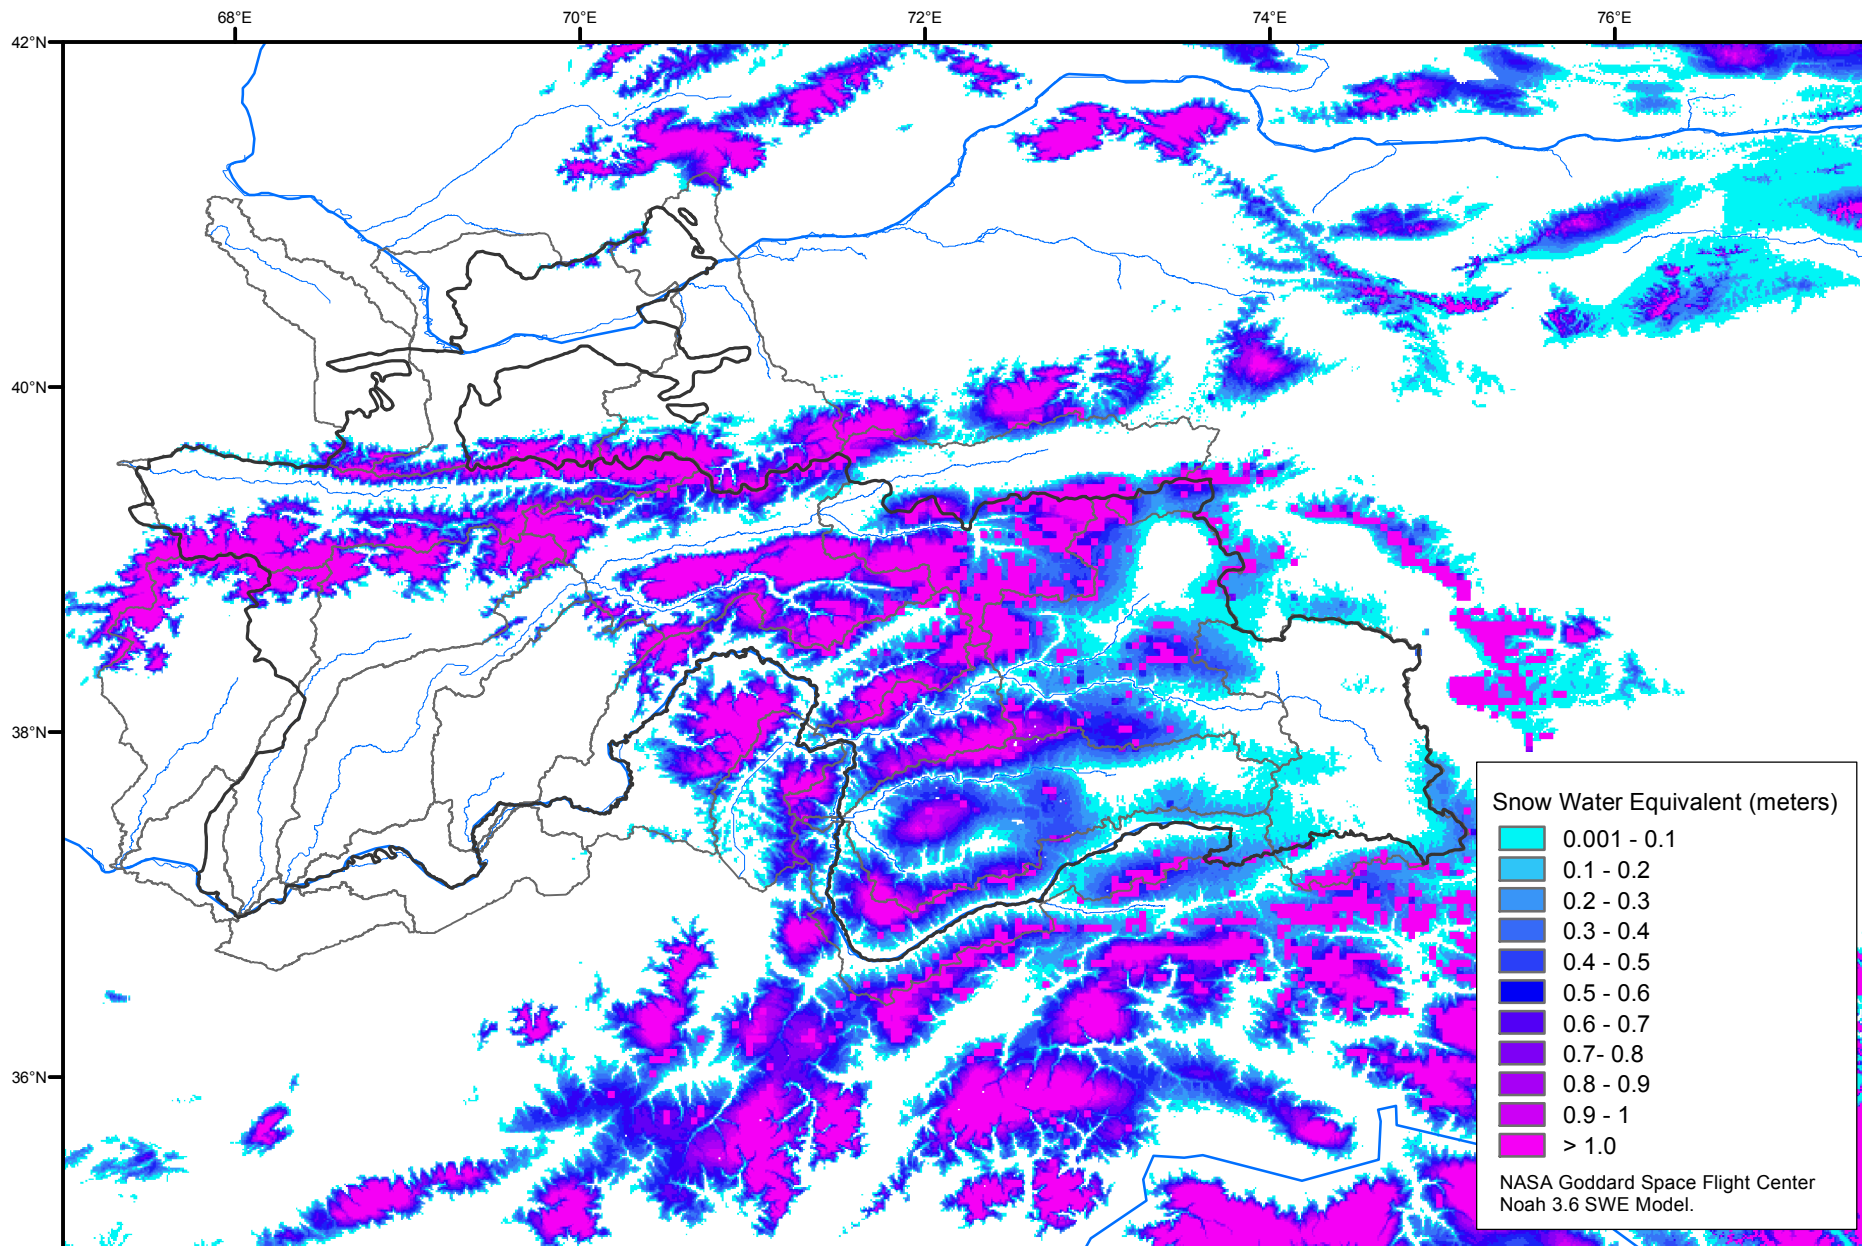

Snow Water Equivalent by Basin

May 08, 2019

Map created by USGS/EROS