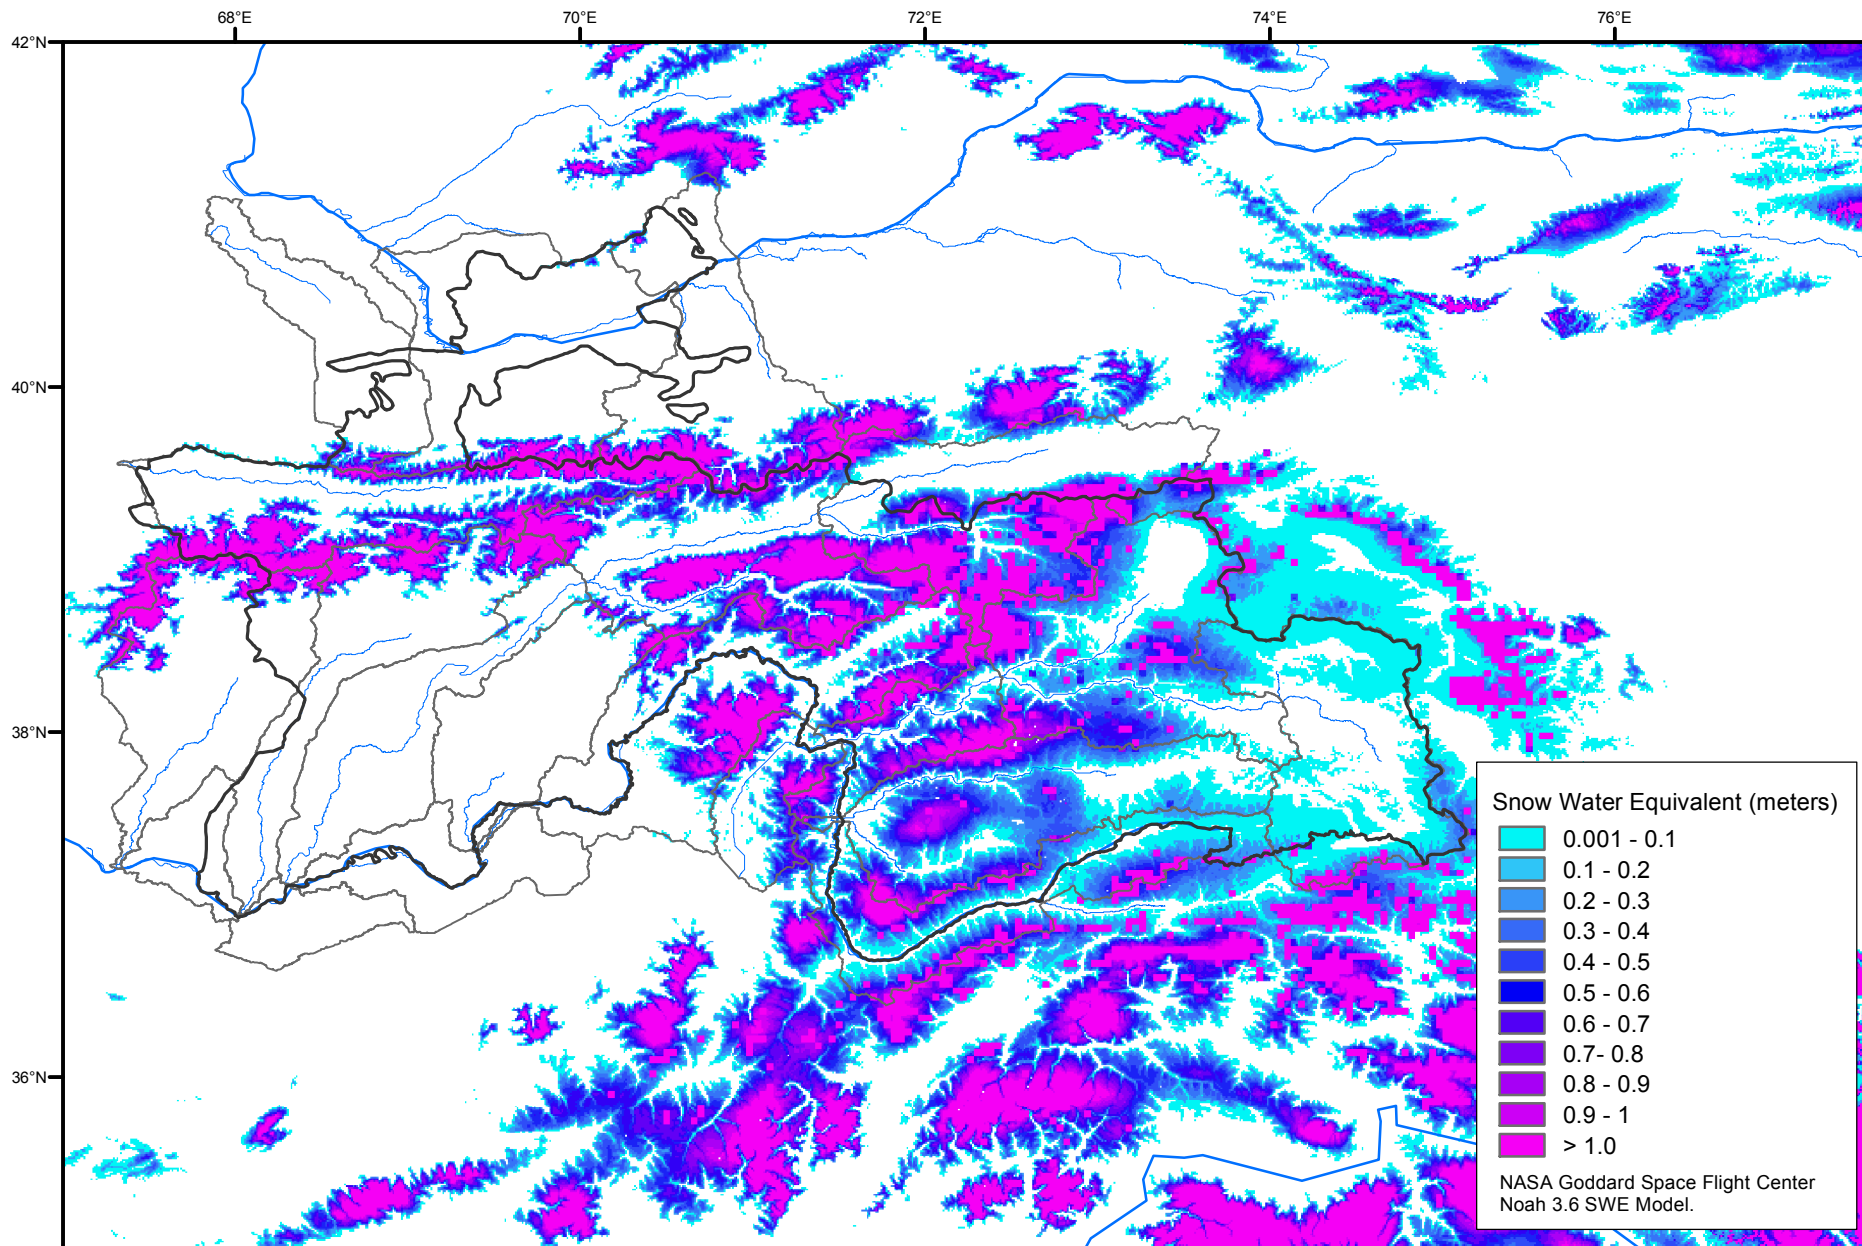

# Snow Water Equivalent by Basin

May 18, 2019

Map created by USGS/EROS