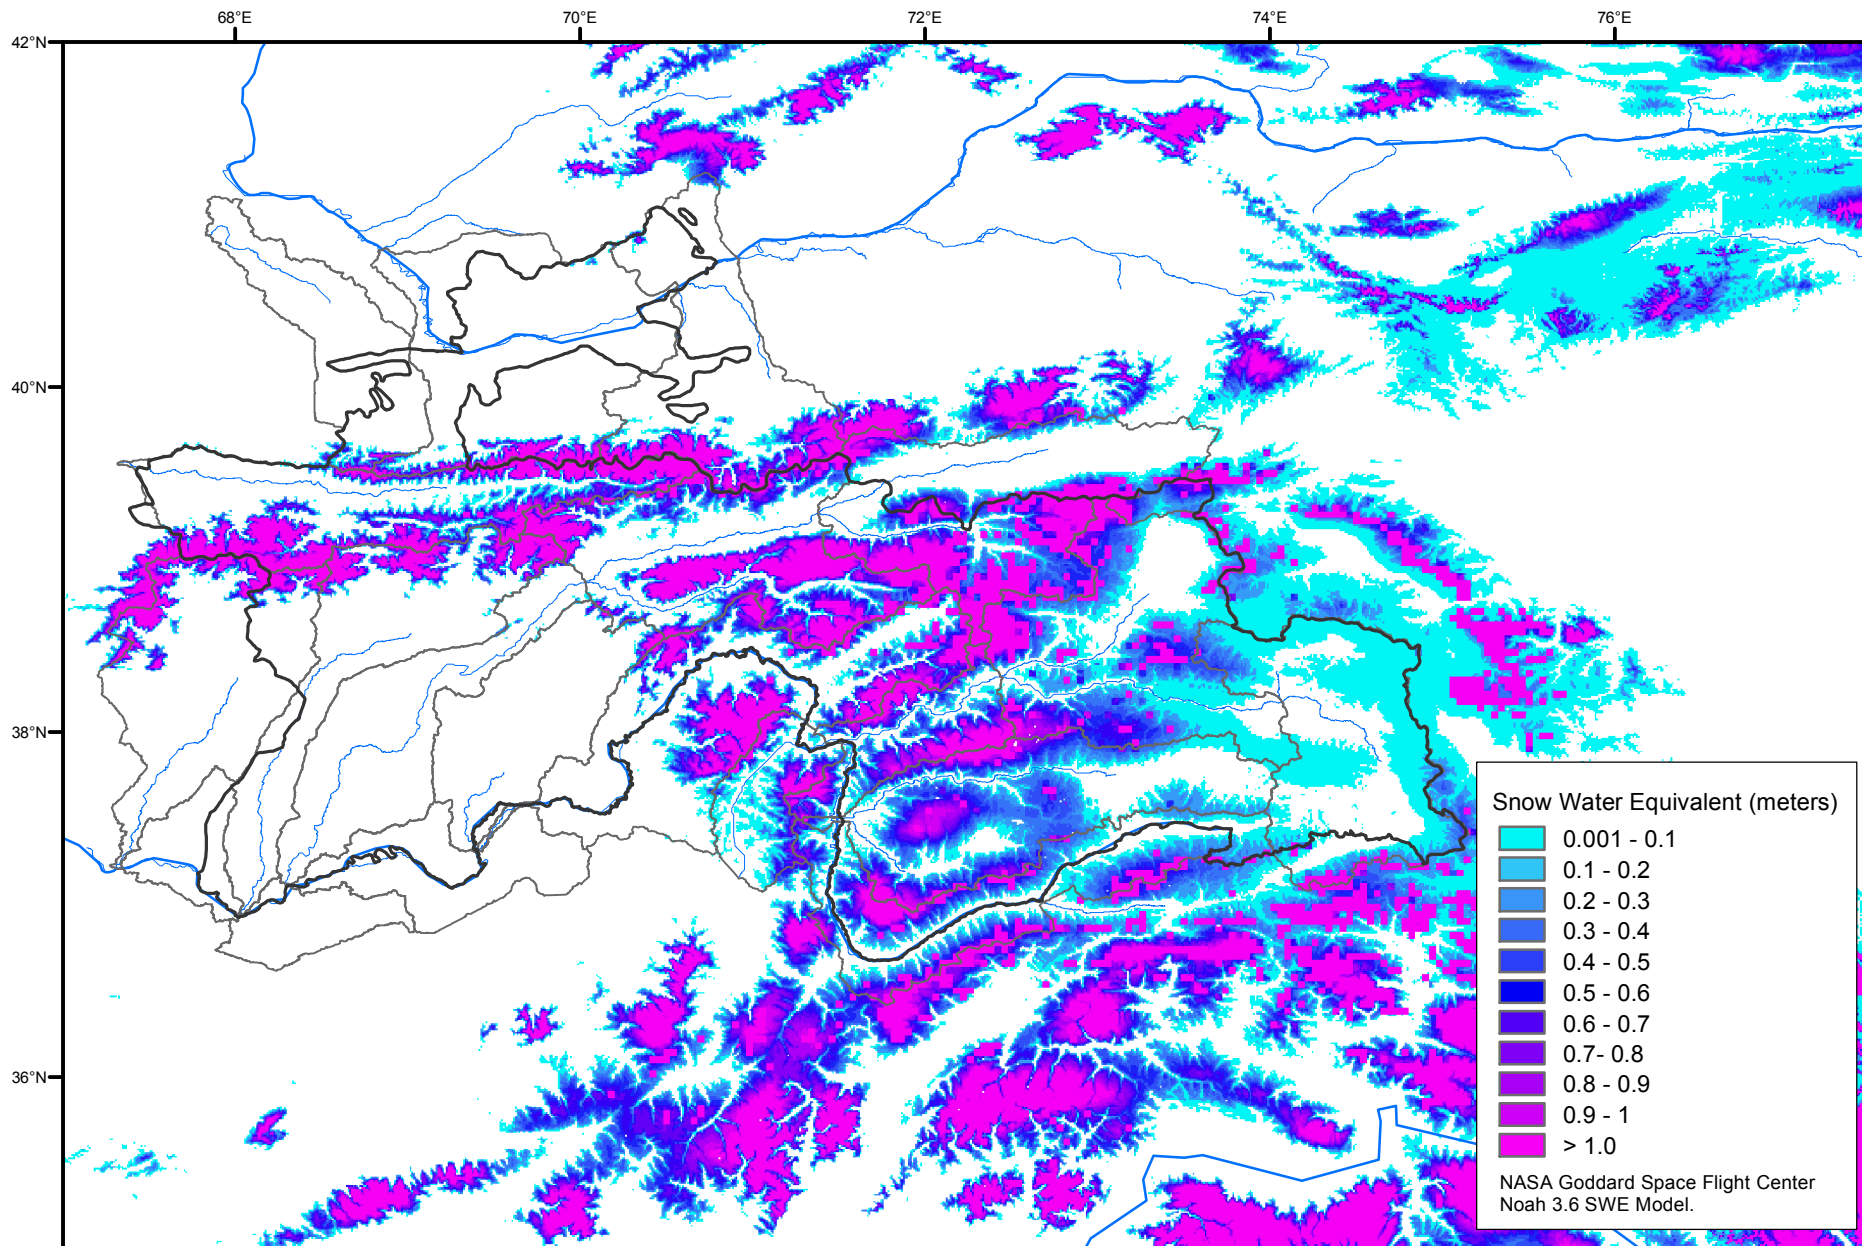

Snow Water Equivalent by Basin

May 27, 2019

Map created by USGS/EROS