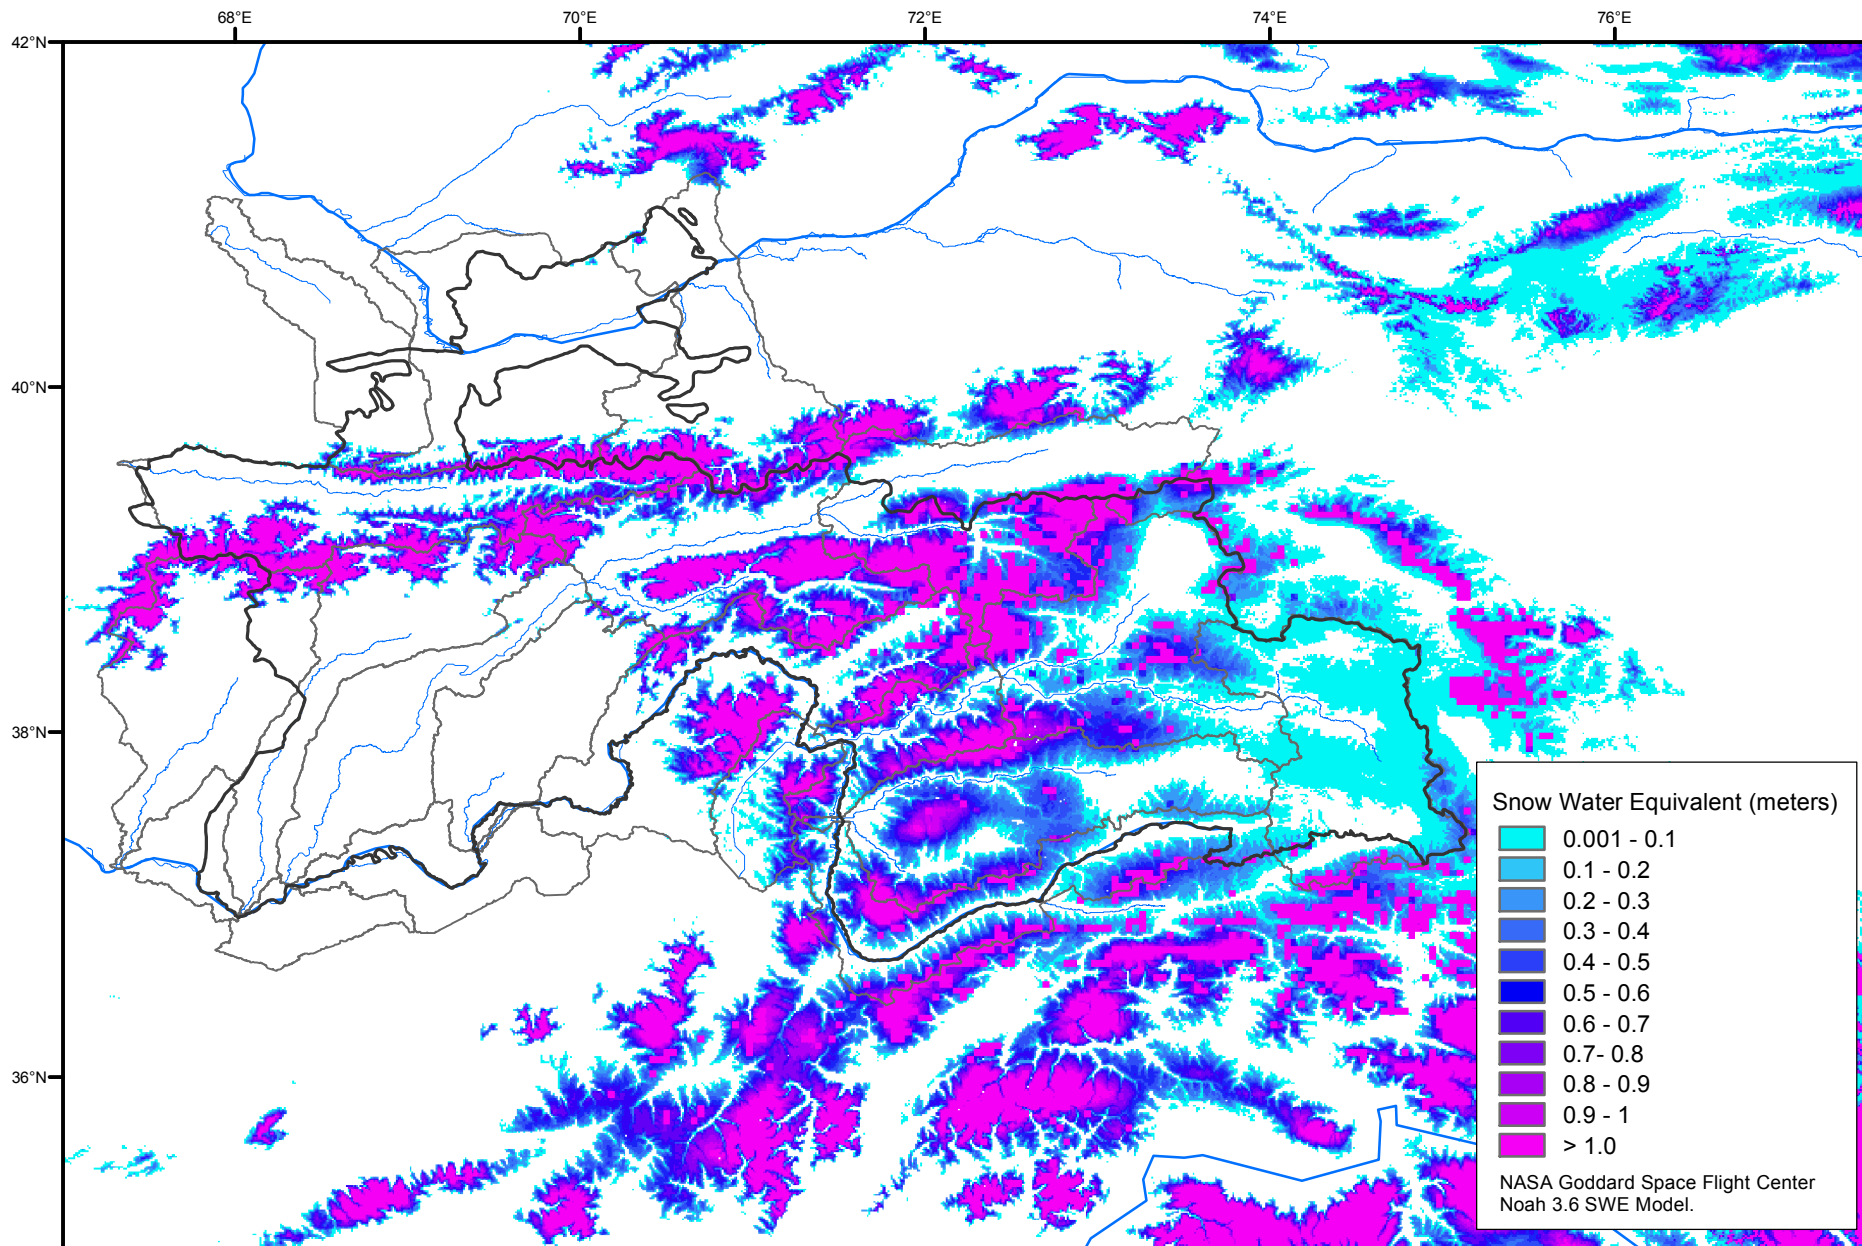

Snow Water Equivalent by Basin

May 28, 2019

Map created by USGS/EROS