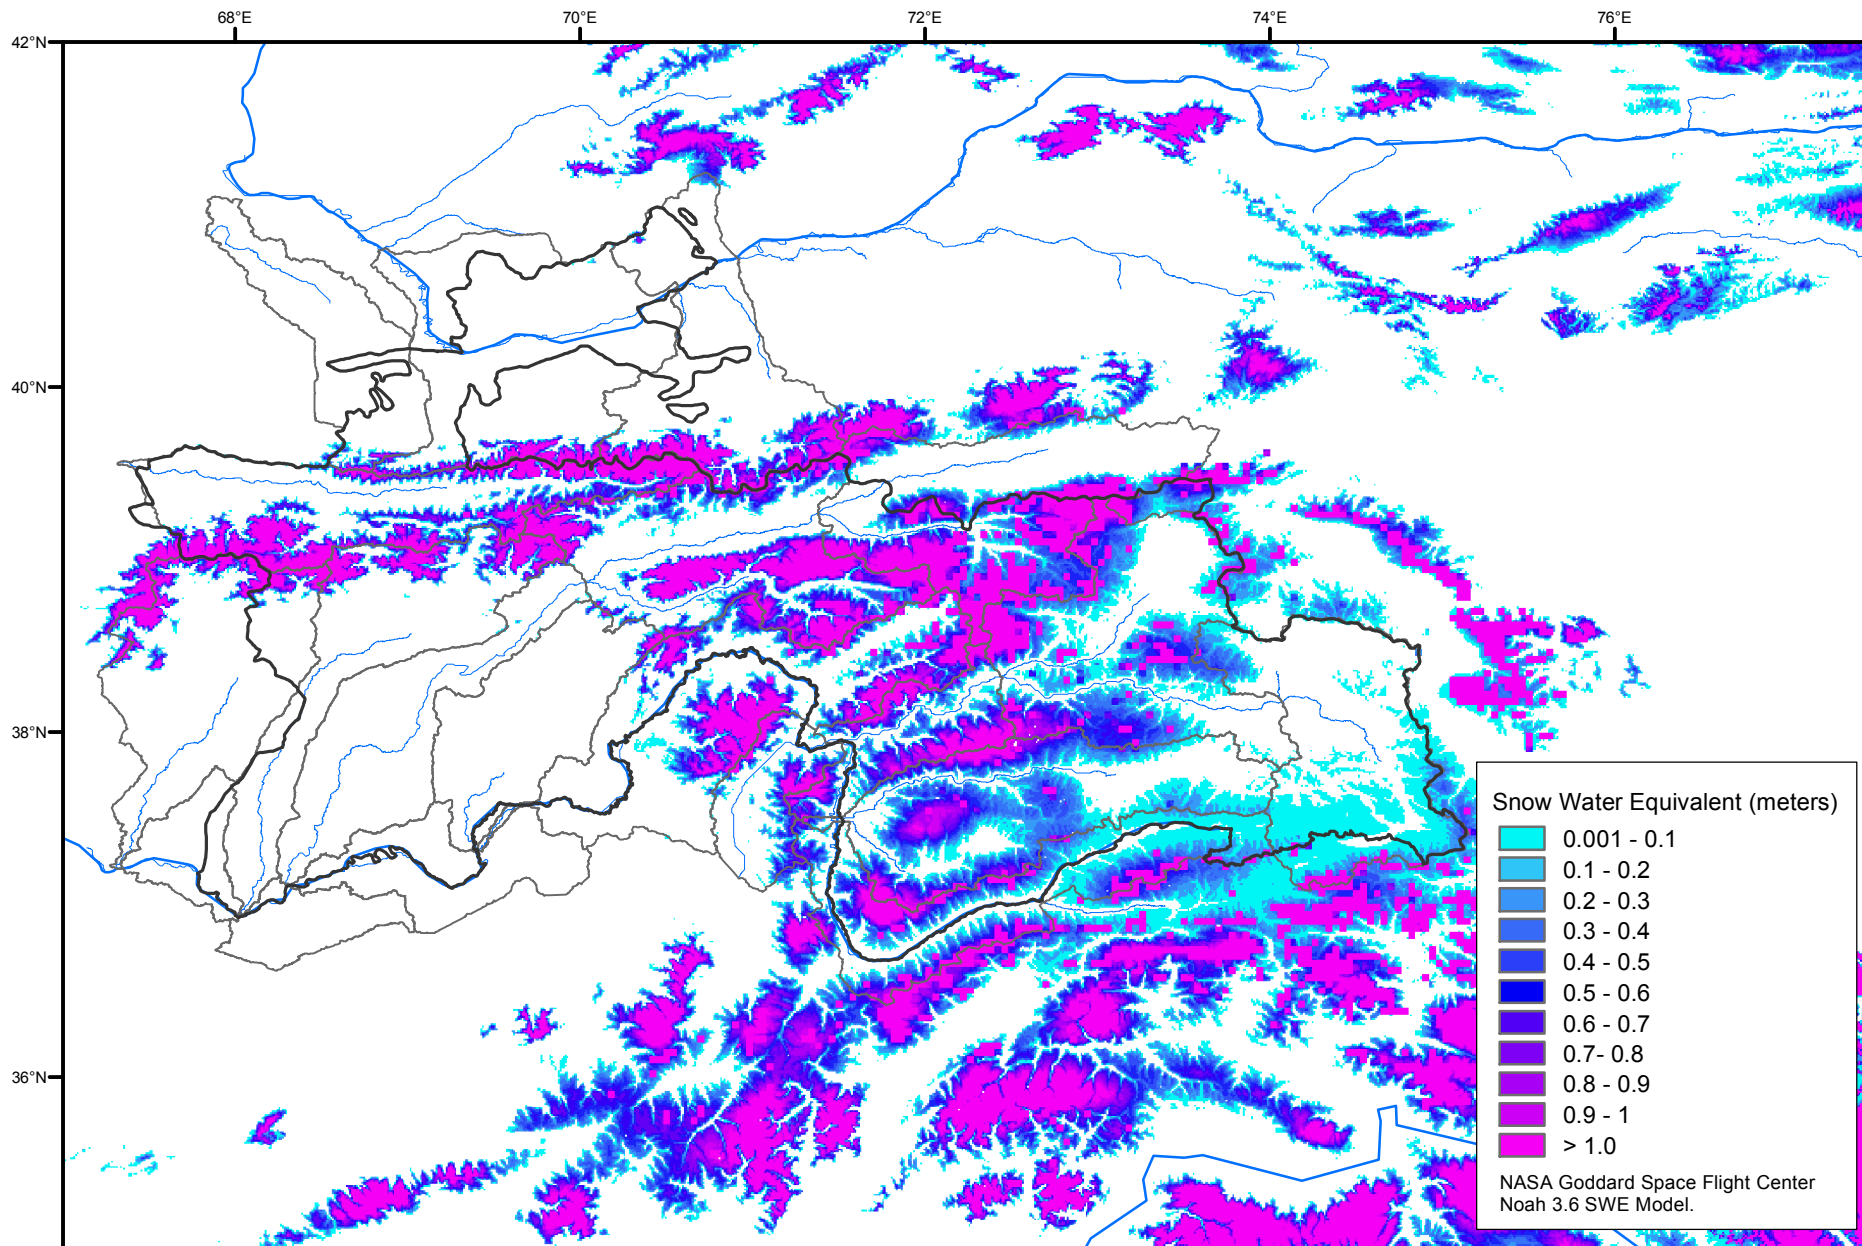

Snow Water Equivalent by Basin

June 03, 2019

Map created by USGS/EROS