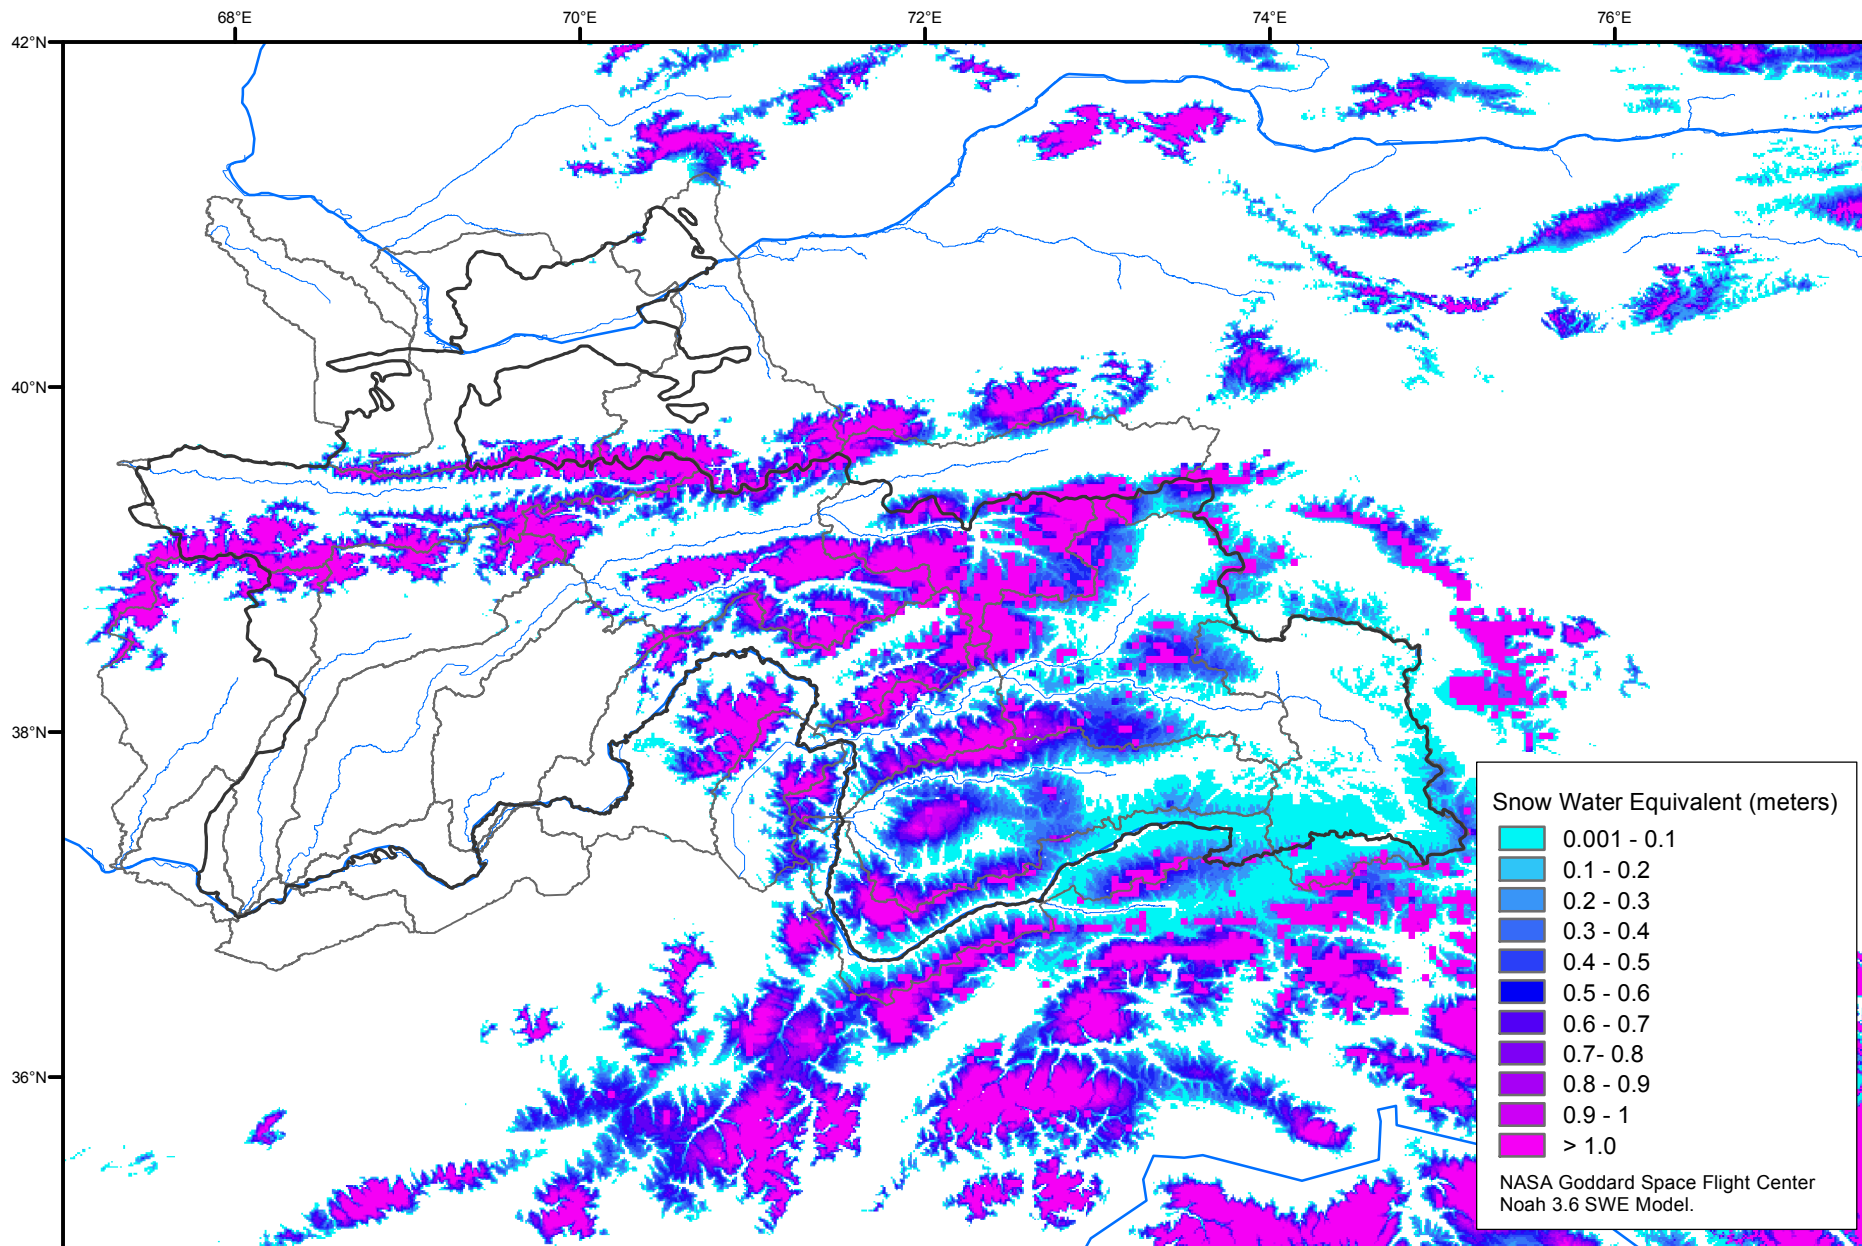

# Snow Water Equivalent by Basin

June 04, 2019

Map created by USGS/EROS