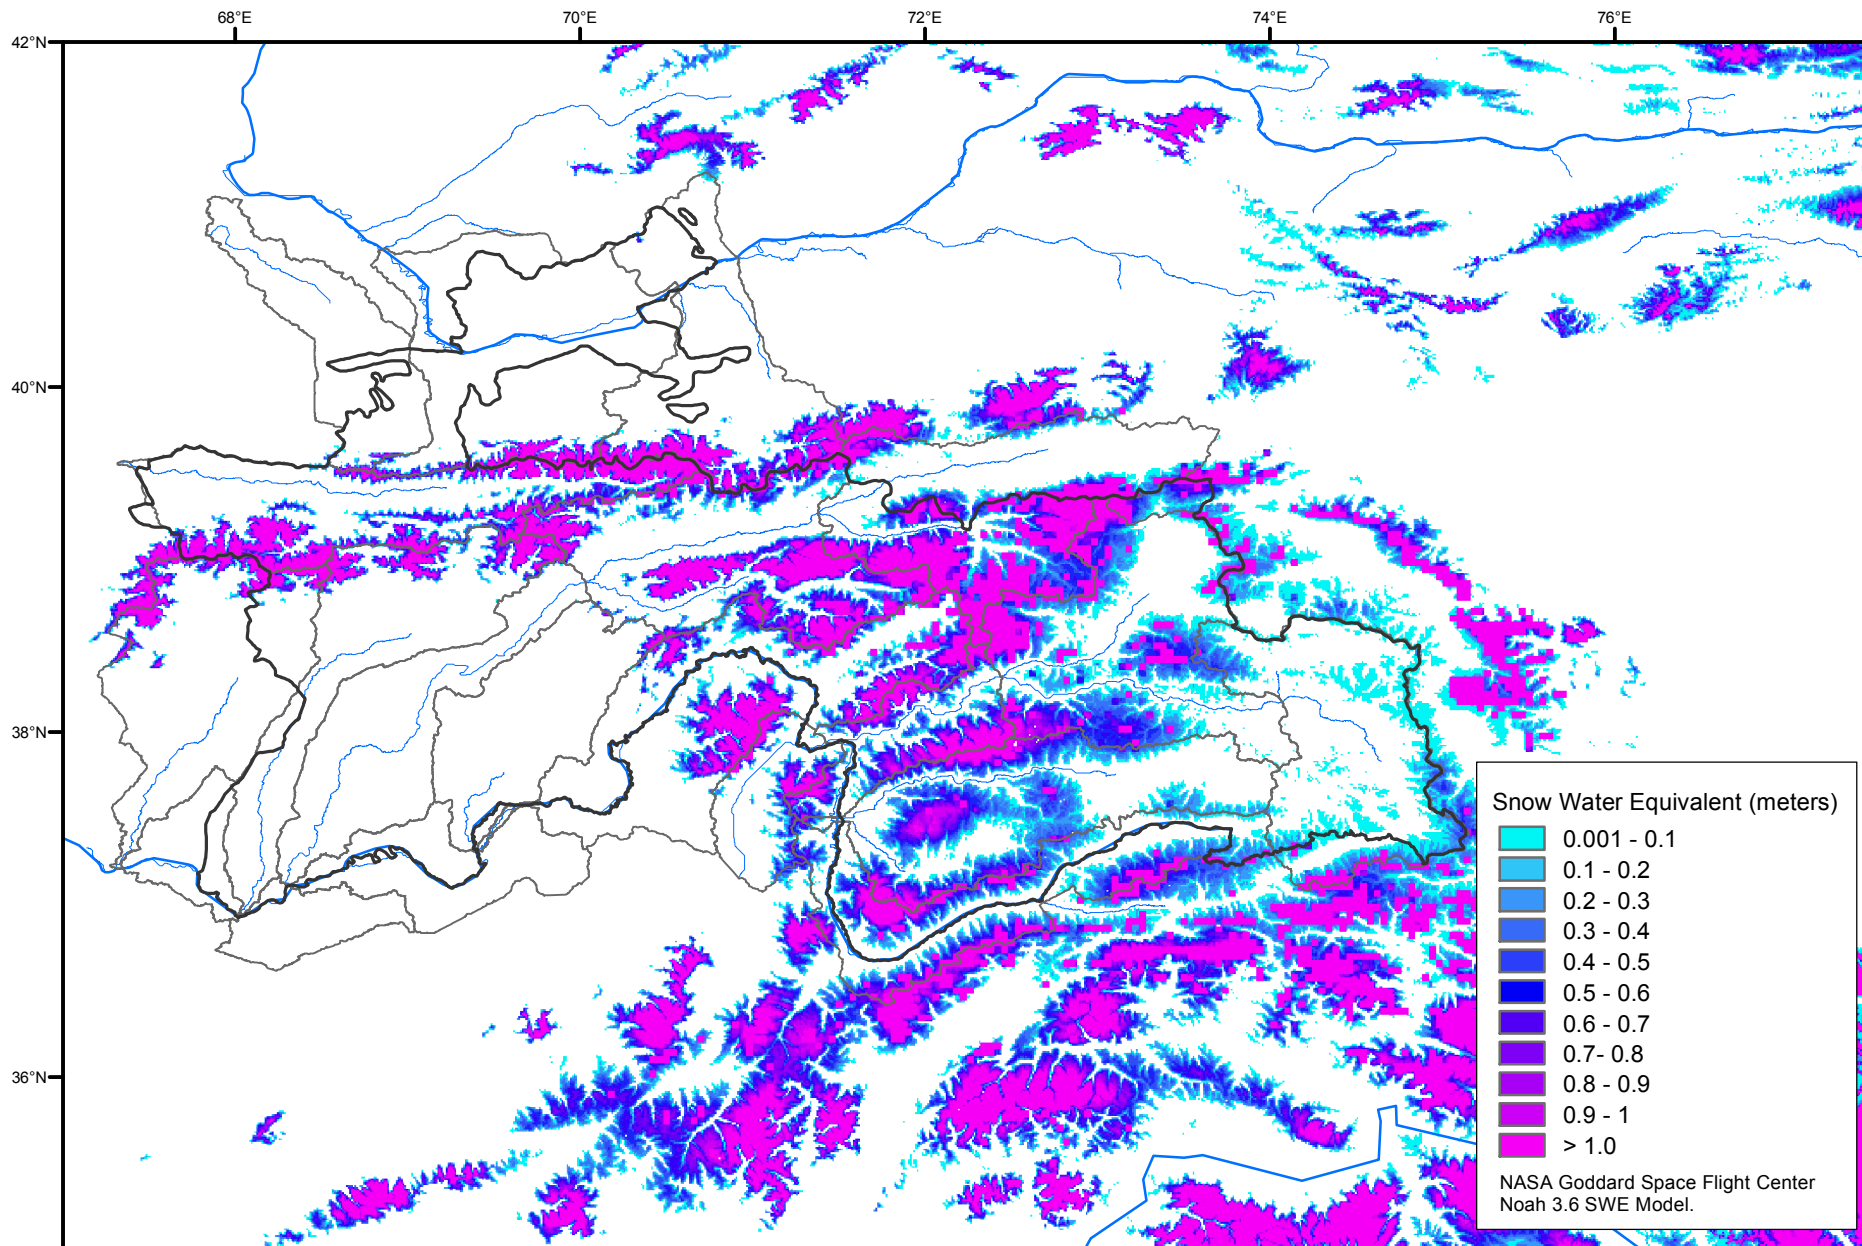

# Snow Water Equivalent by Basin

June 20, 2019

Map created by USGS/EROS