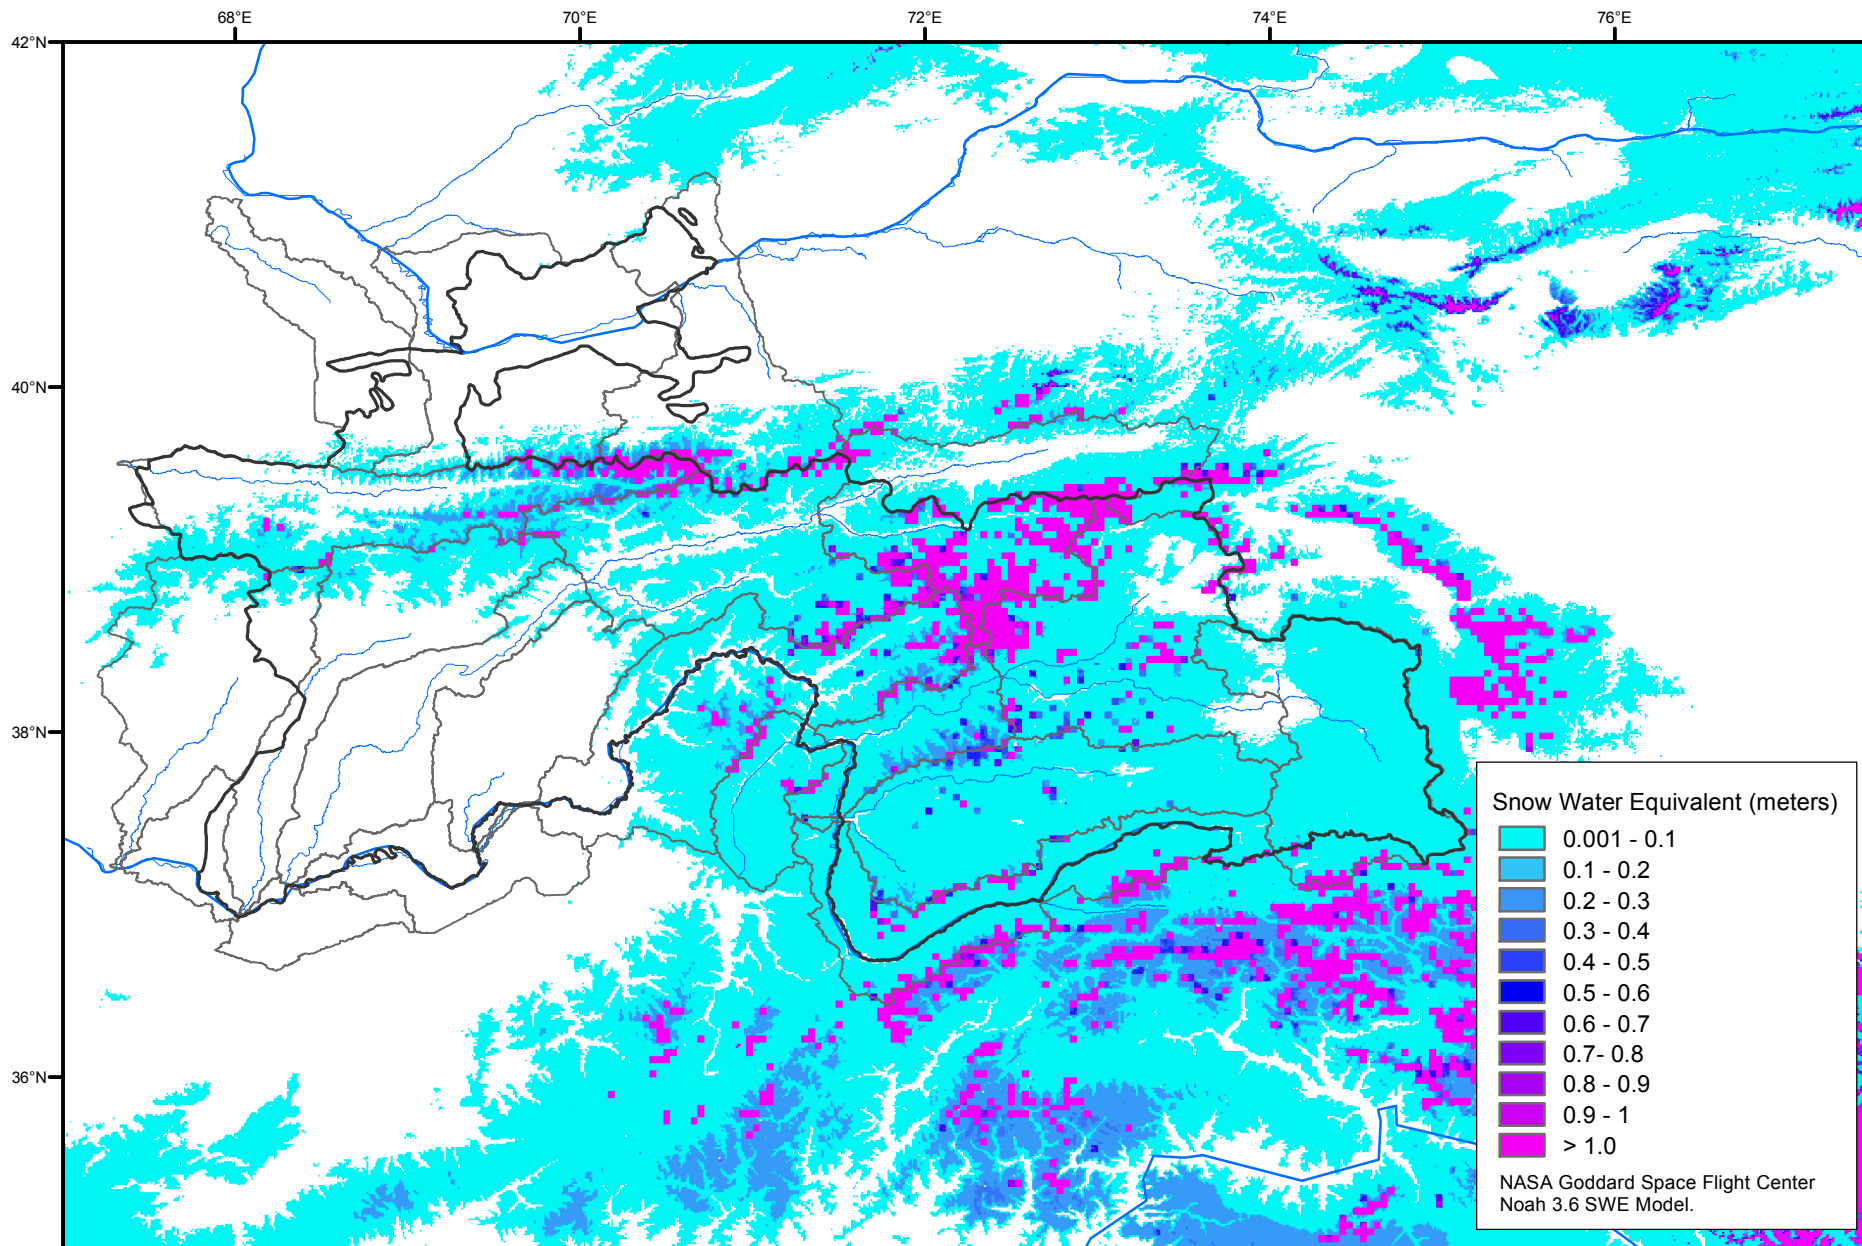

Snow Water Equivalent by Basin

November 17, 2019

Map created by USGS/EROS