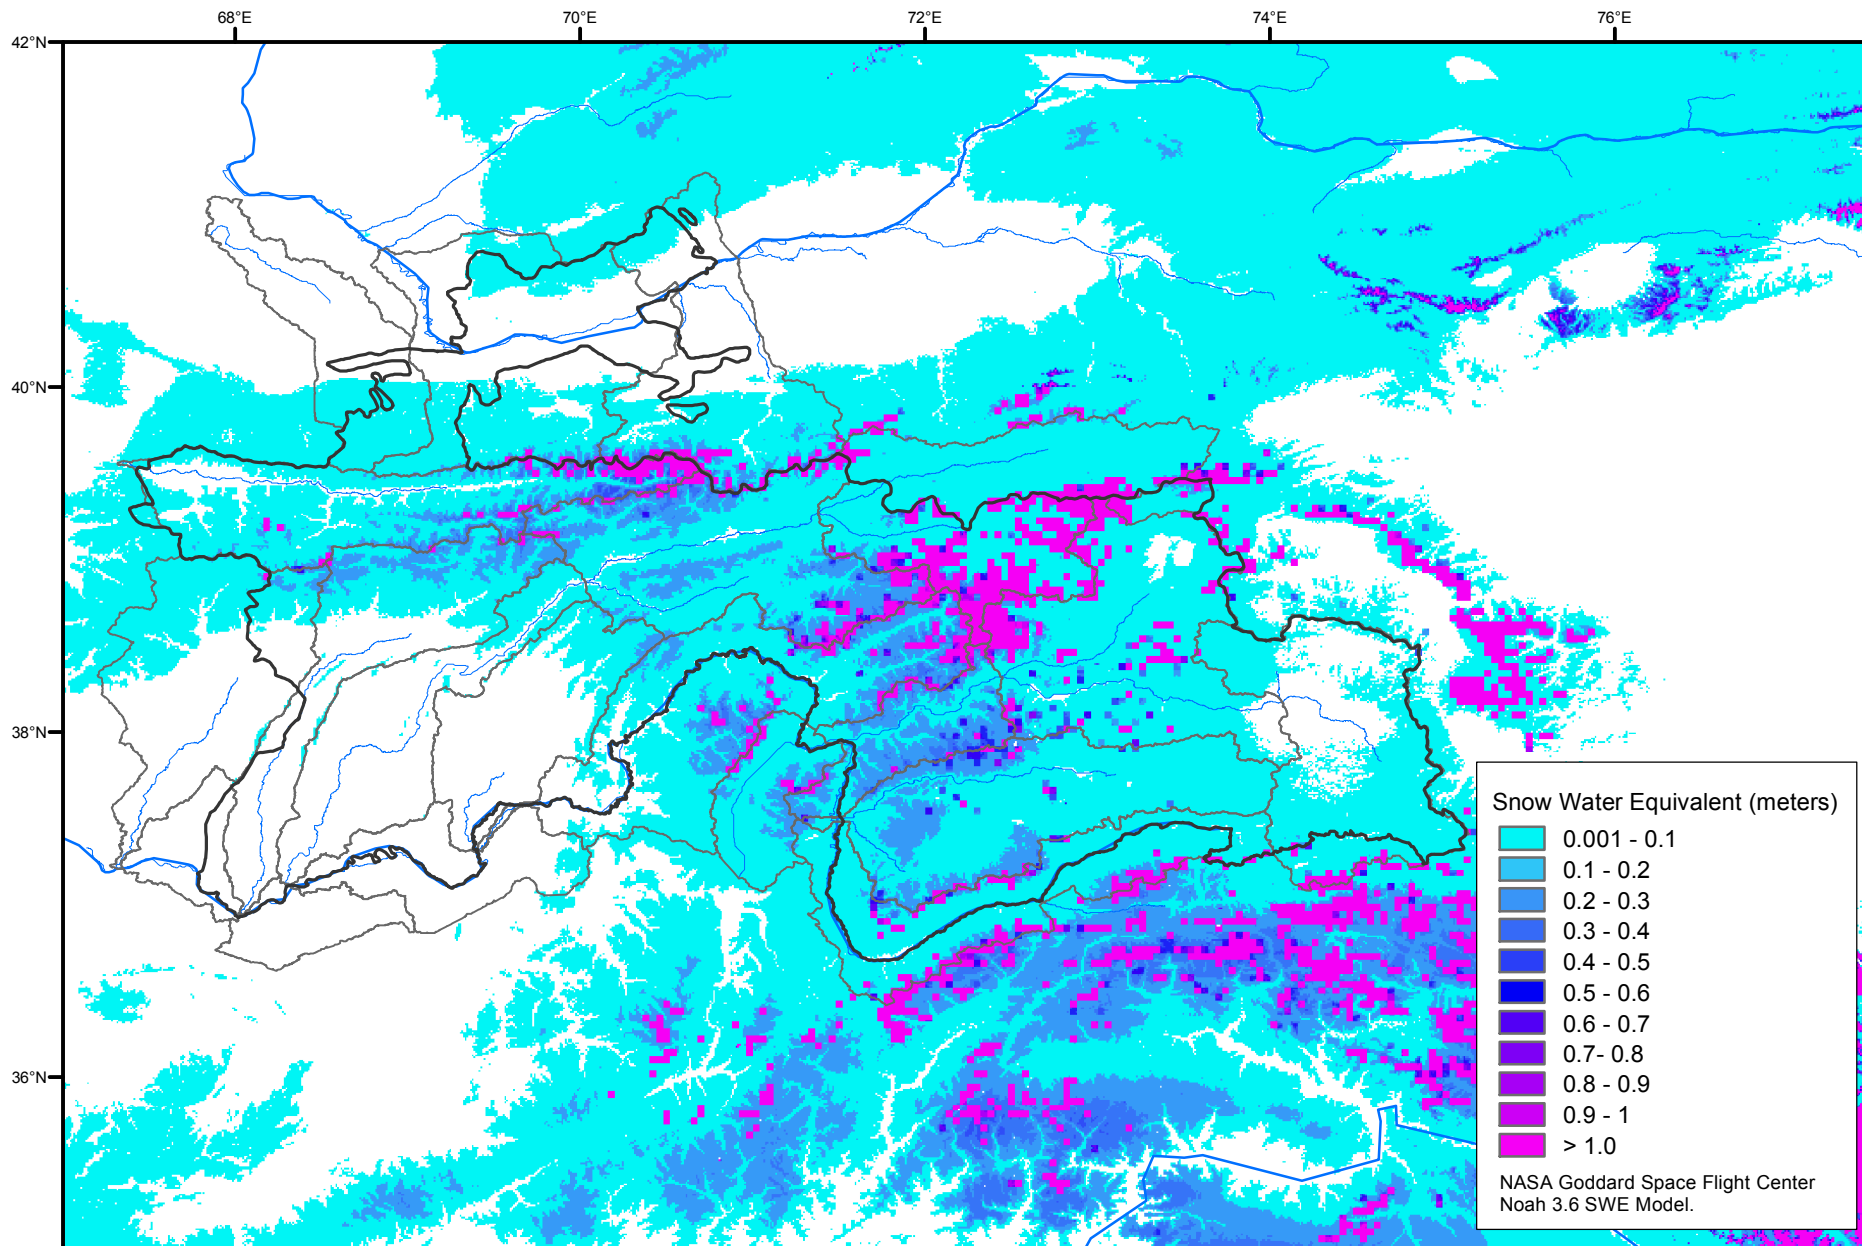

Snow Water Equivalent by Basin

December 03, 2019

Map created by USGS/EROS