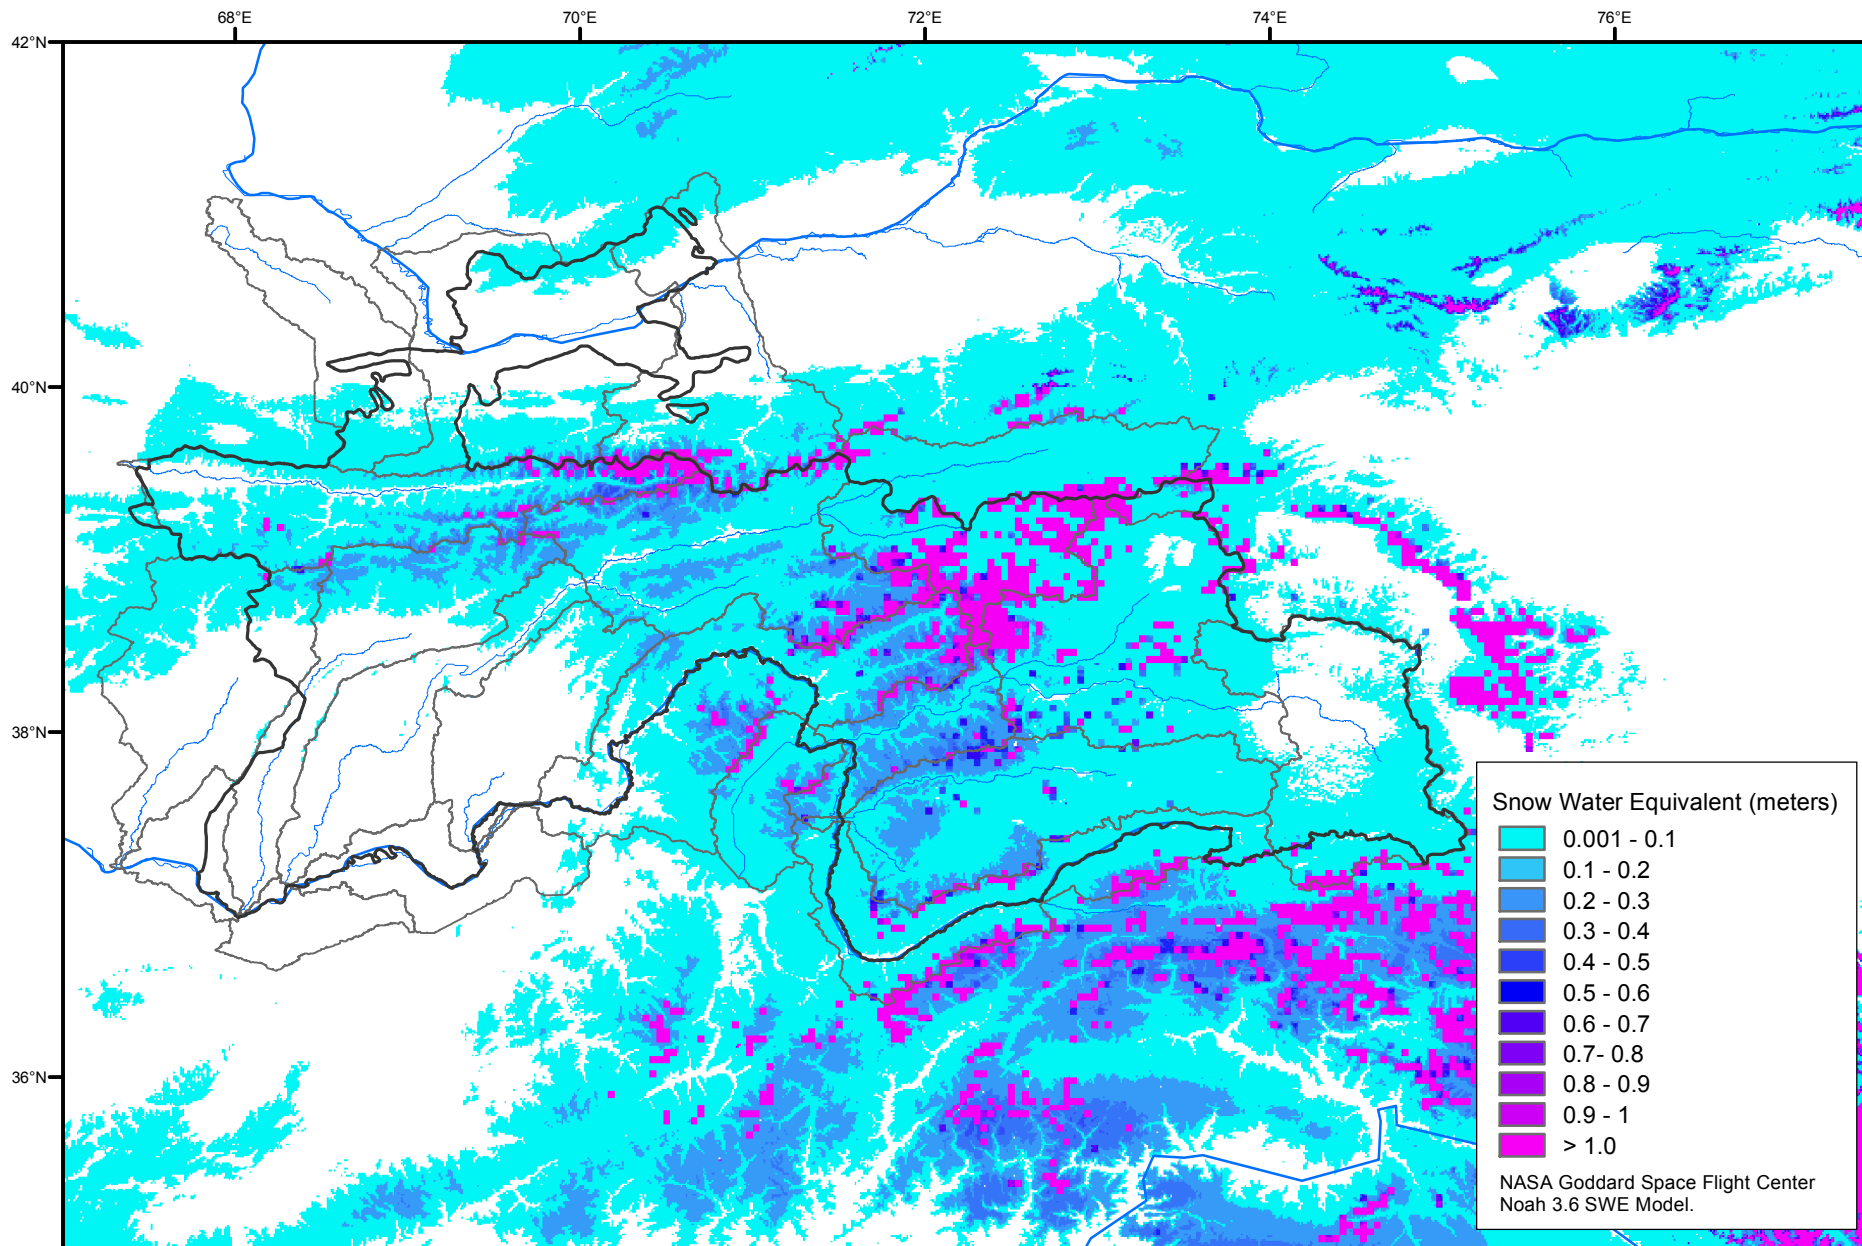

Snow Water Equivalent by Basin

December 05, 2019

Map created by USGS/EROS