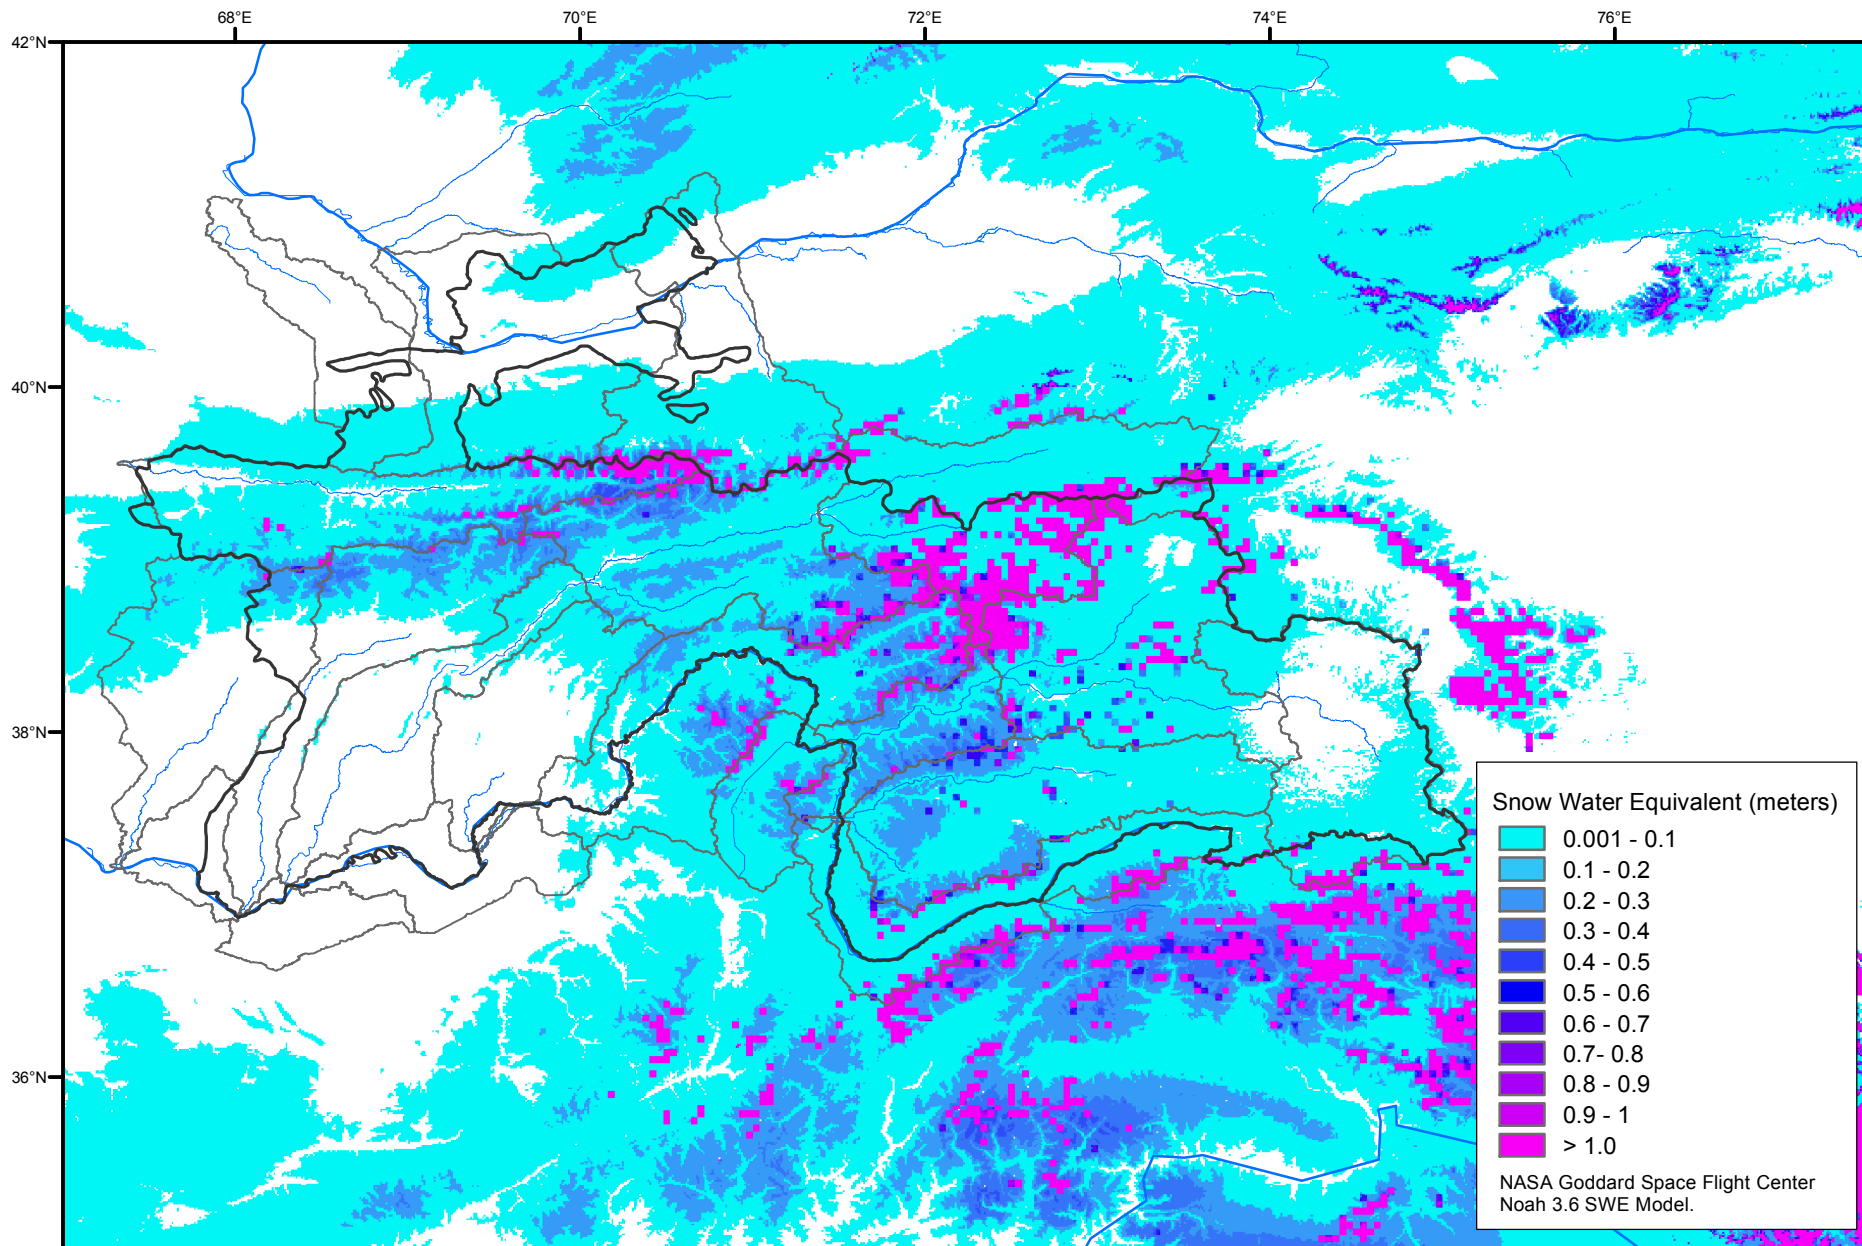

Snow Water Equivalent by Basin

December 14, 2019

Map created by USGS/EROS