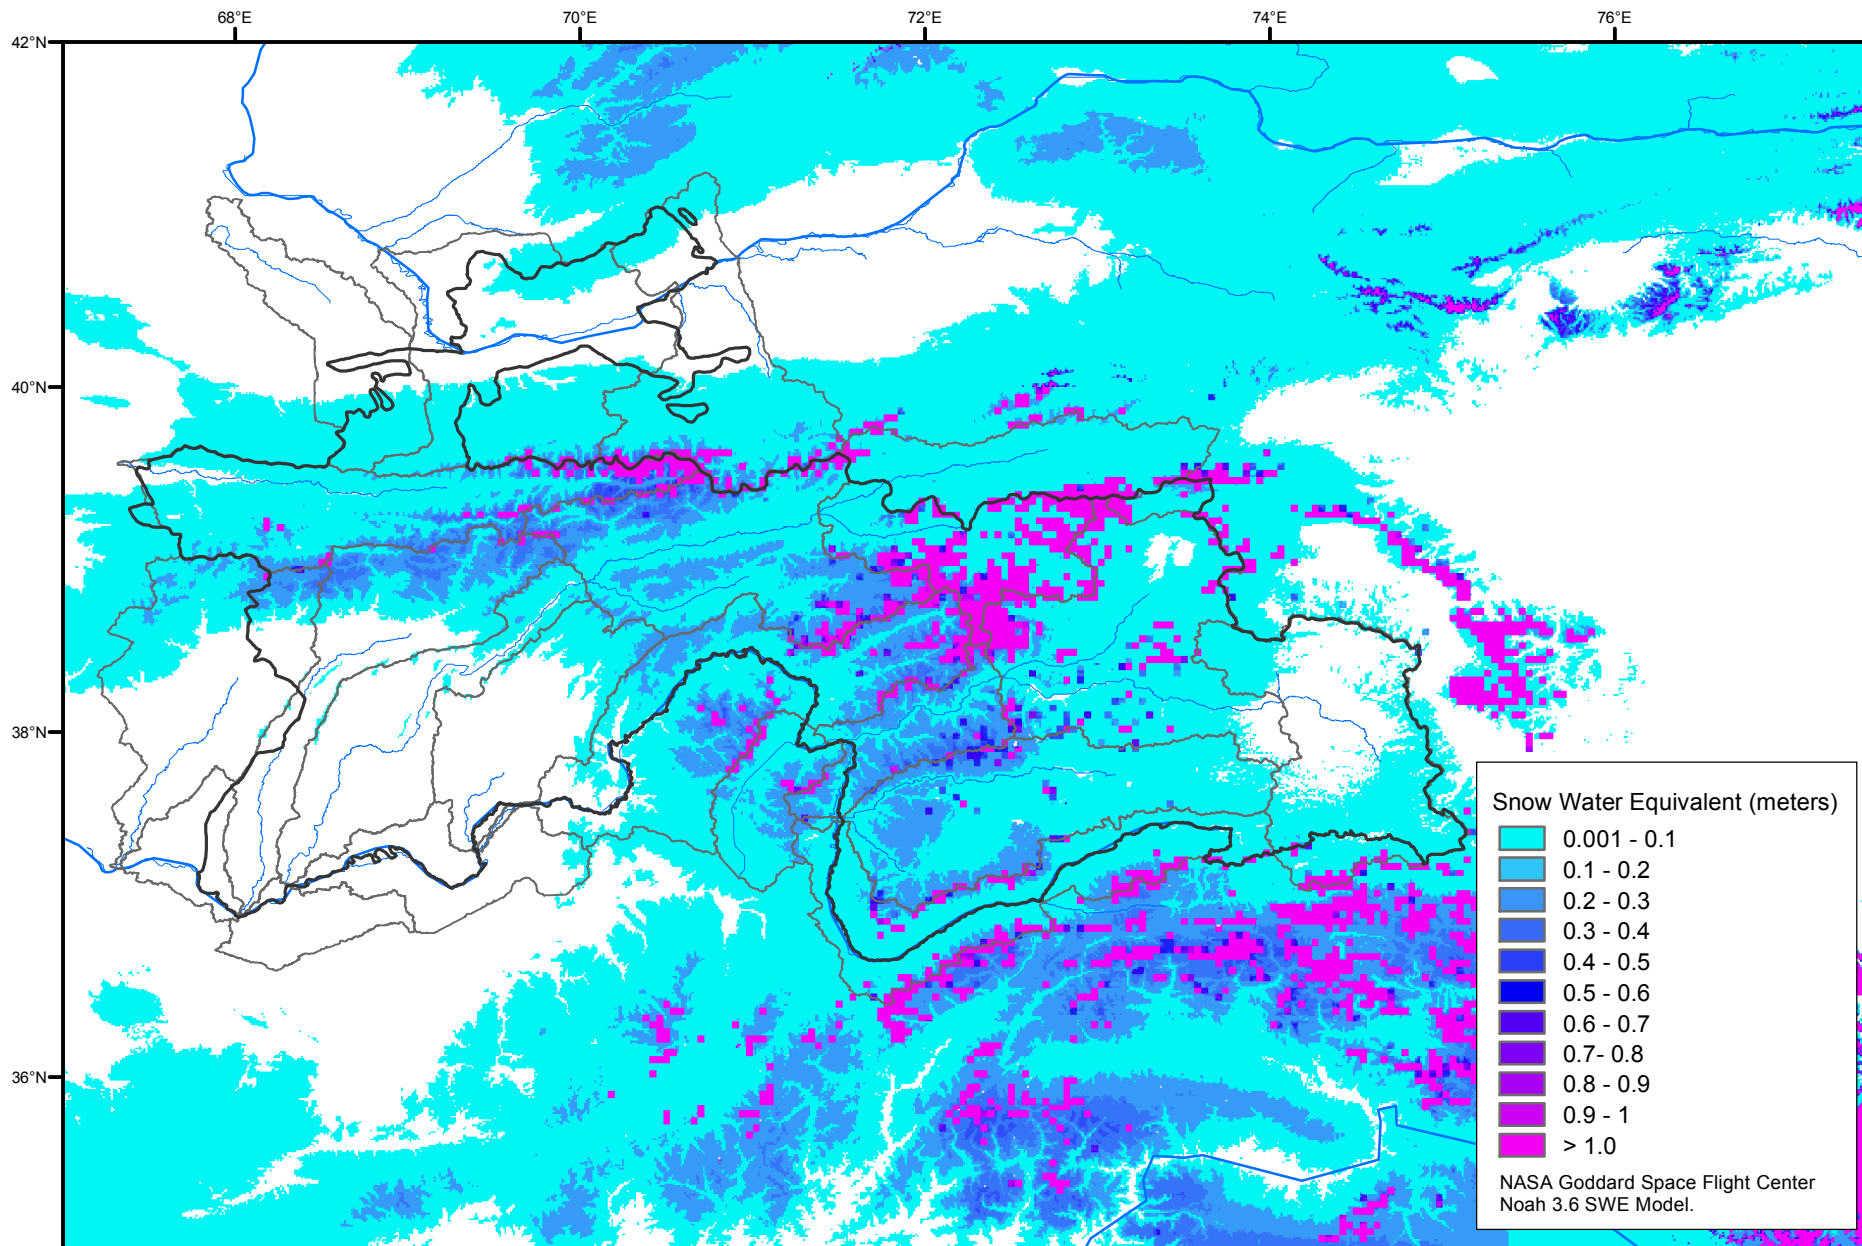

Snow Water Equivalent by Basin

December 19, 2019

Map created by USGS/EROS