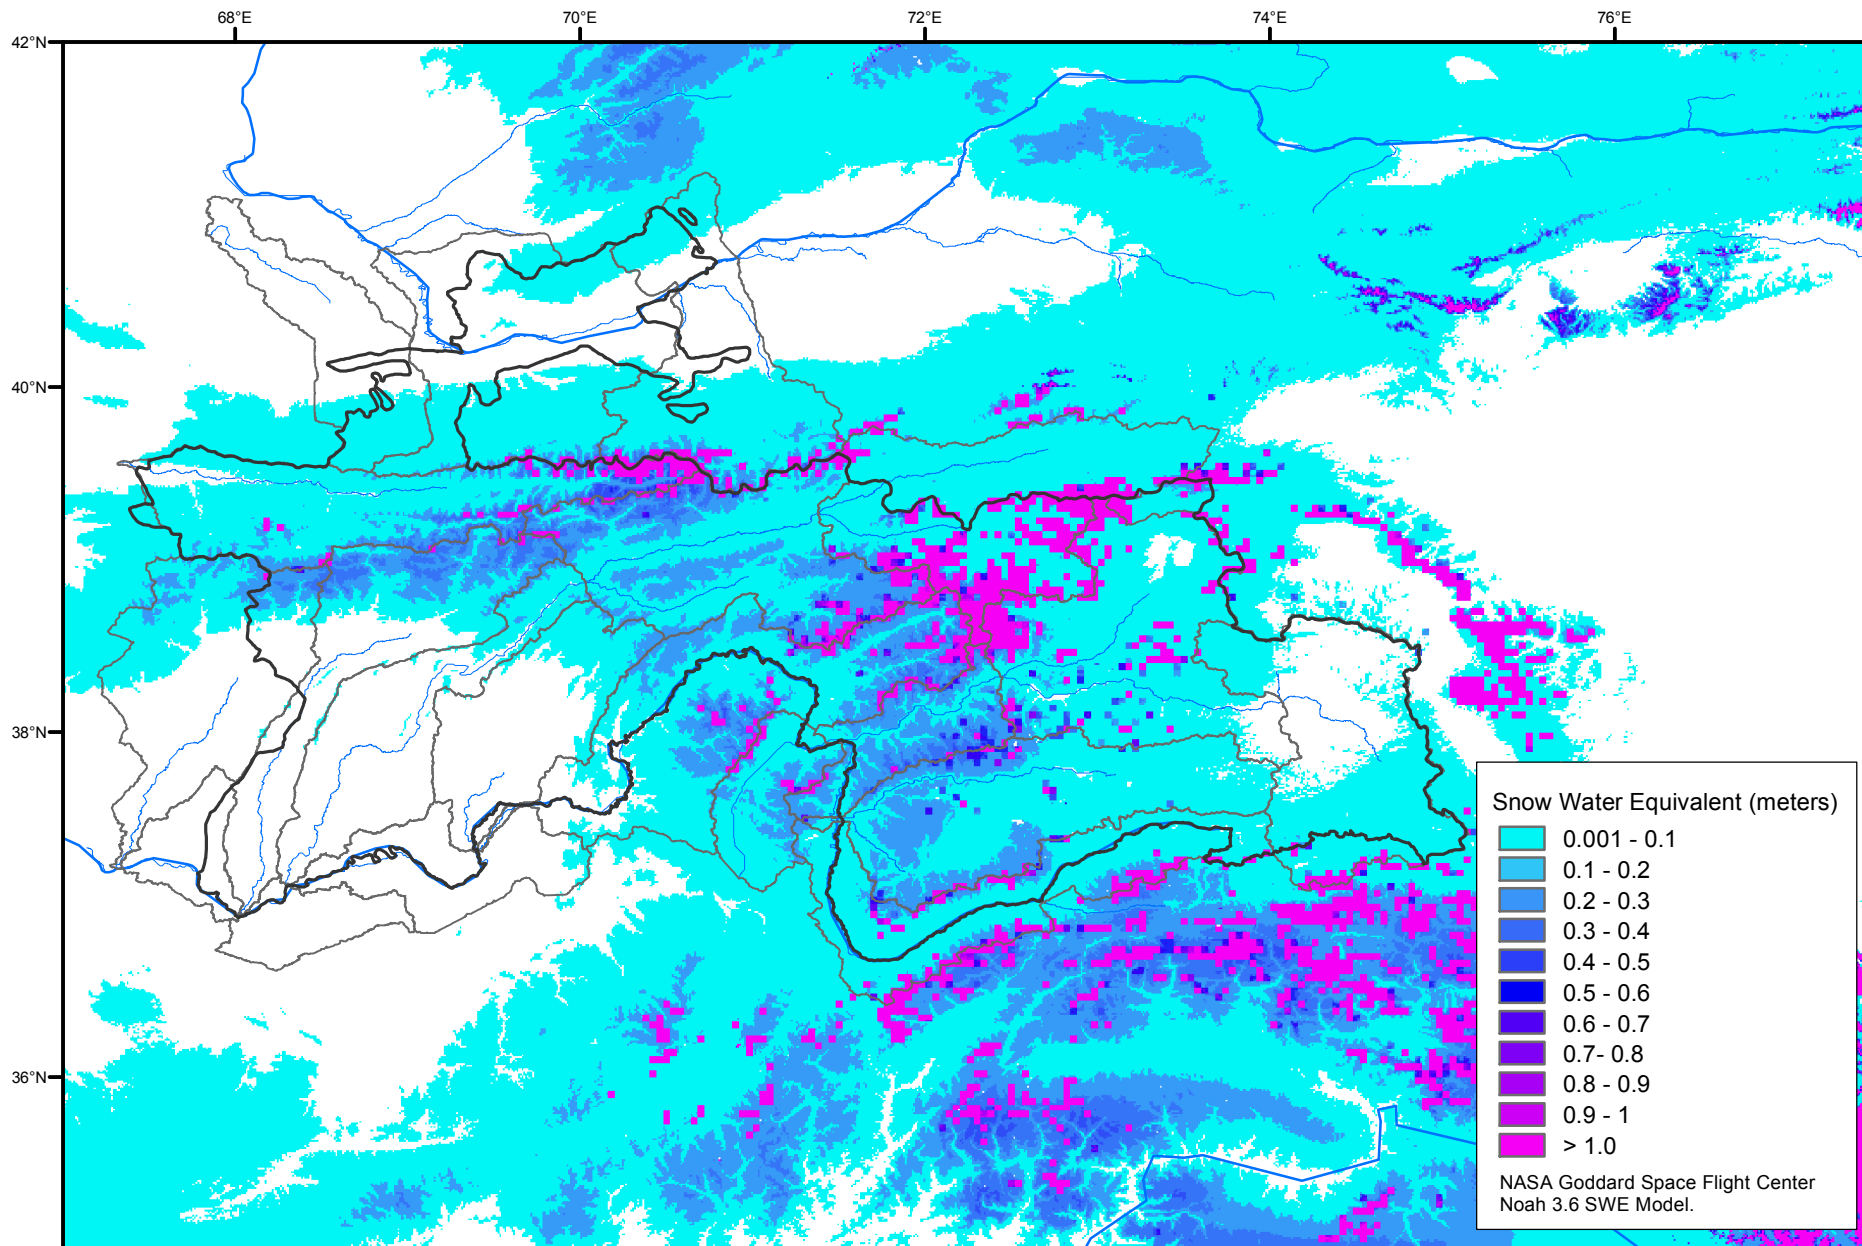

Snow Water Equivalent by Basin

December 21, 2019

Map created by USGS/EROS