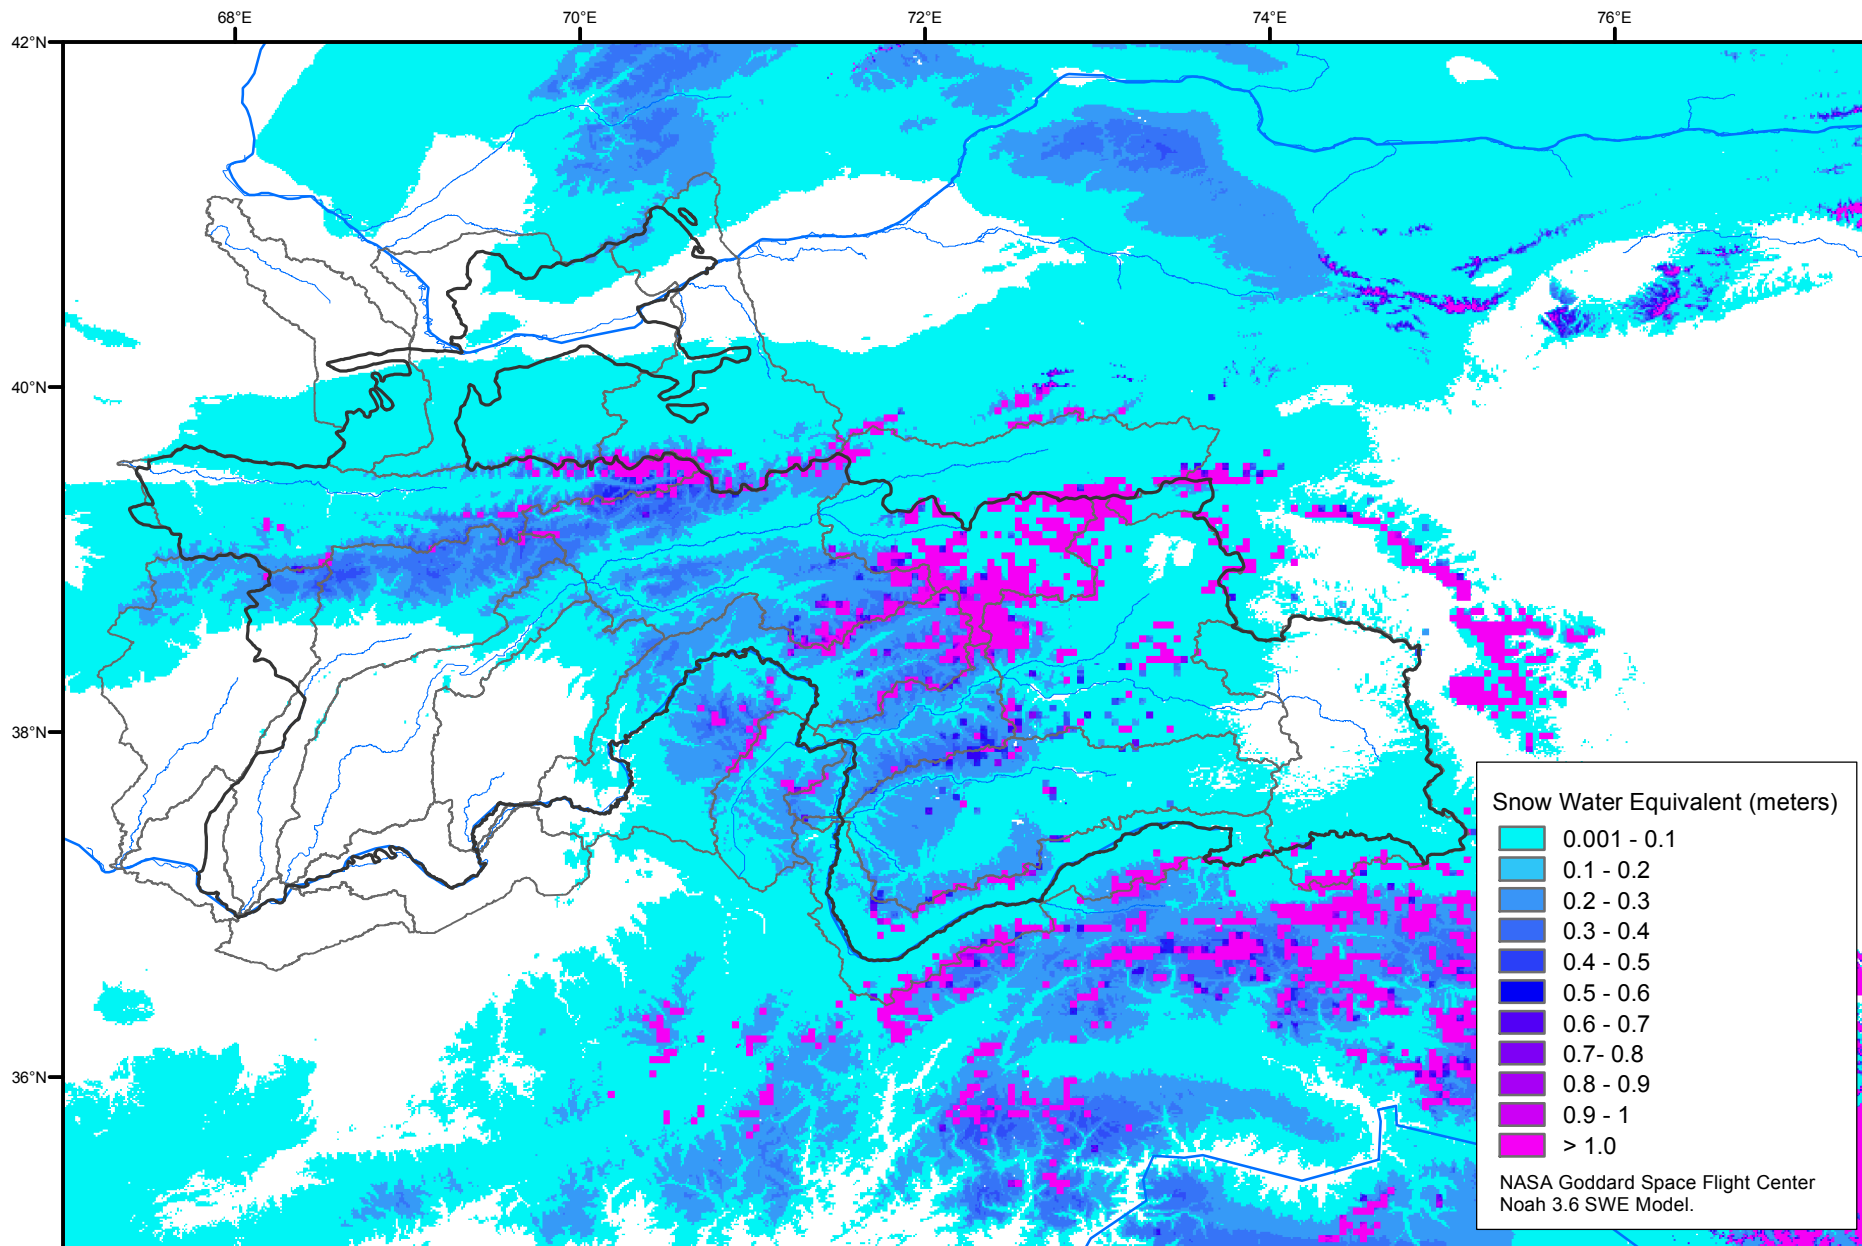

Snow Water Equivalent by Basin

December 25, 2019

Map created by USGS/EROS