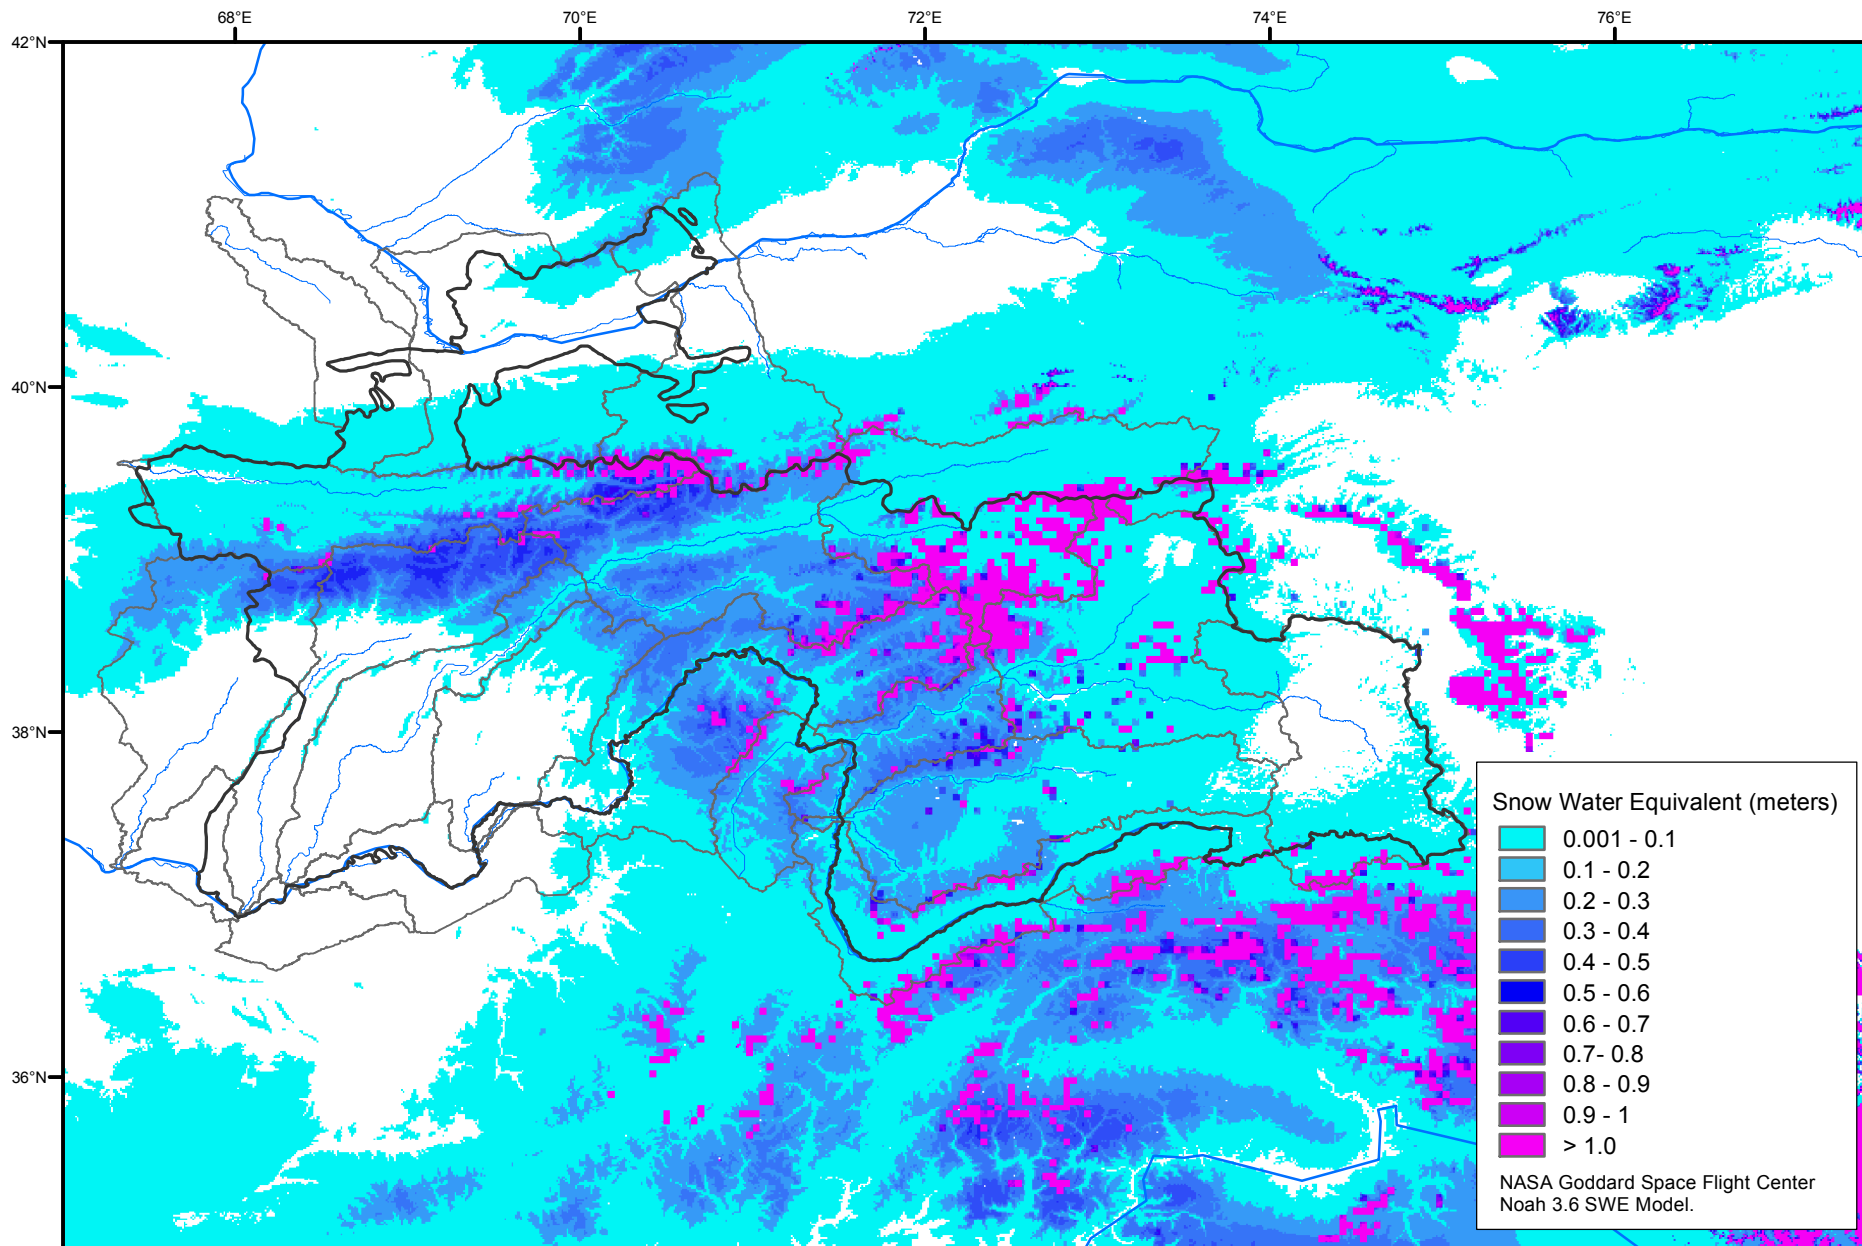

Snow Water Equivalent by Basin

January 06, 2020

Map created by USGS/EROS