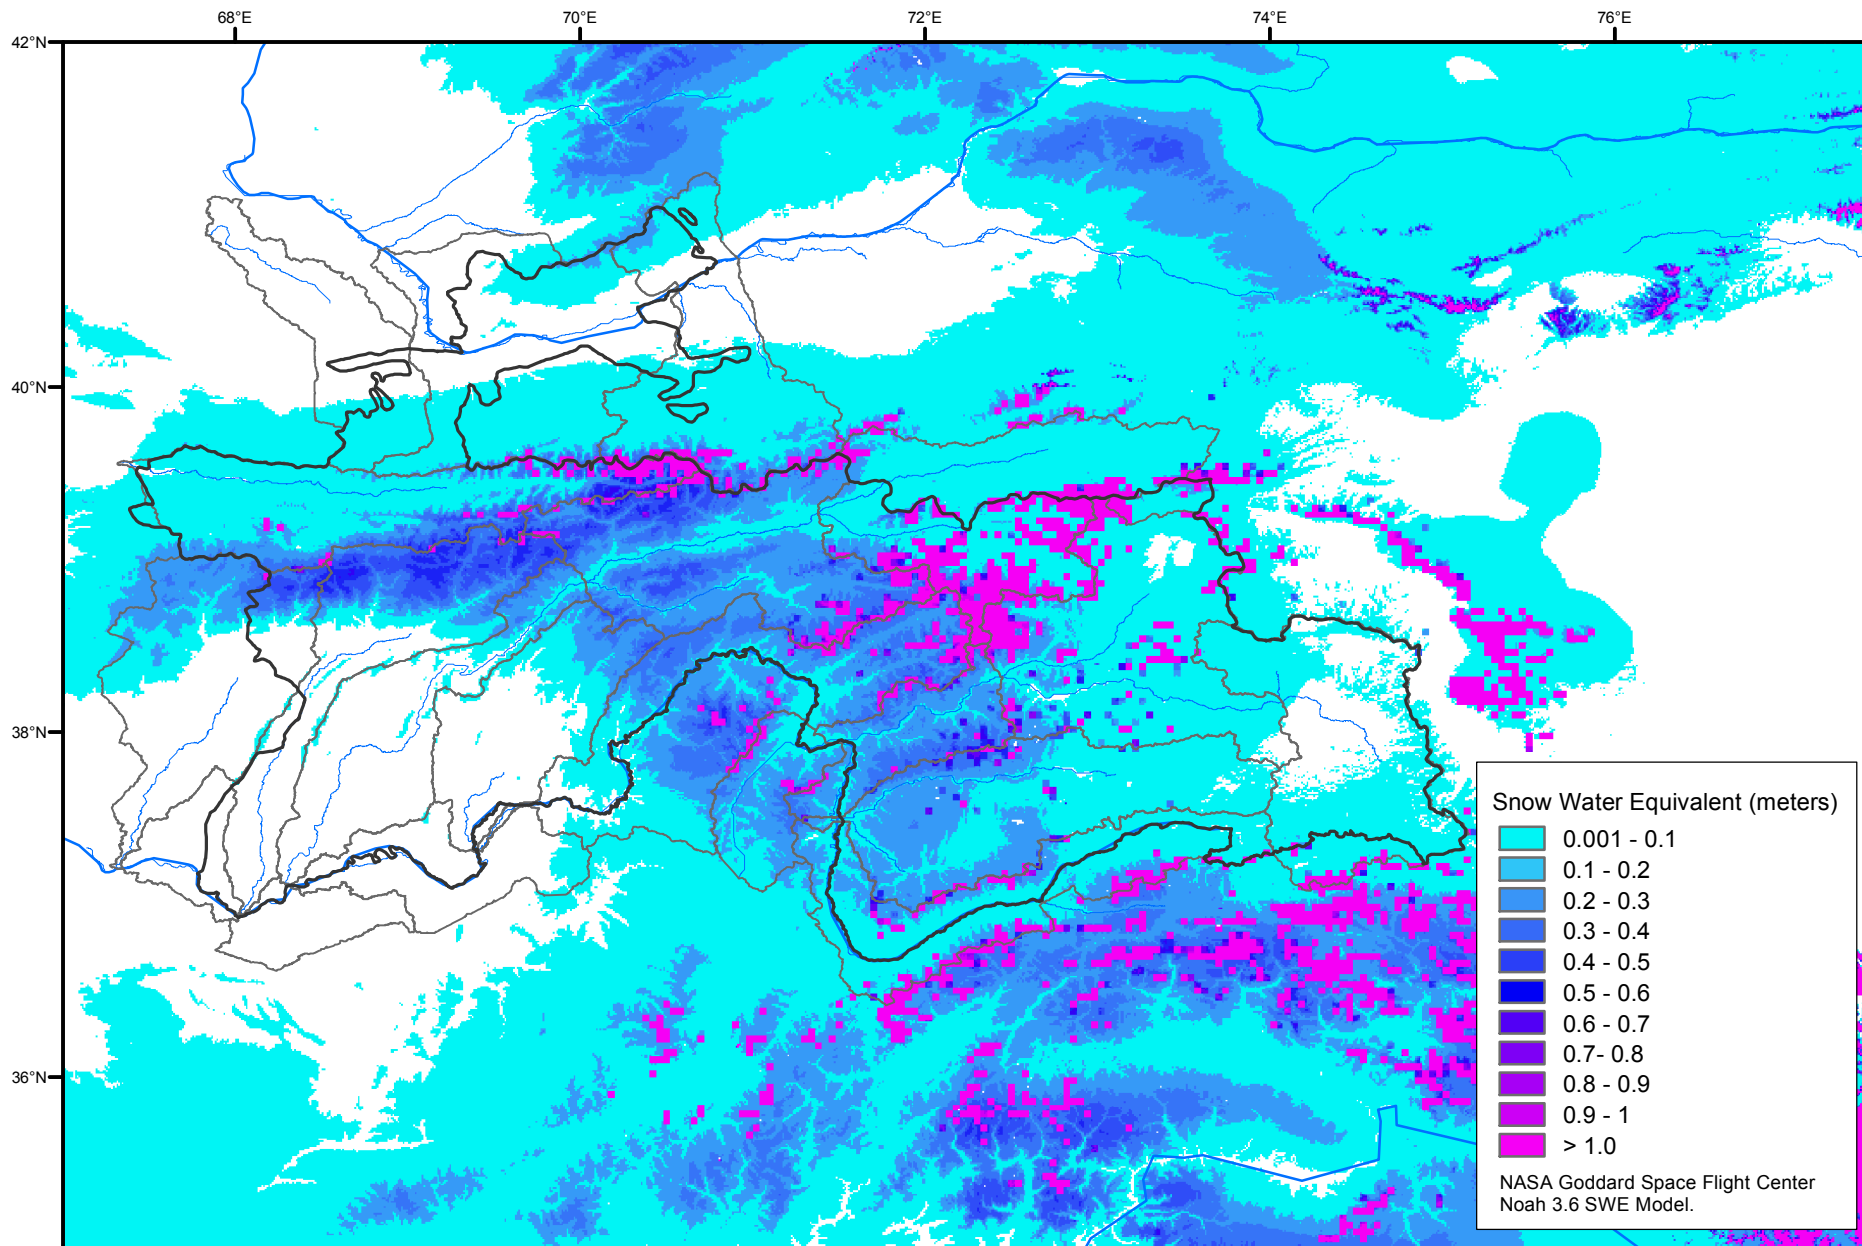

# Snow Water Equivalent by Basin

January 07, 2020

Map created by USGS/EROS