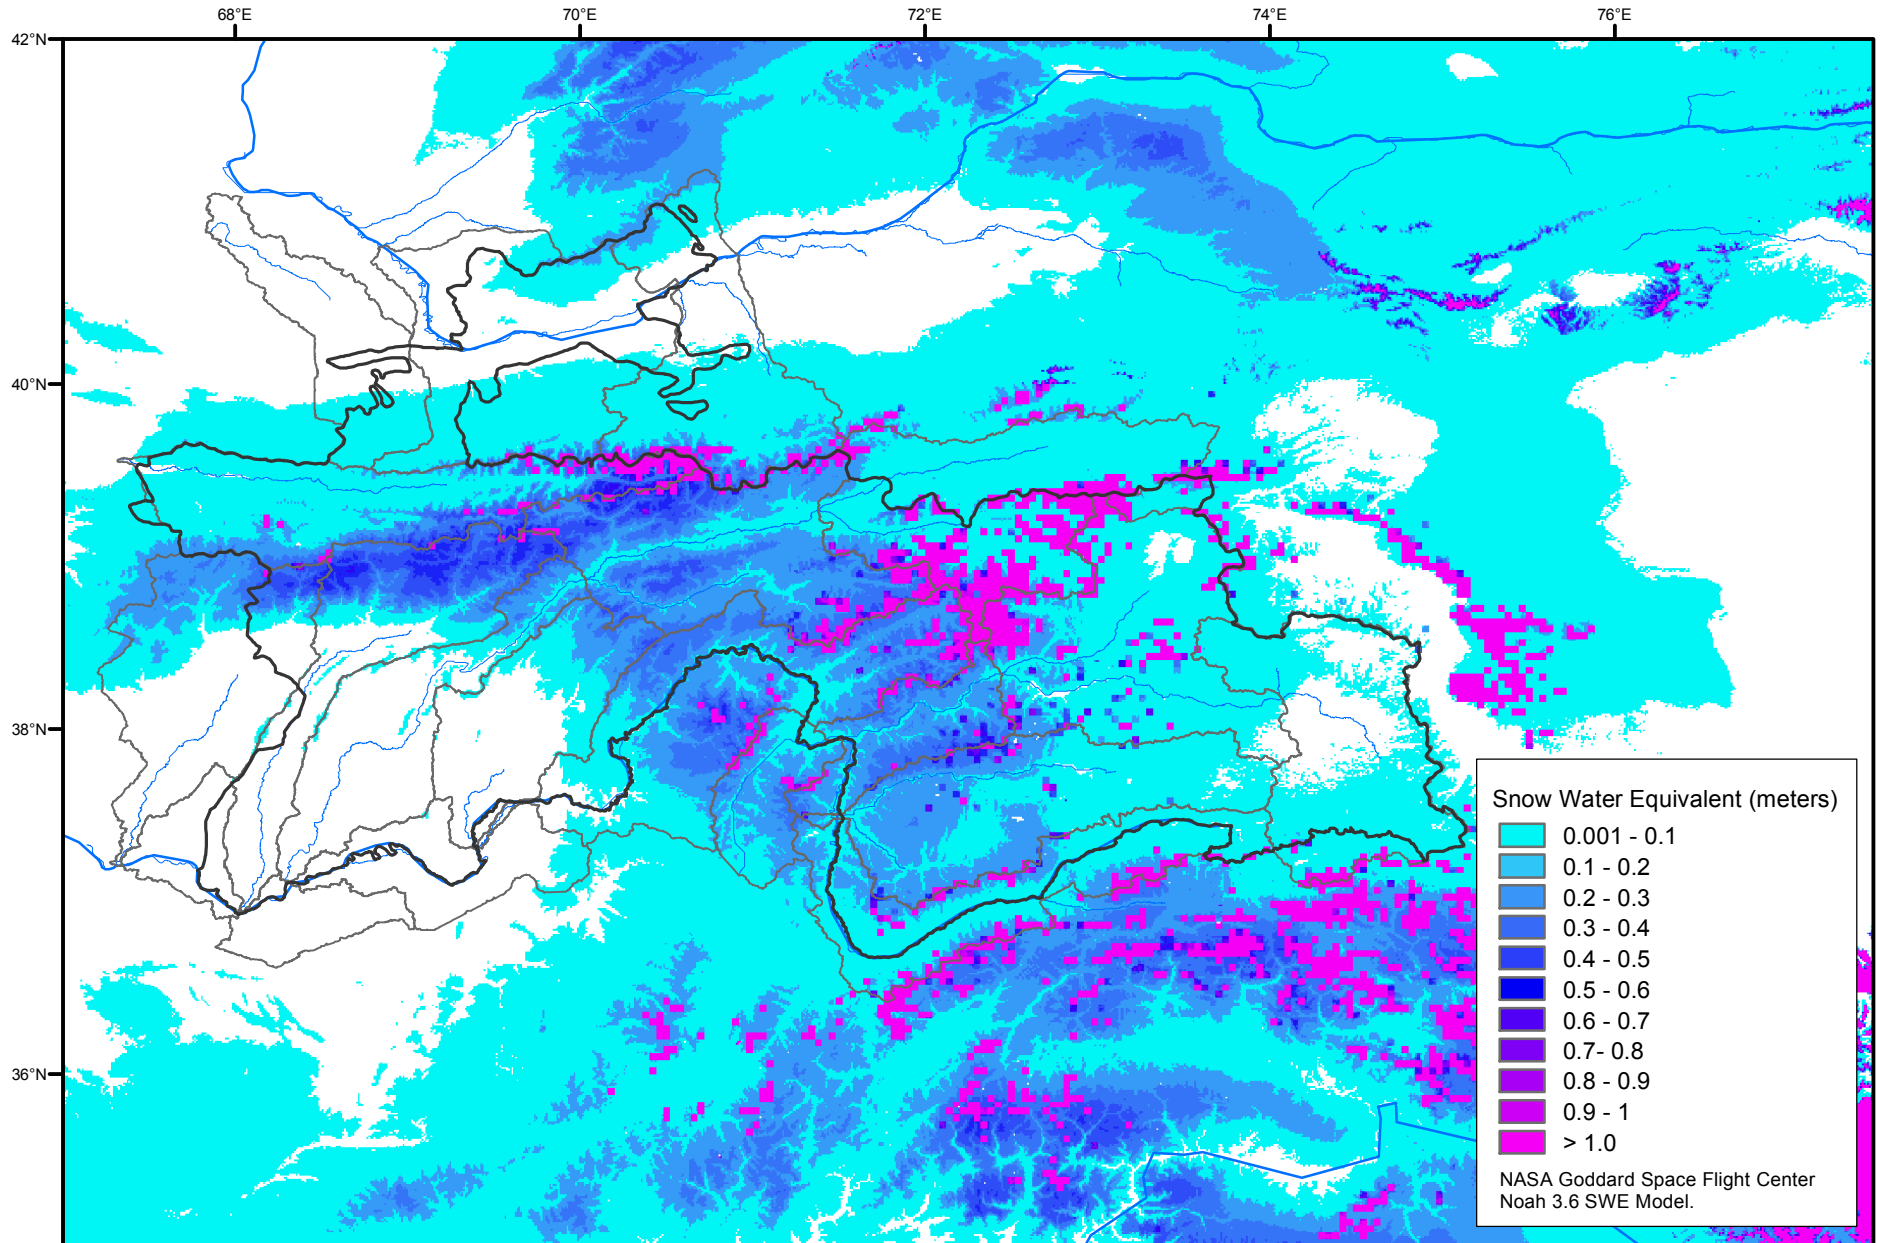

Snow Water Equivalent by Basin

January 11, 2020

Map created by USGS/EROS