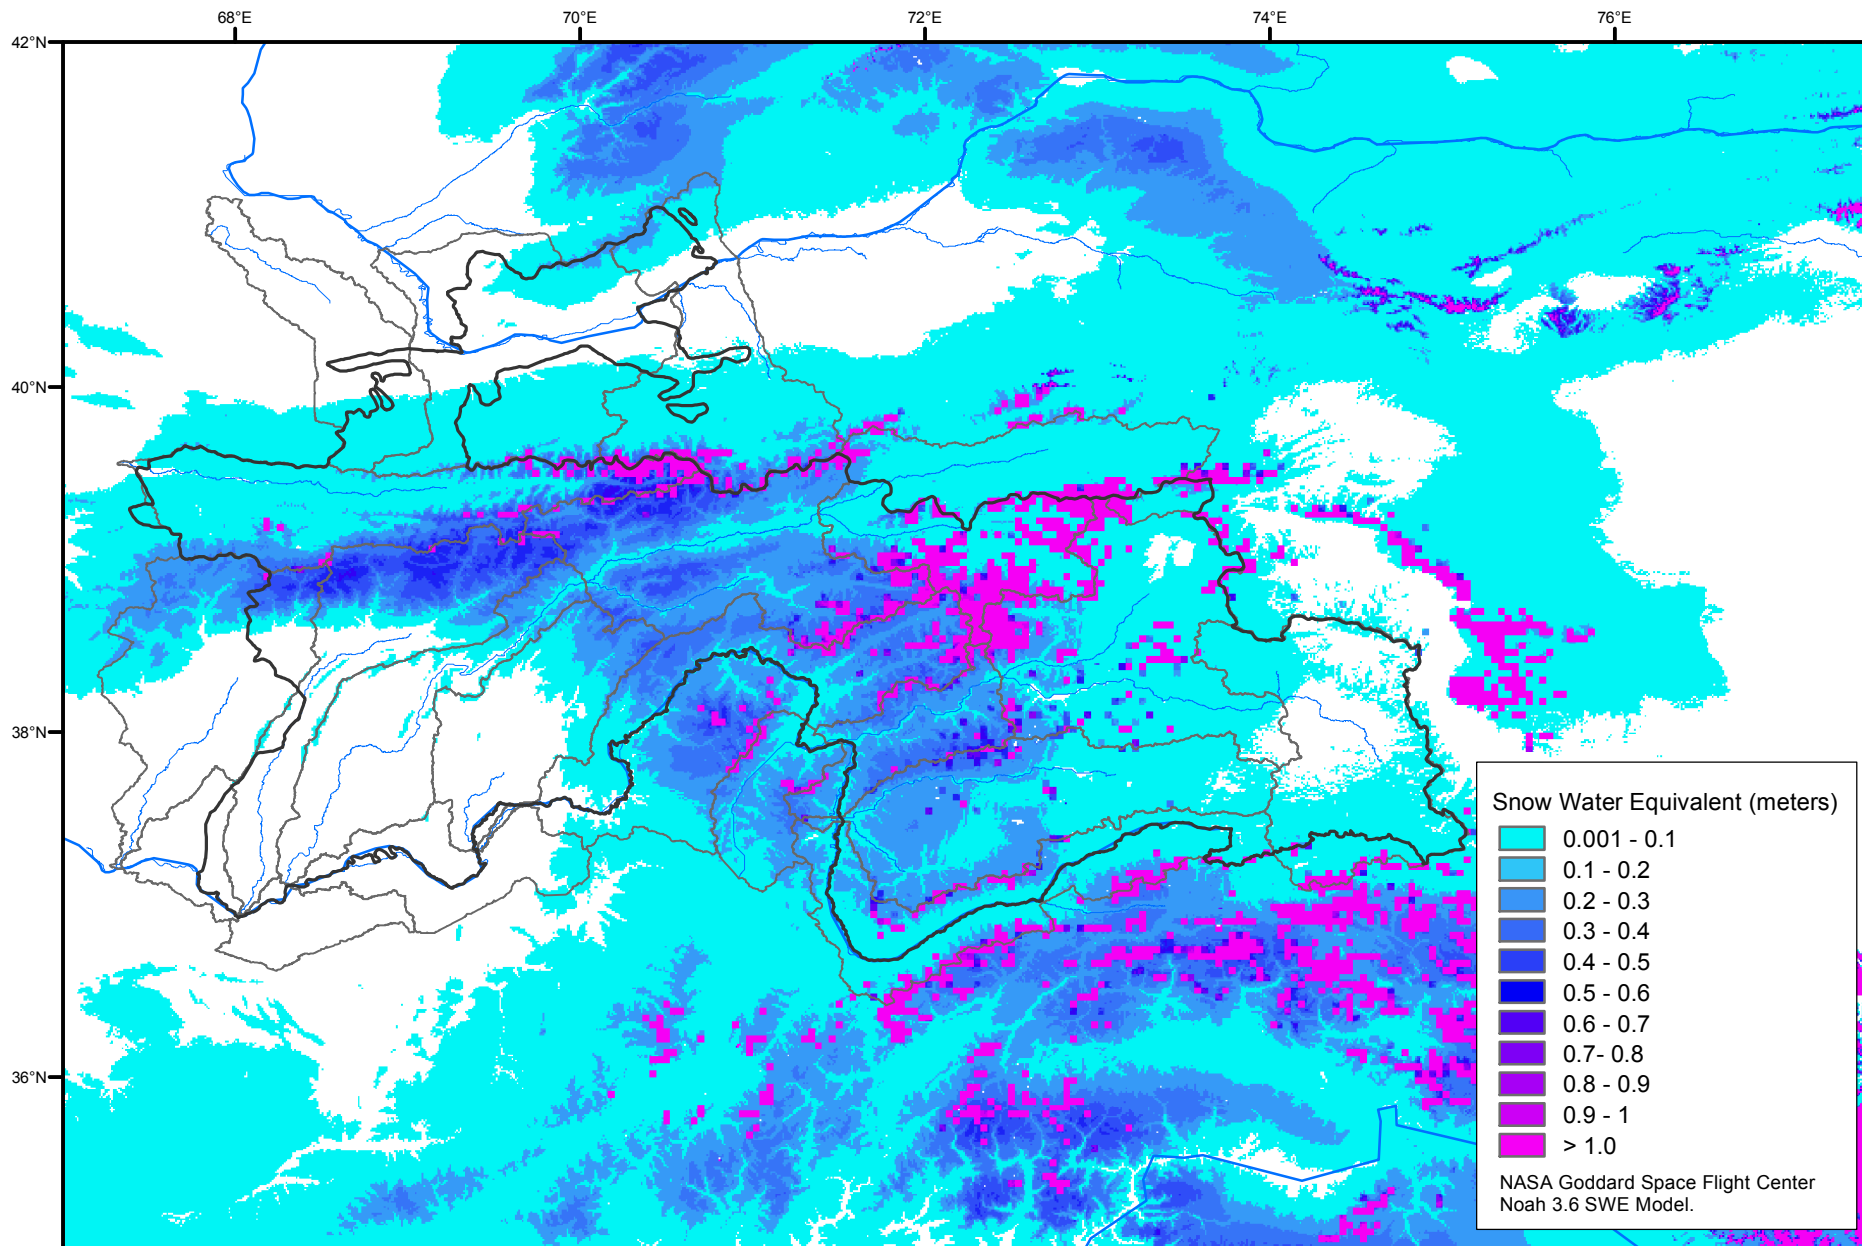

# Snow Water Equivalent by Basin

January 12, 2020

Map created by USGS/EROS