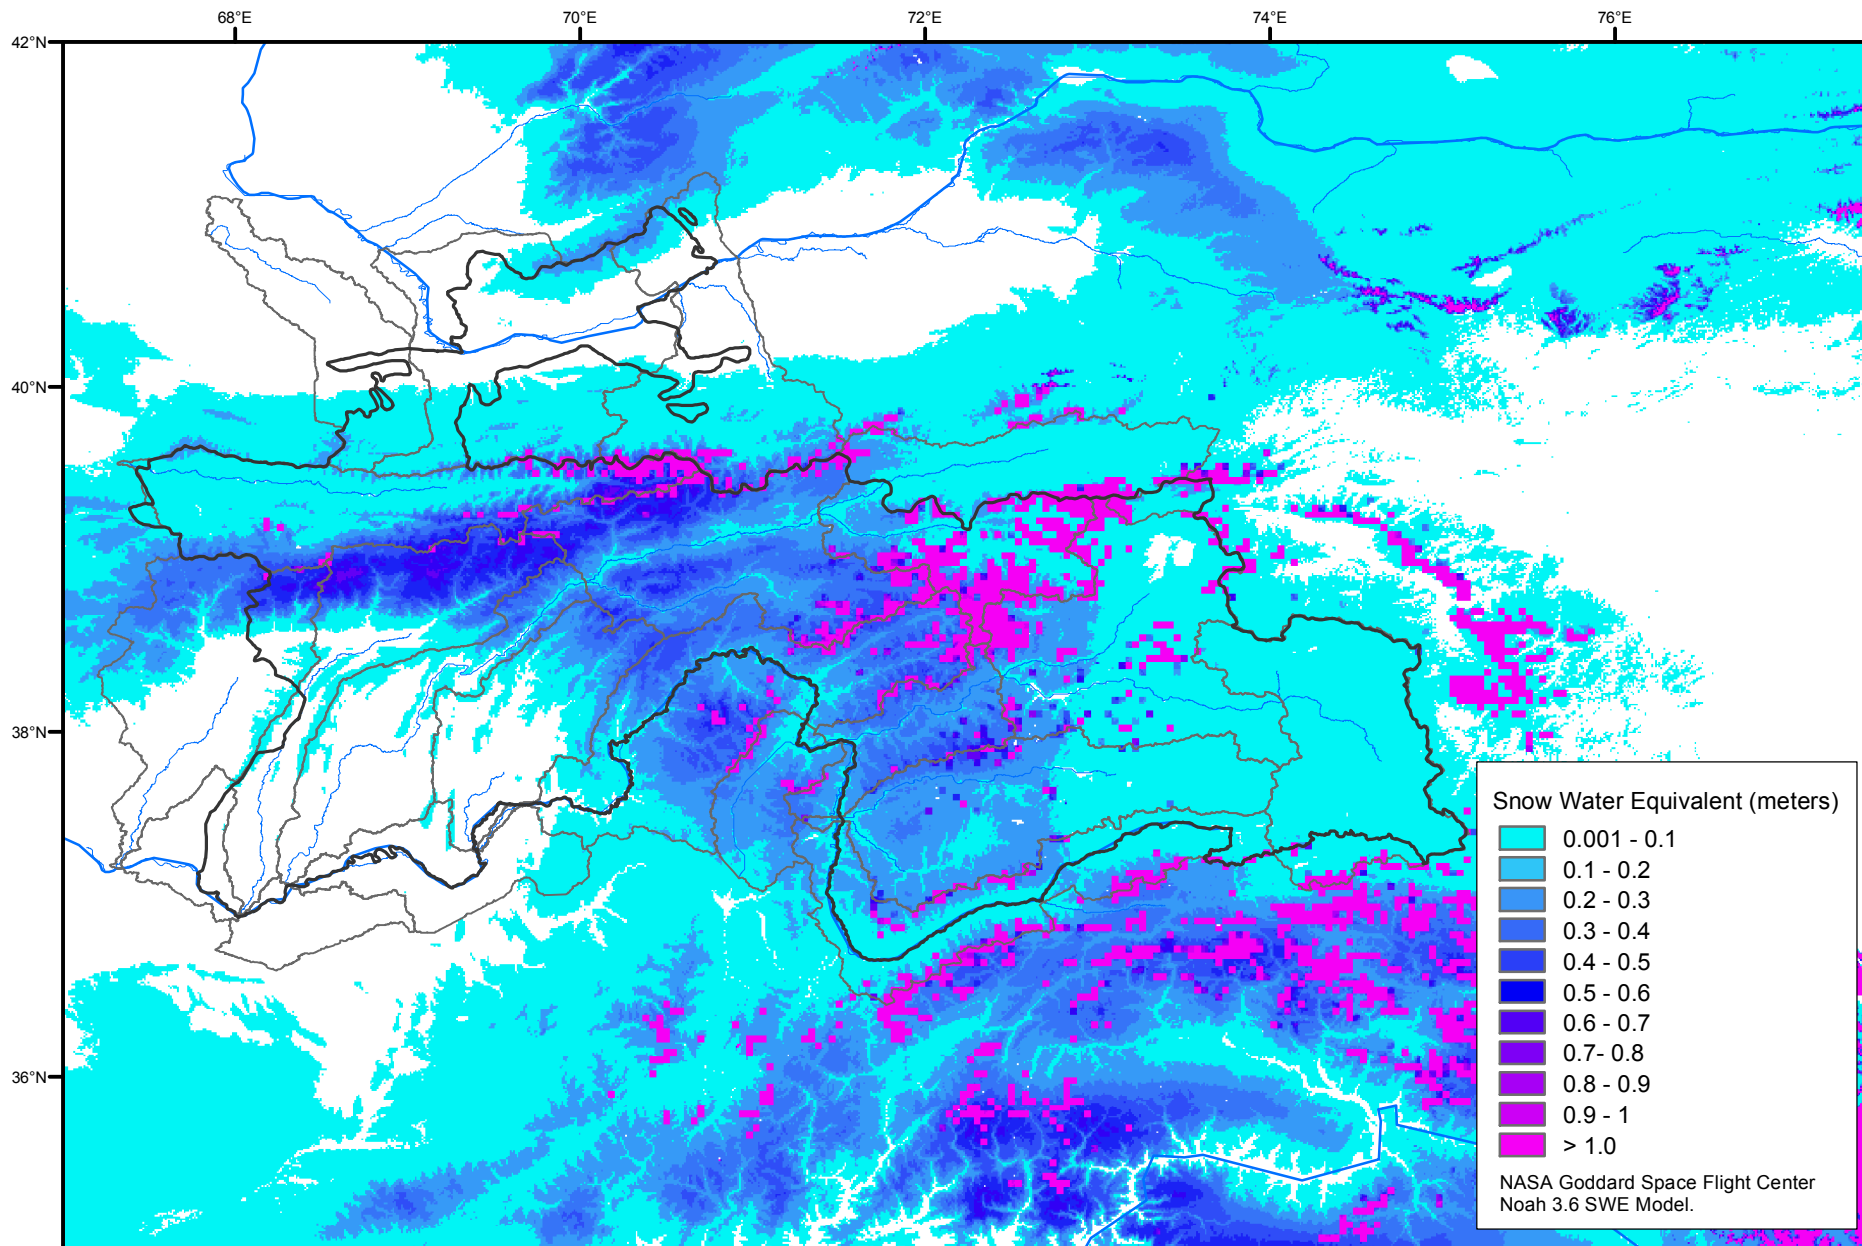

# Snow Water Equivalent by Basin

February 06, 2020

Map created by USGS/EROS