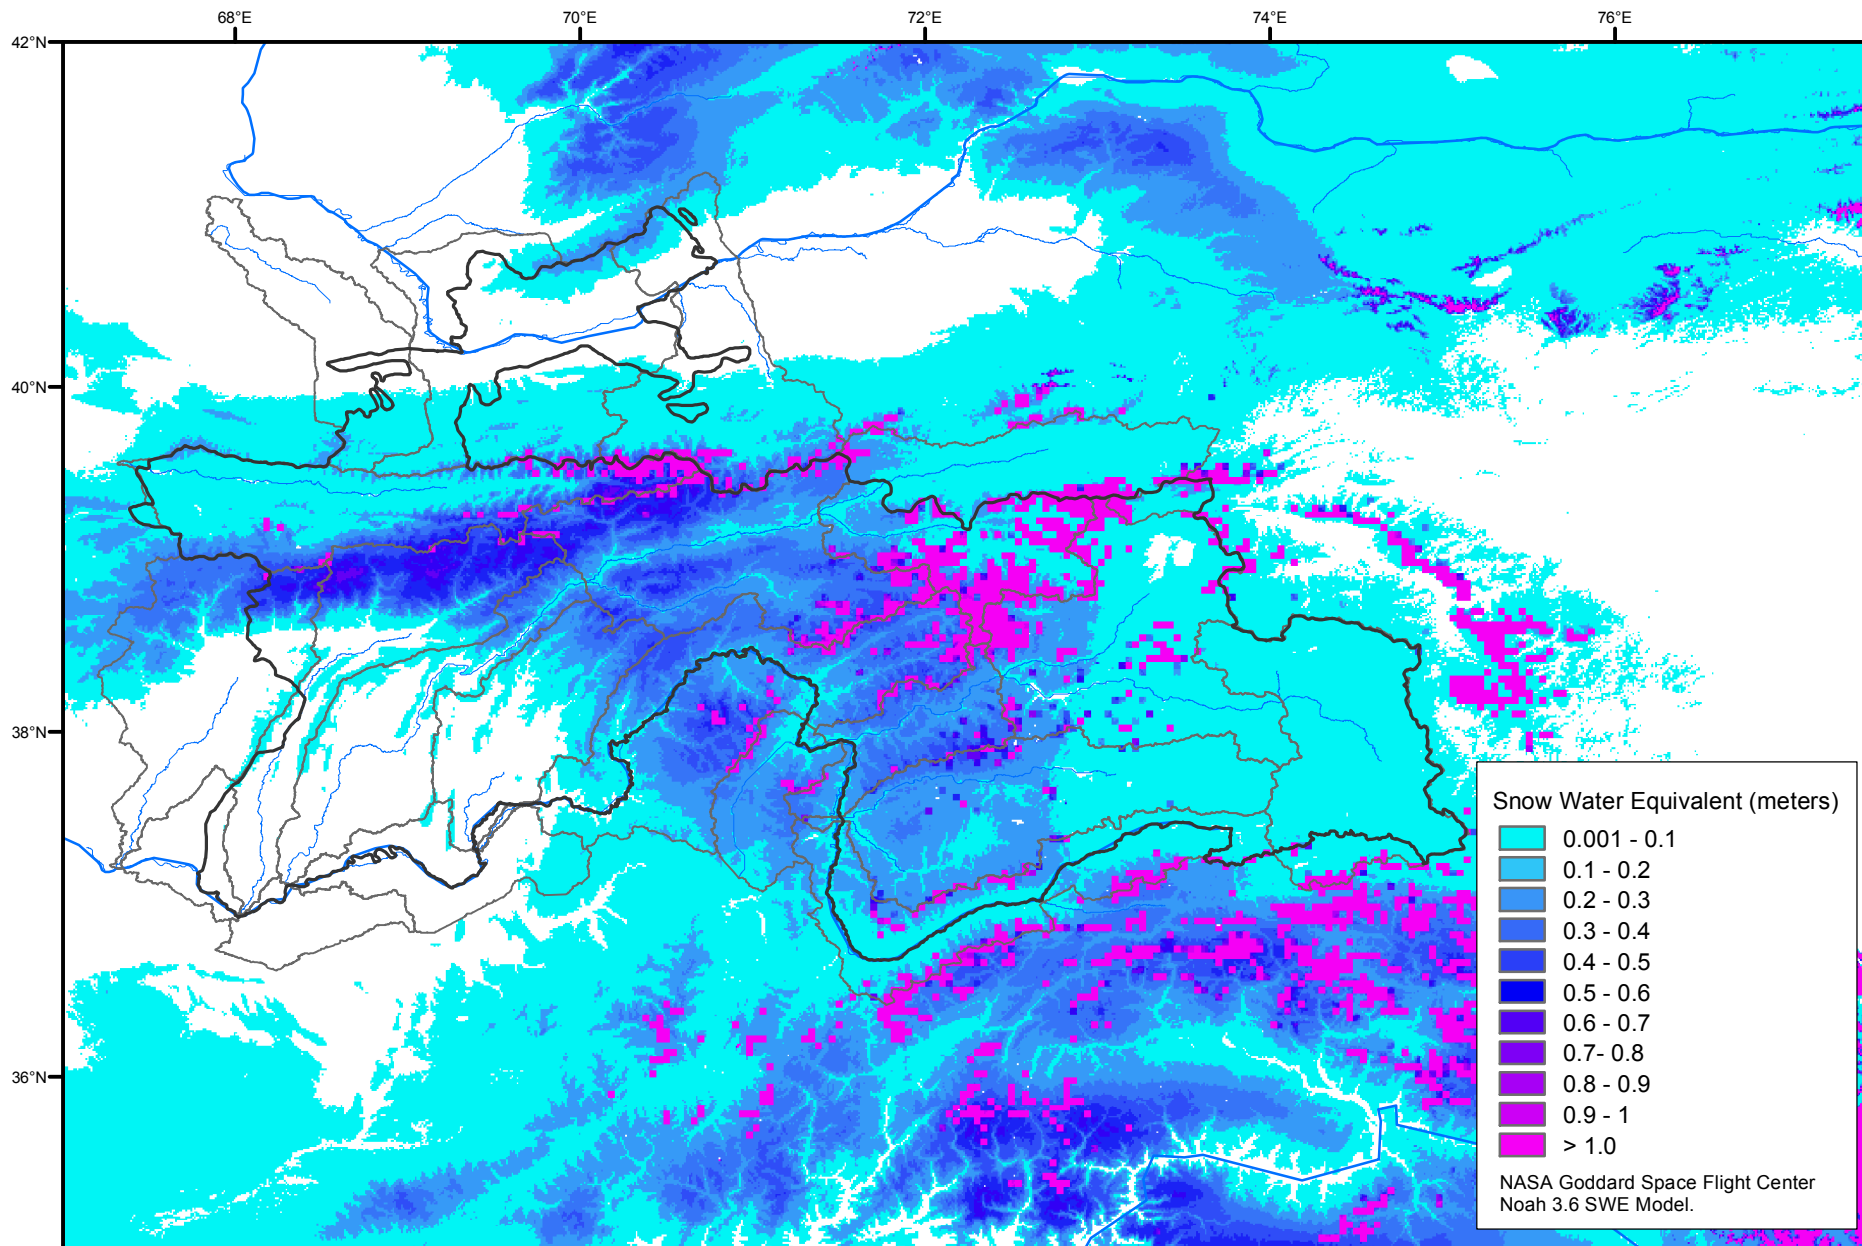

Snow Water Equivalent by Basin

February 07, 2020

Map created by USGS/EROS