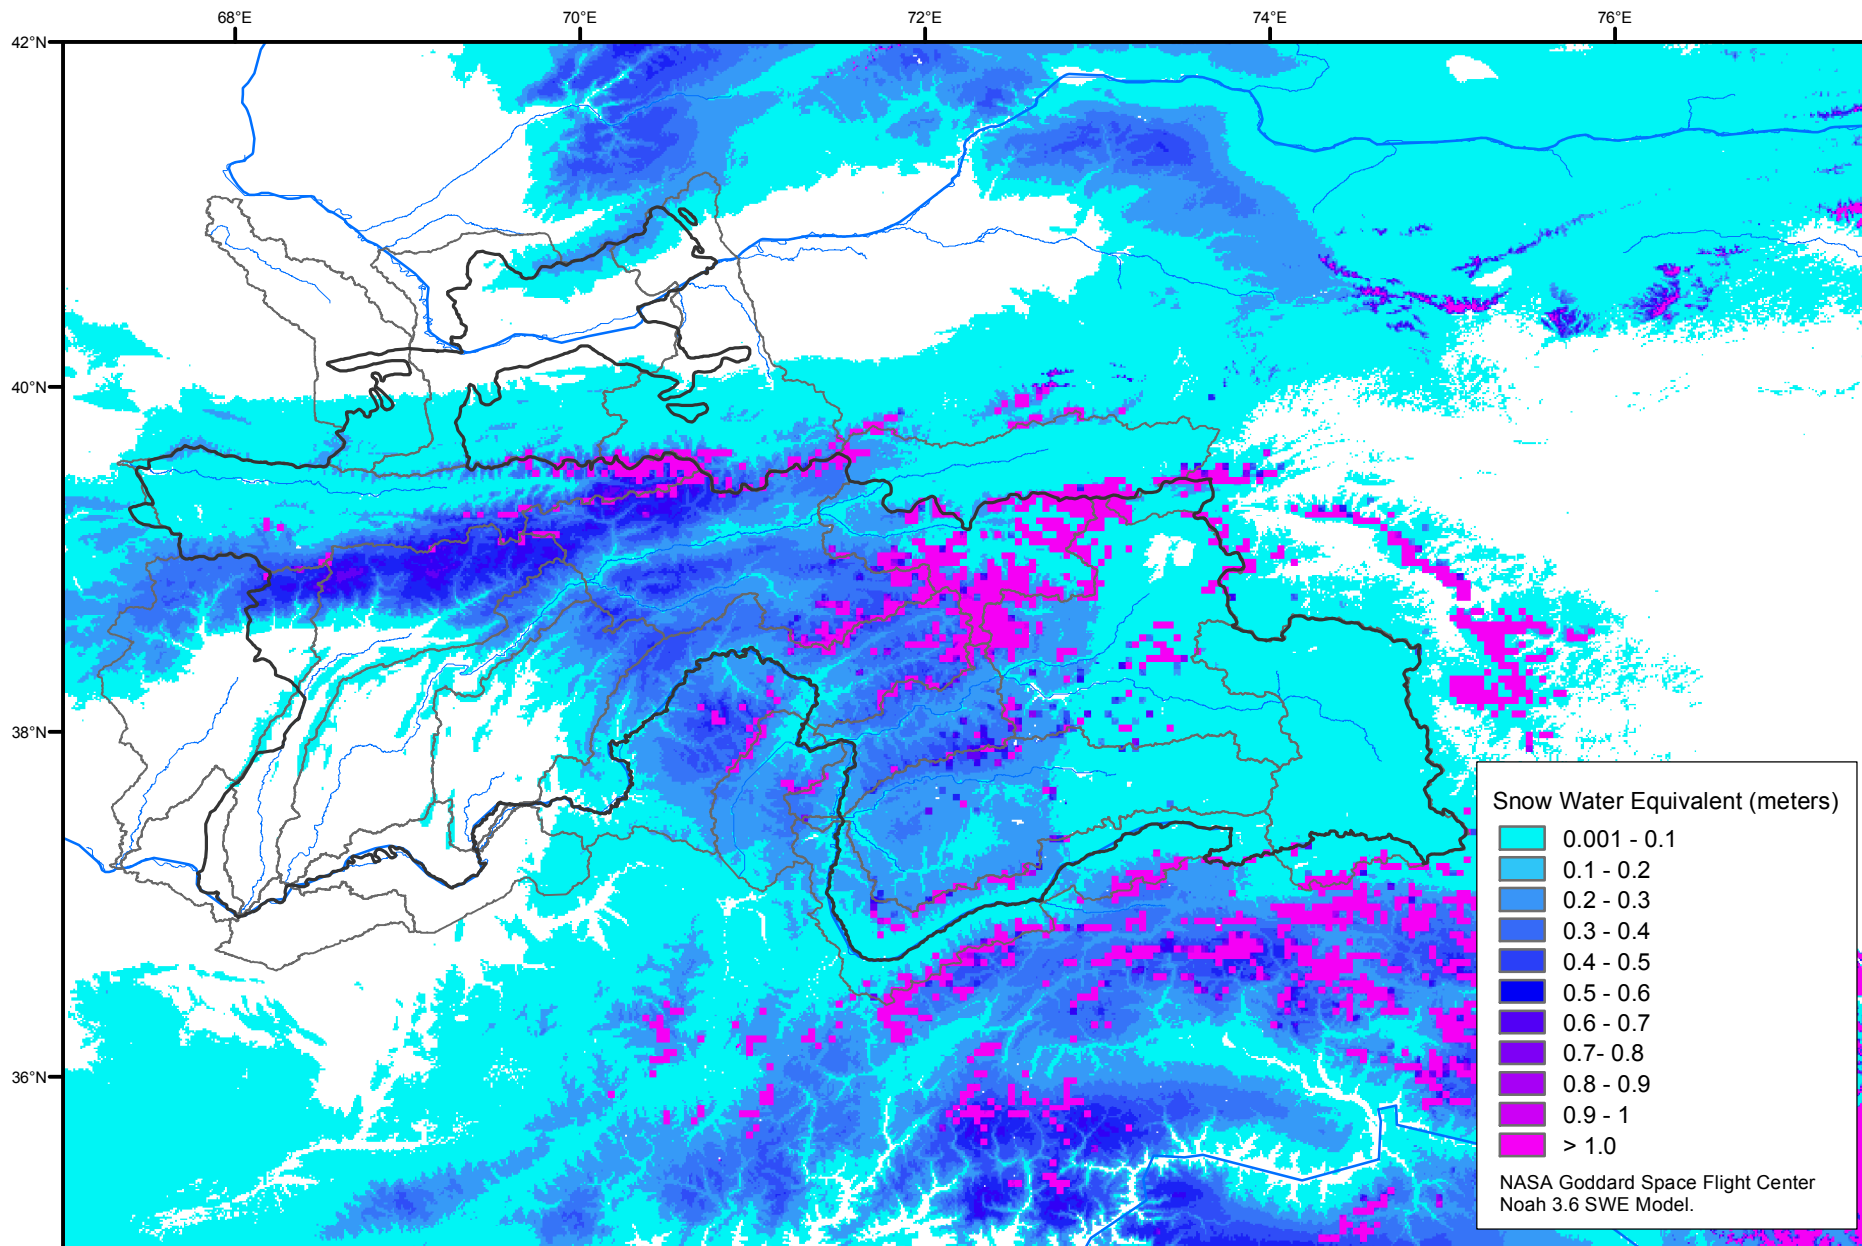

# Snow Water Equivalent by Basin

February 08, 2020

Map created by USGS/EROS