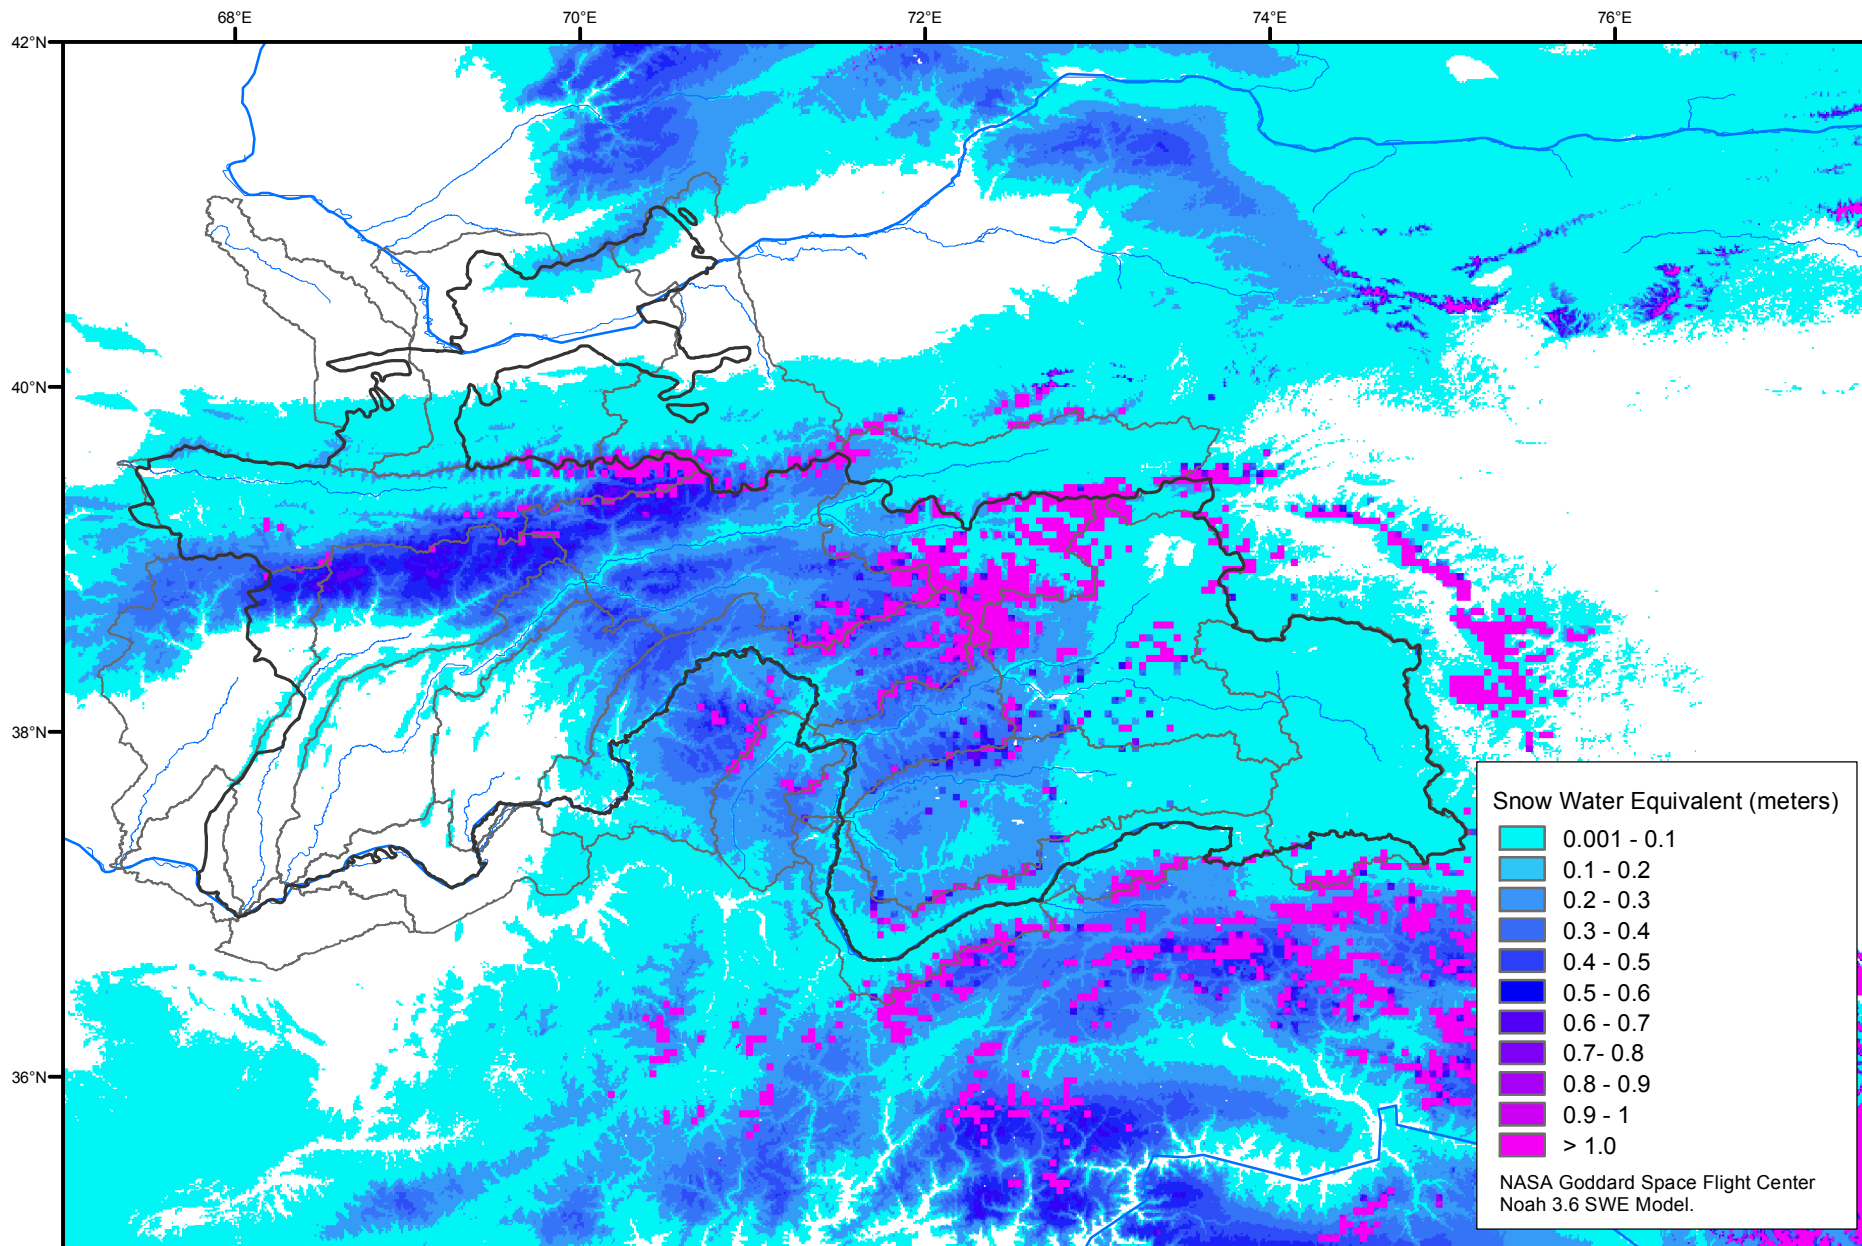

Snow Water Equivalent by Basin

February 09, 2020

Map created by USGS/EROS