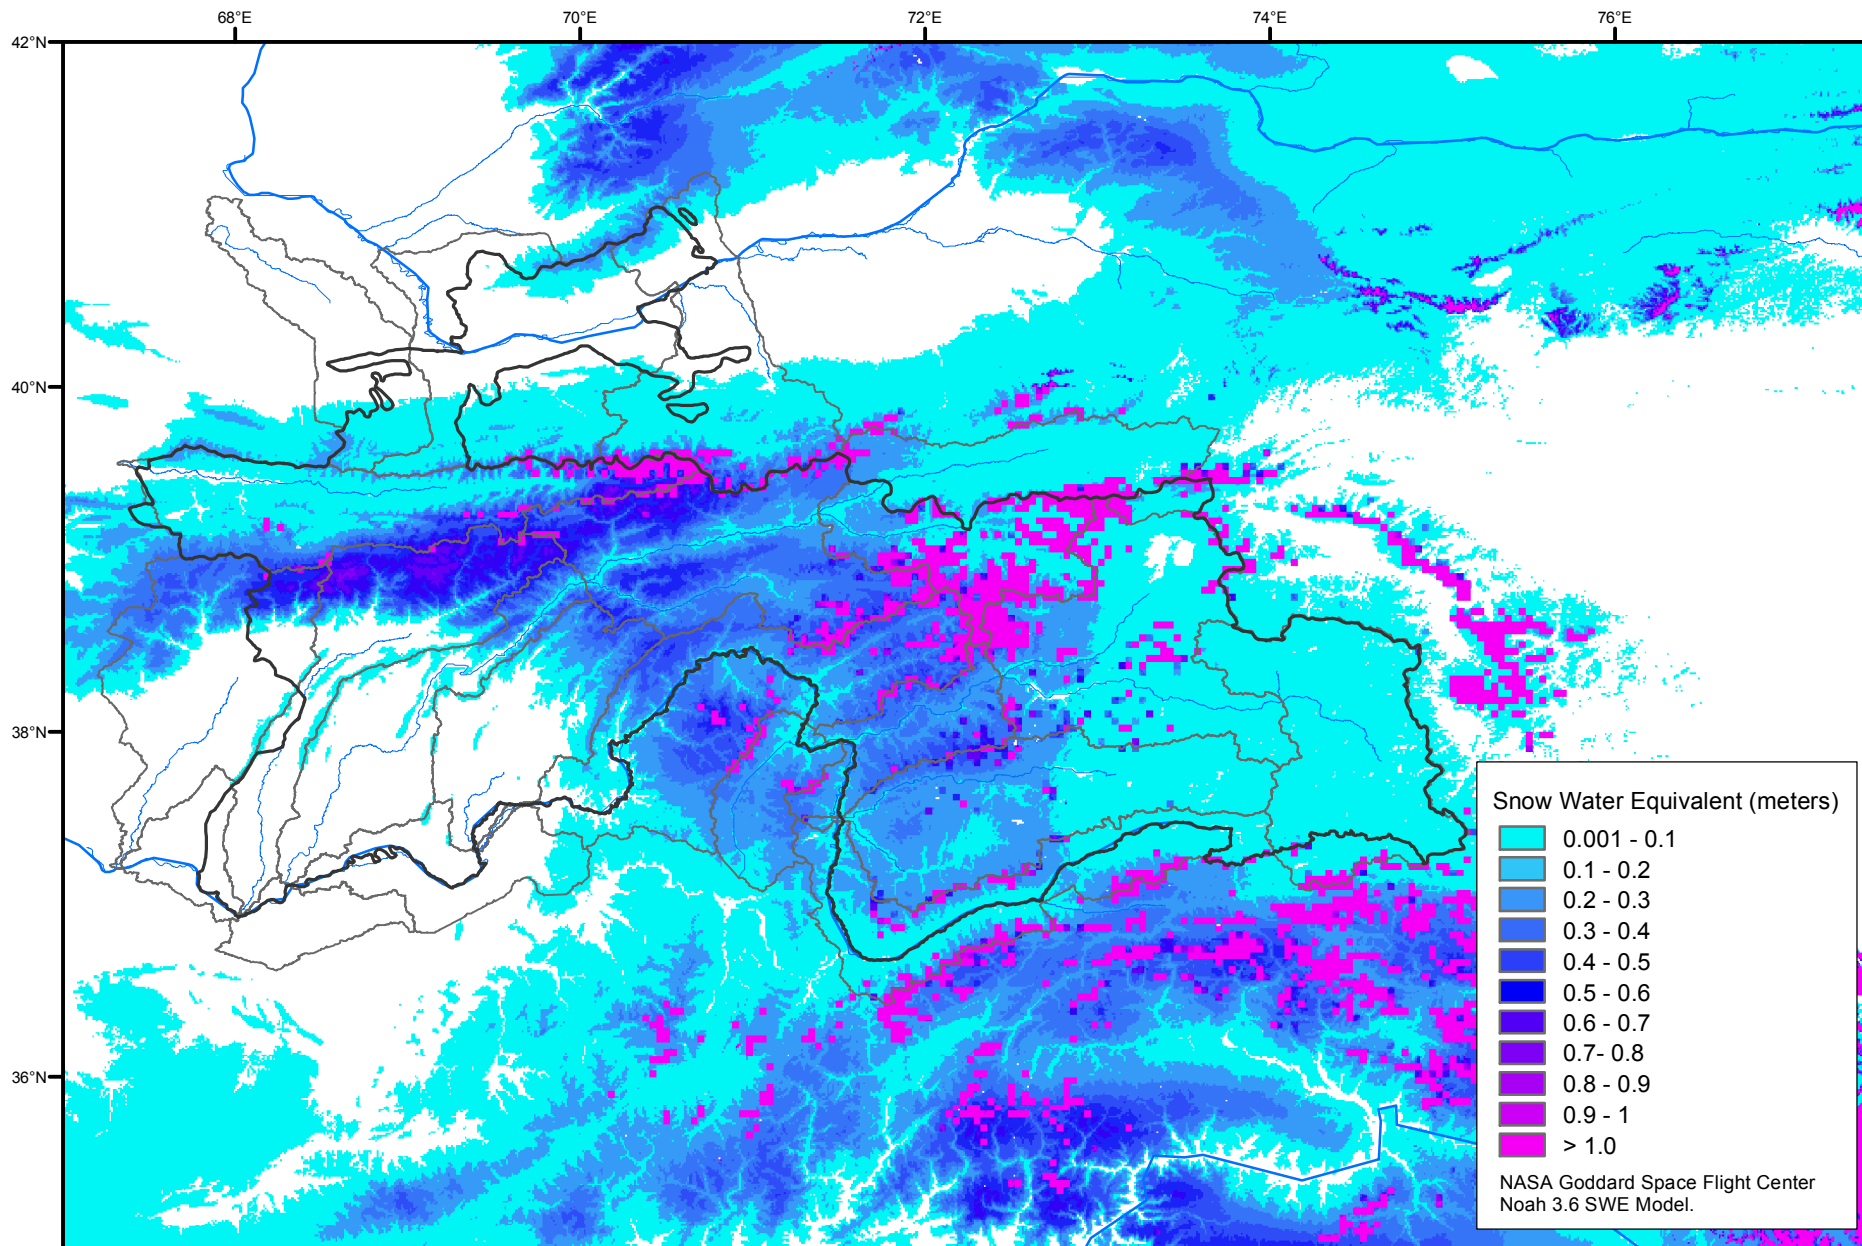

# Snow Water Equivalent by Basin

February 11, 2020

Map created by USGS/EROS