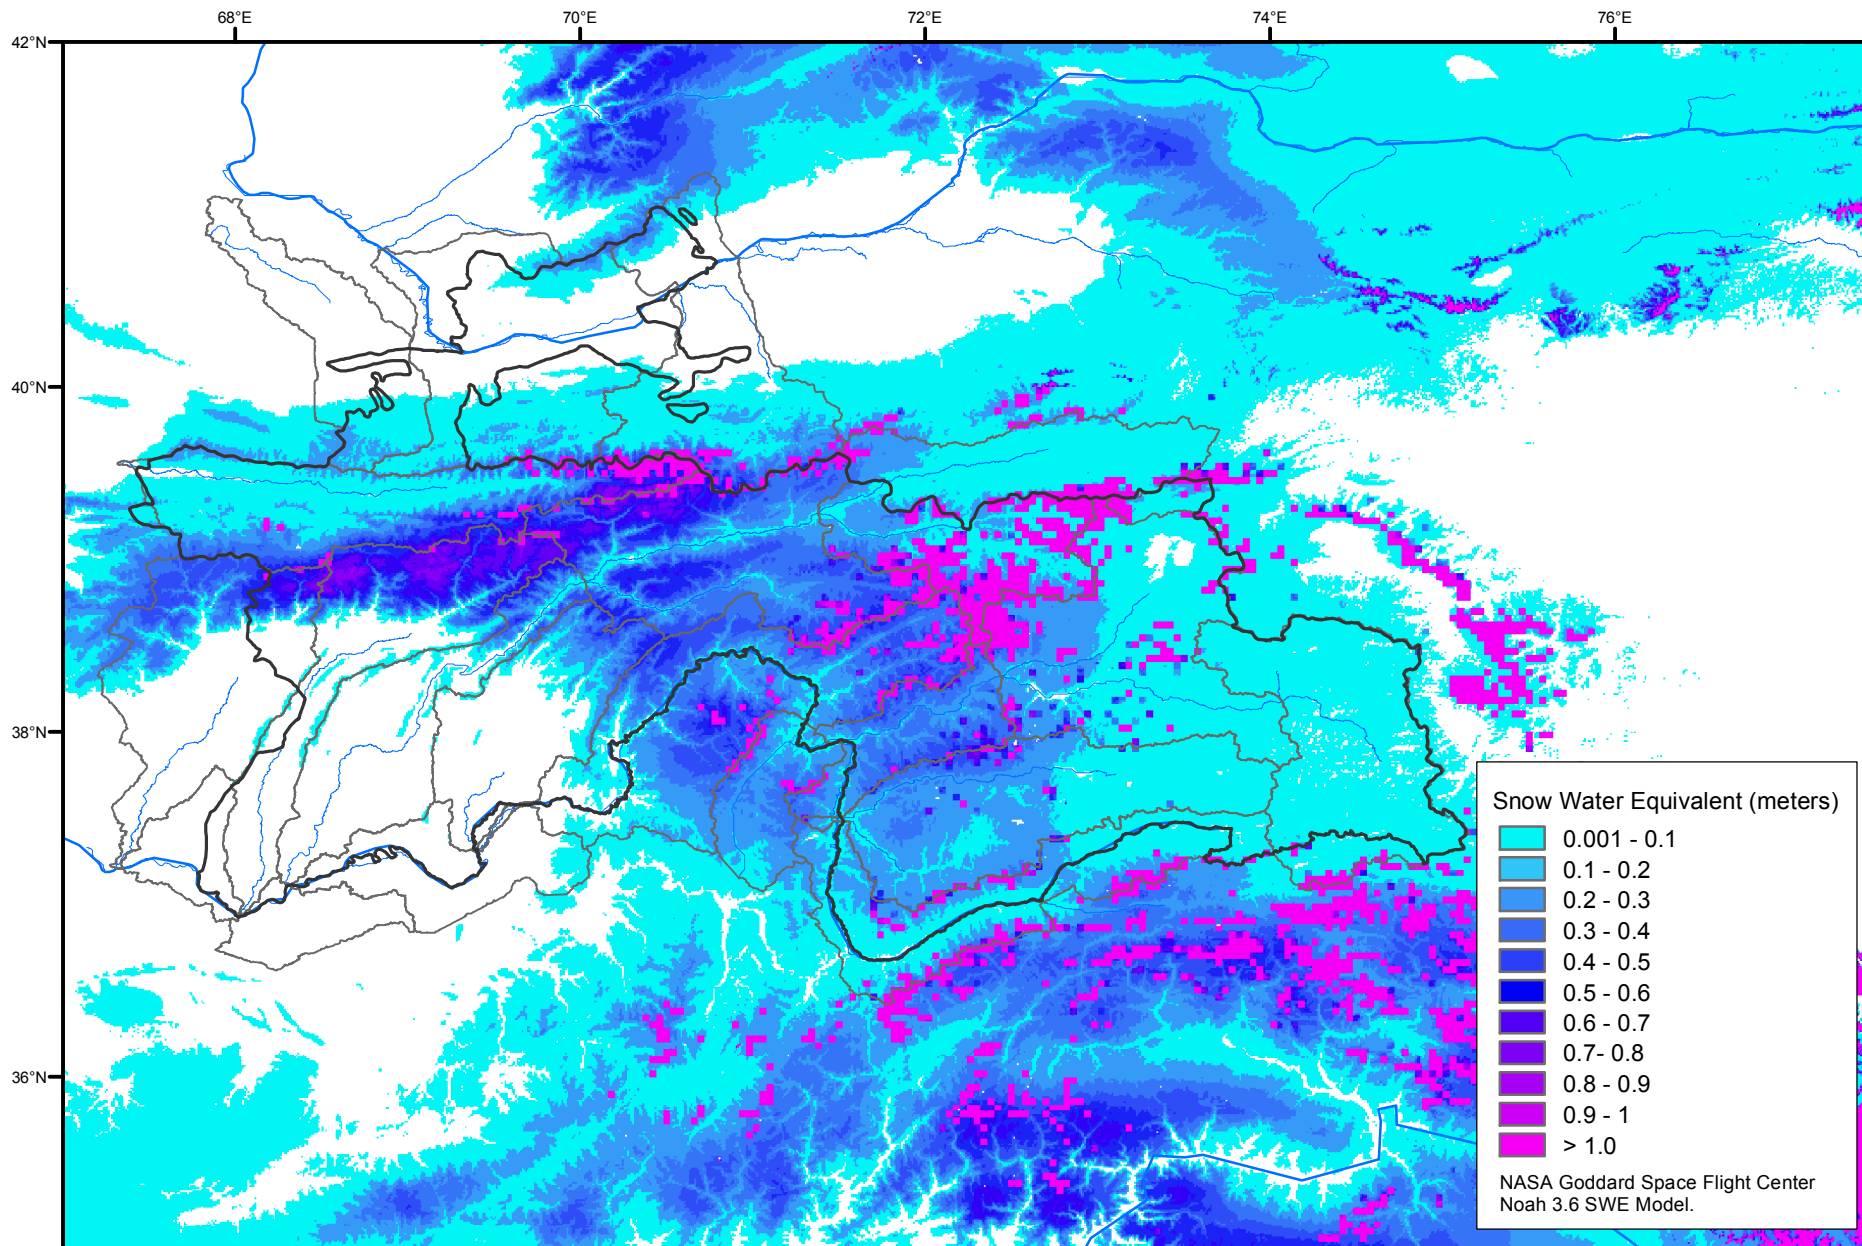

# Snow Water Equivalent by Basin

February 13, 2020

Map created by USGS/EROS