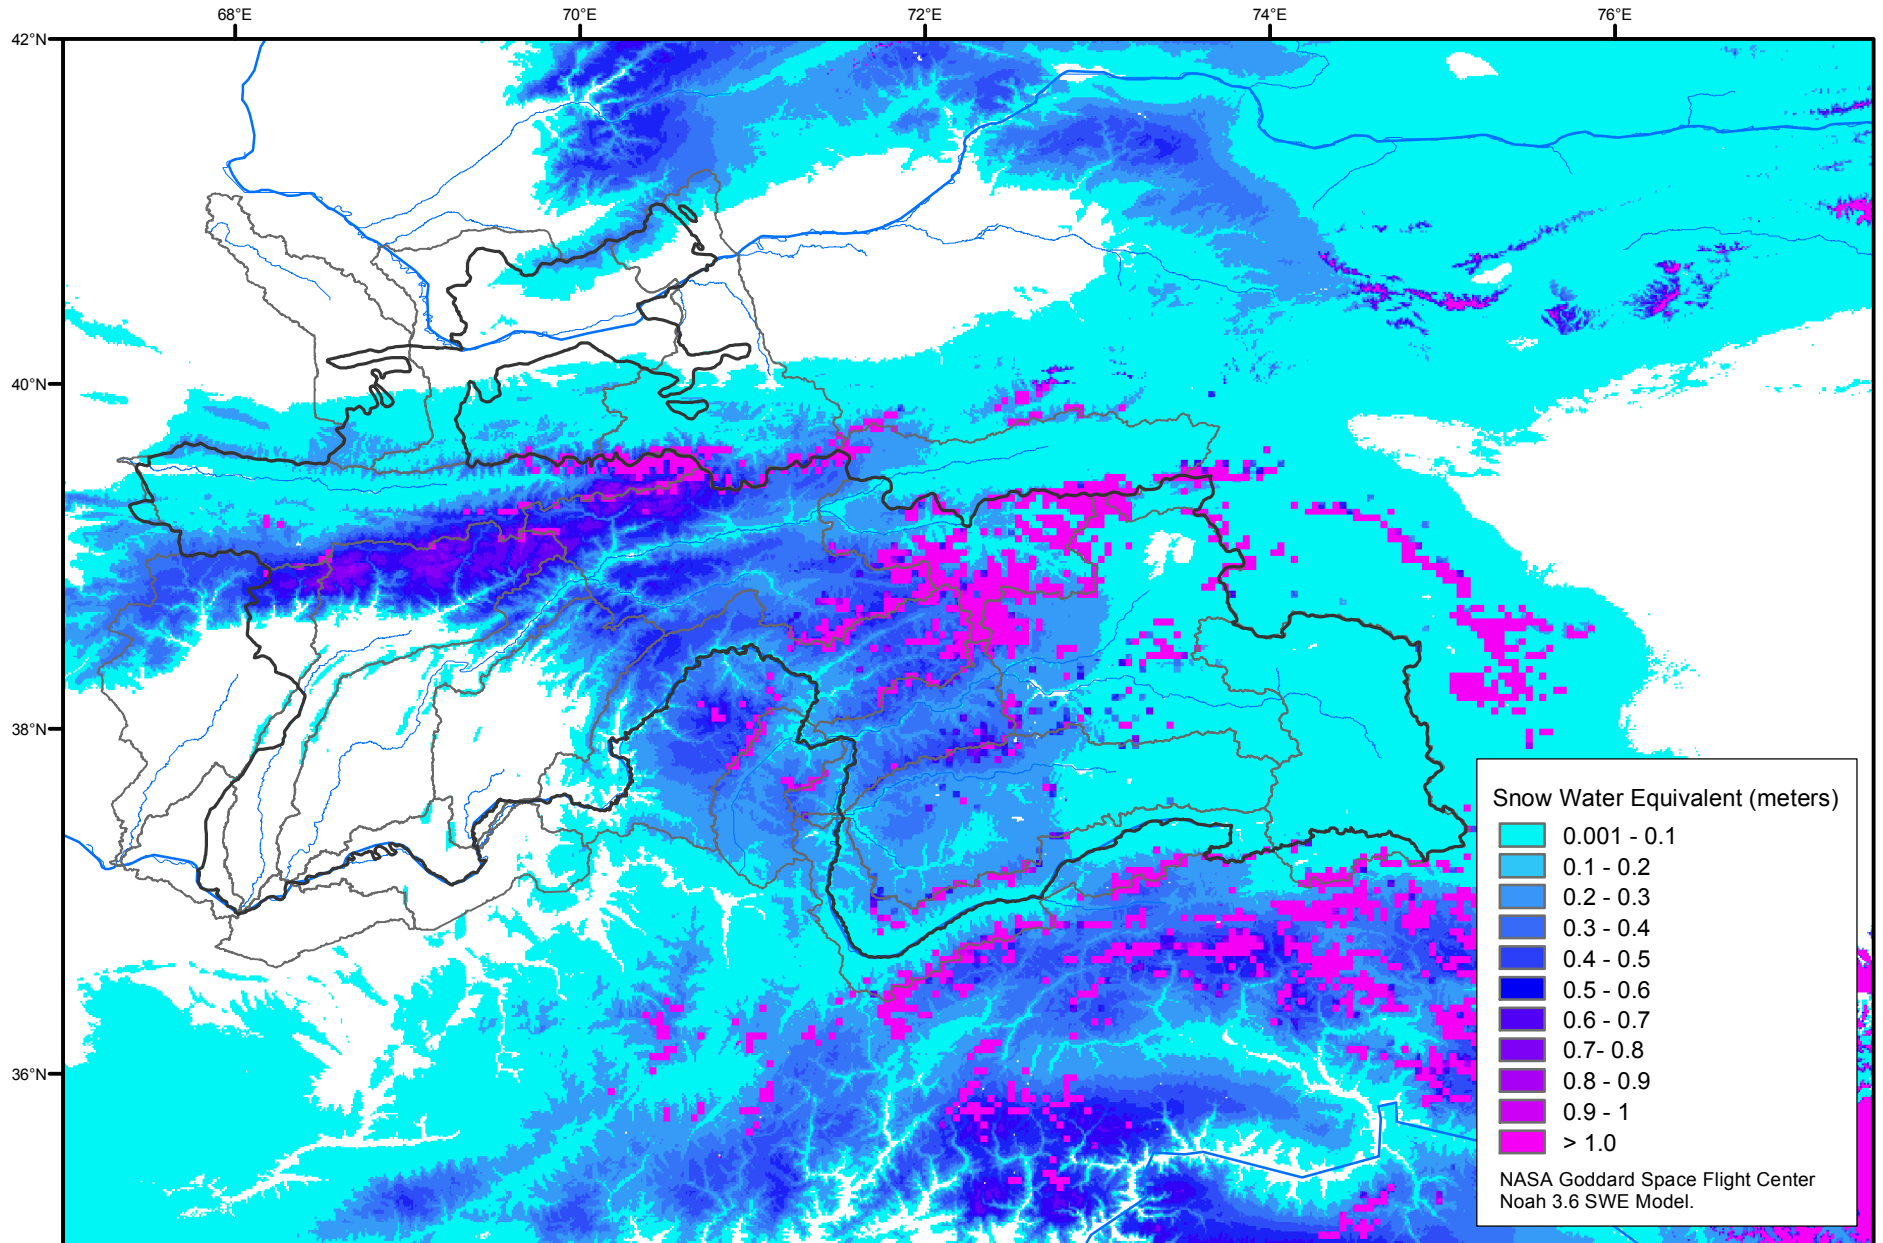

# Snow Water Equivalent by Basin

February 14, 2020

Map created by USGS/EROS