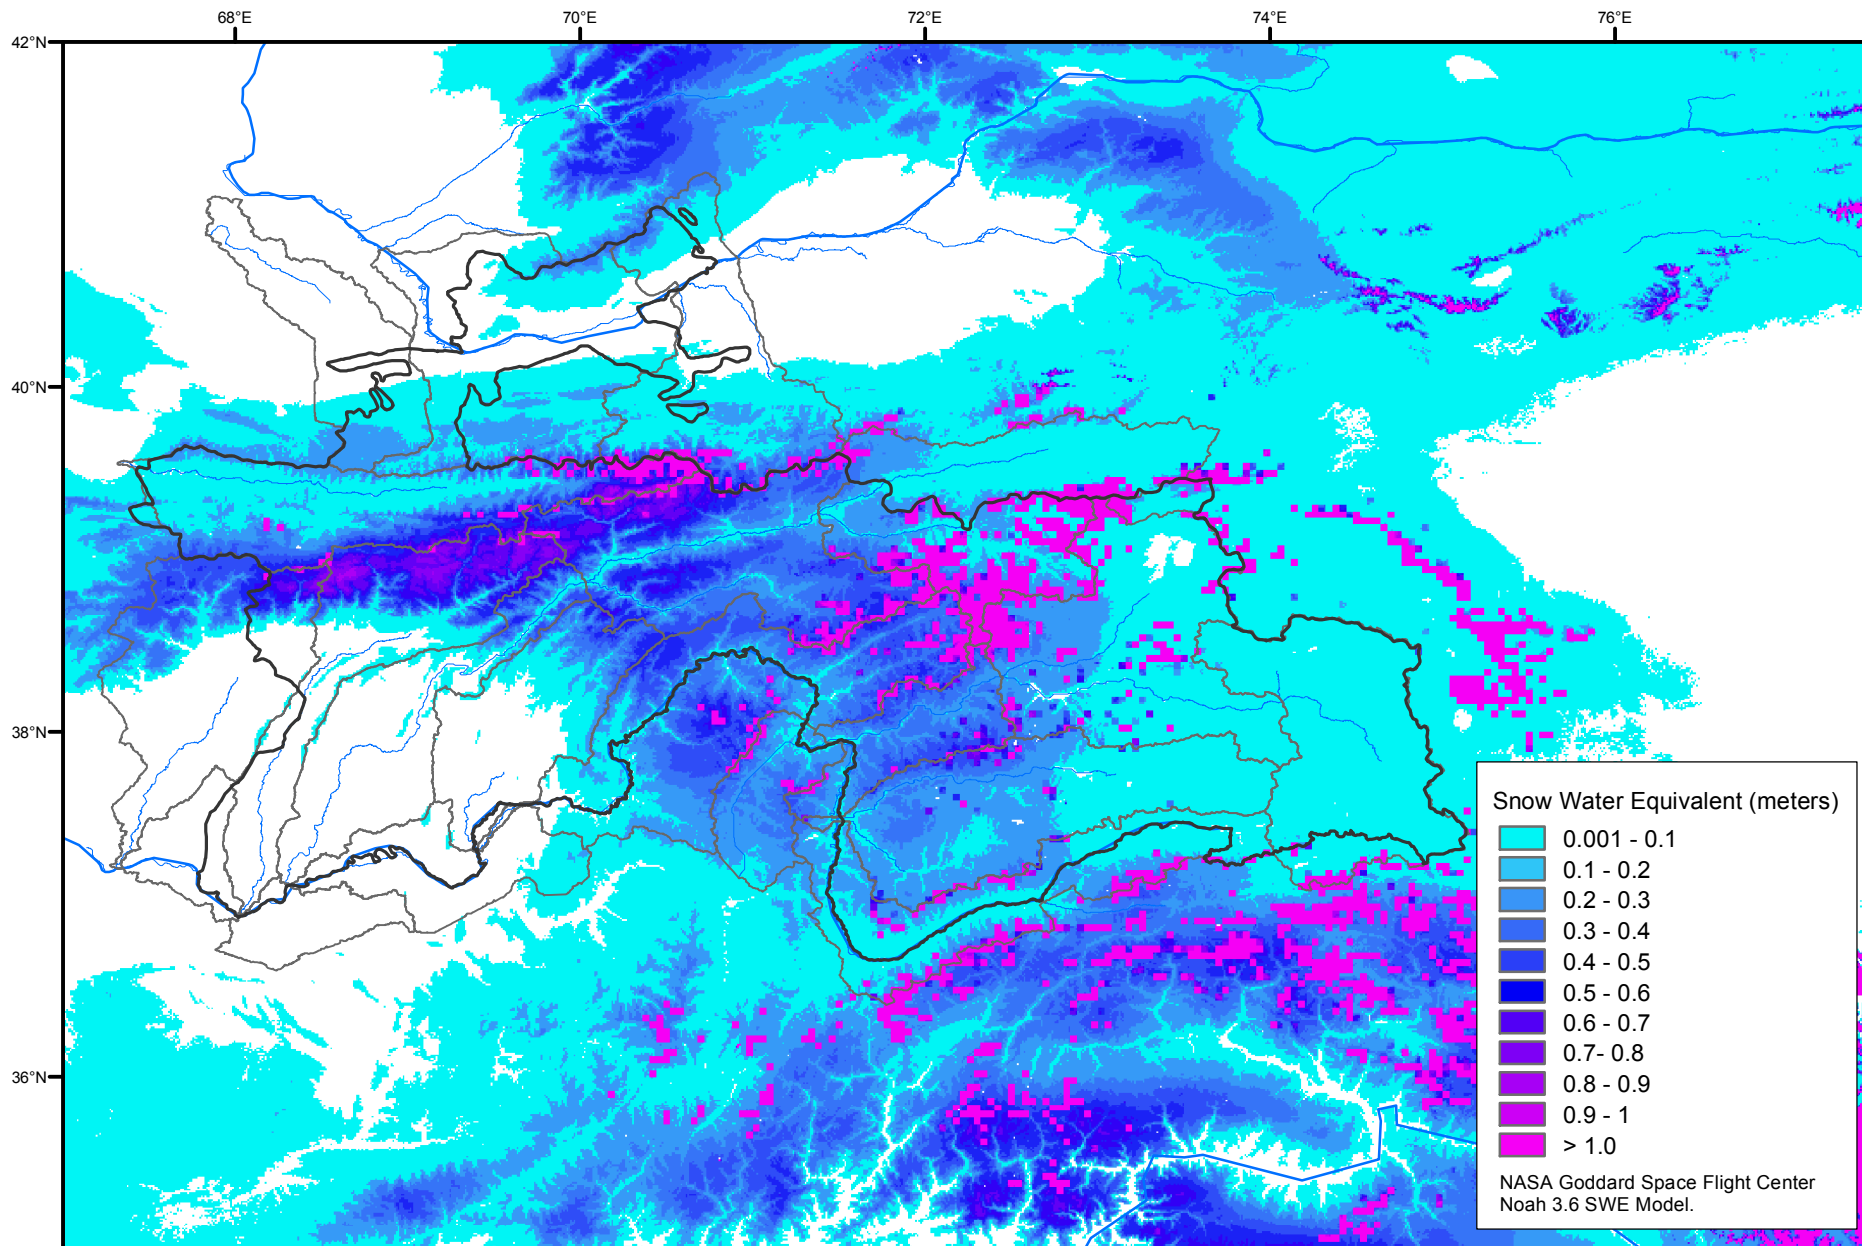

# Snow Water Equivalent by Basin

February 18, 2020

Map created by USGS/EROS