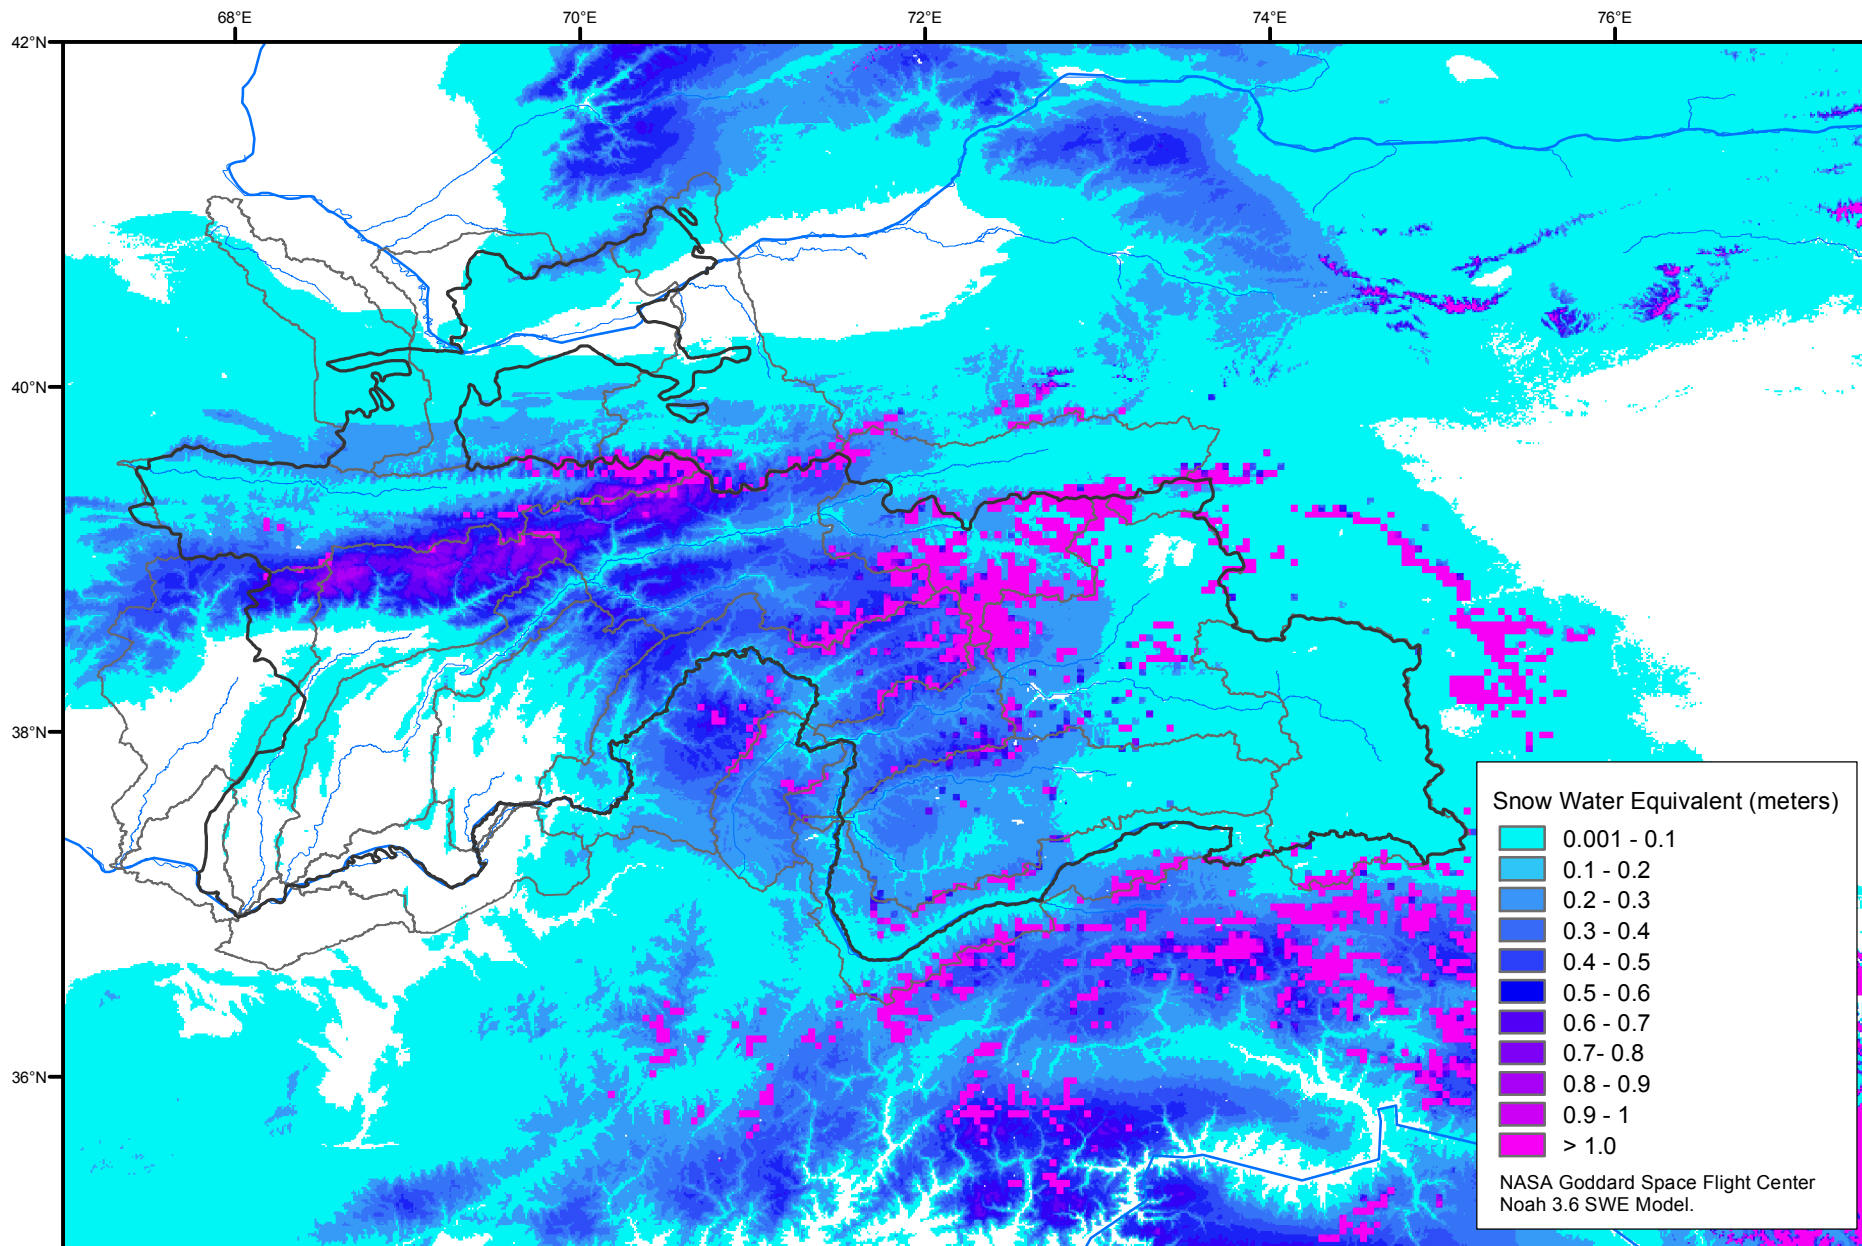

Snow Water Equivalent by Basin

February 20, 2020

Map created by USGS/EROS