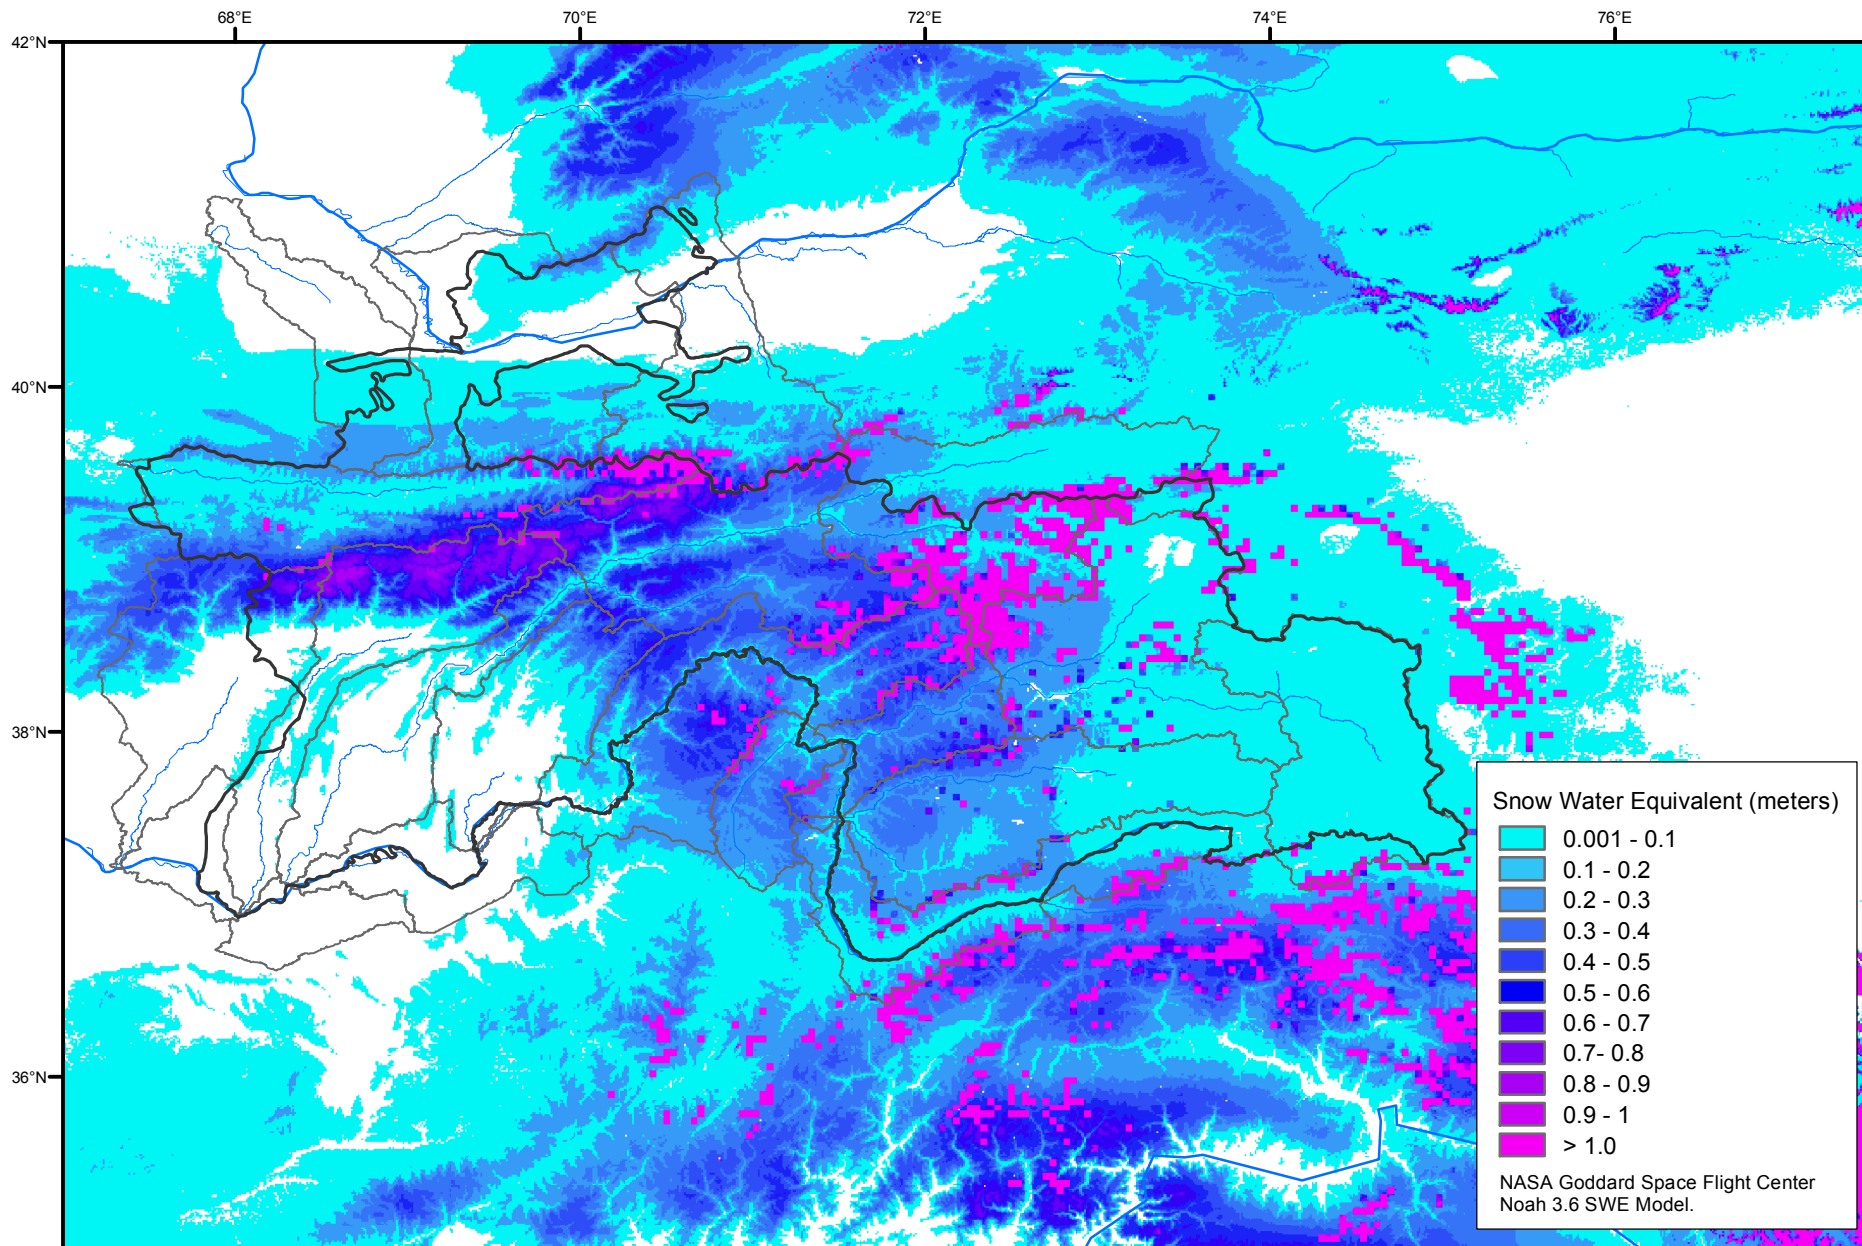

Snow Water Equivalent by Basin

February 22, 2020

Map created by USGS/EROS