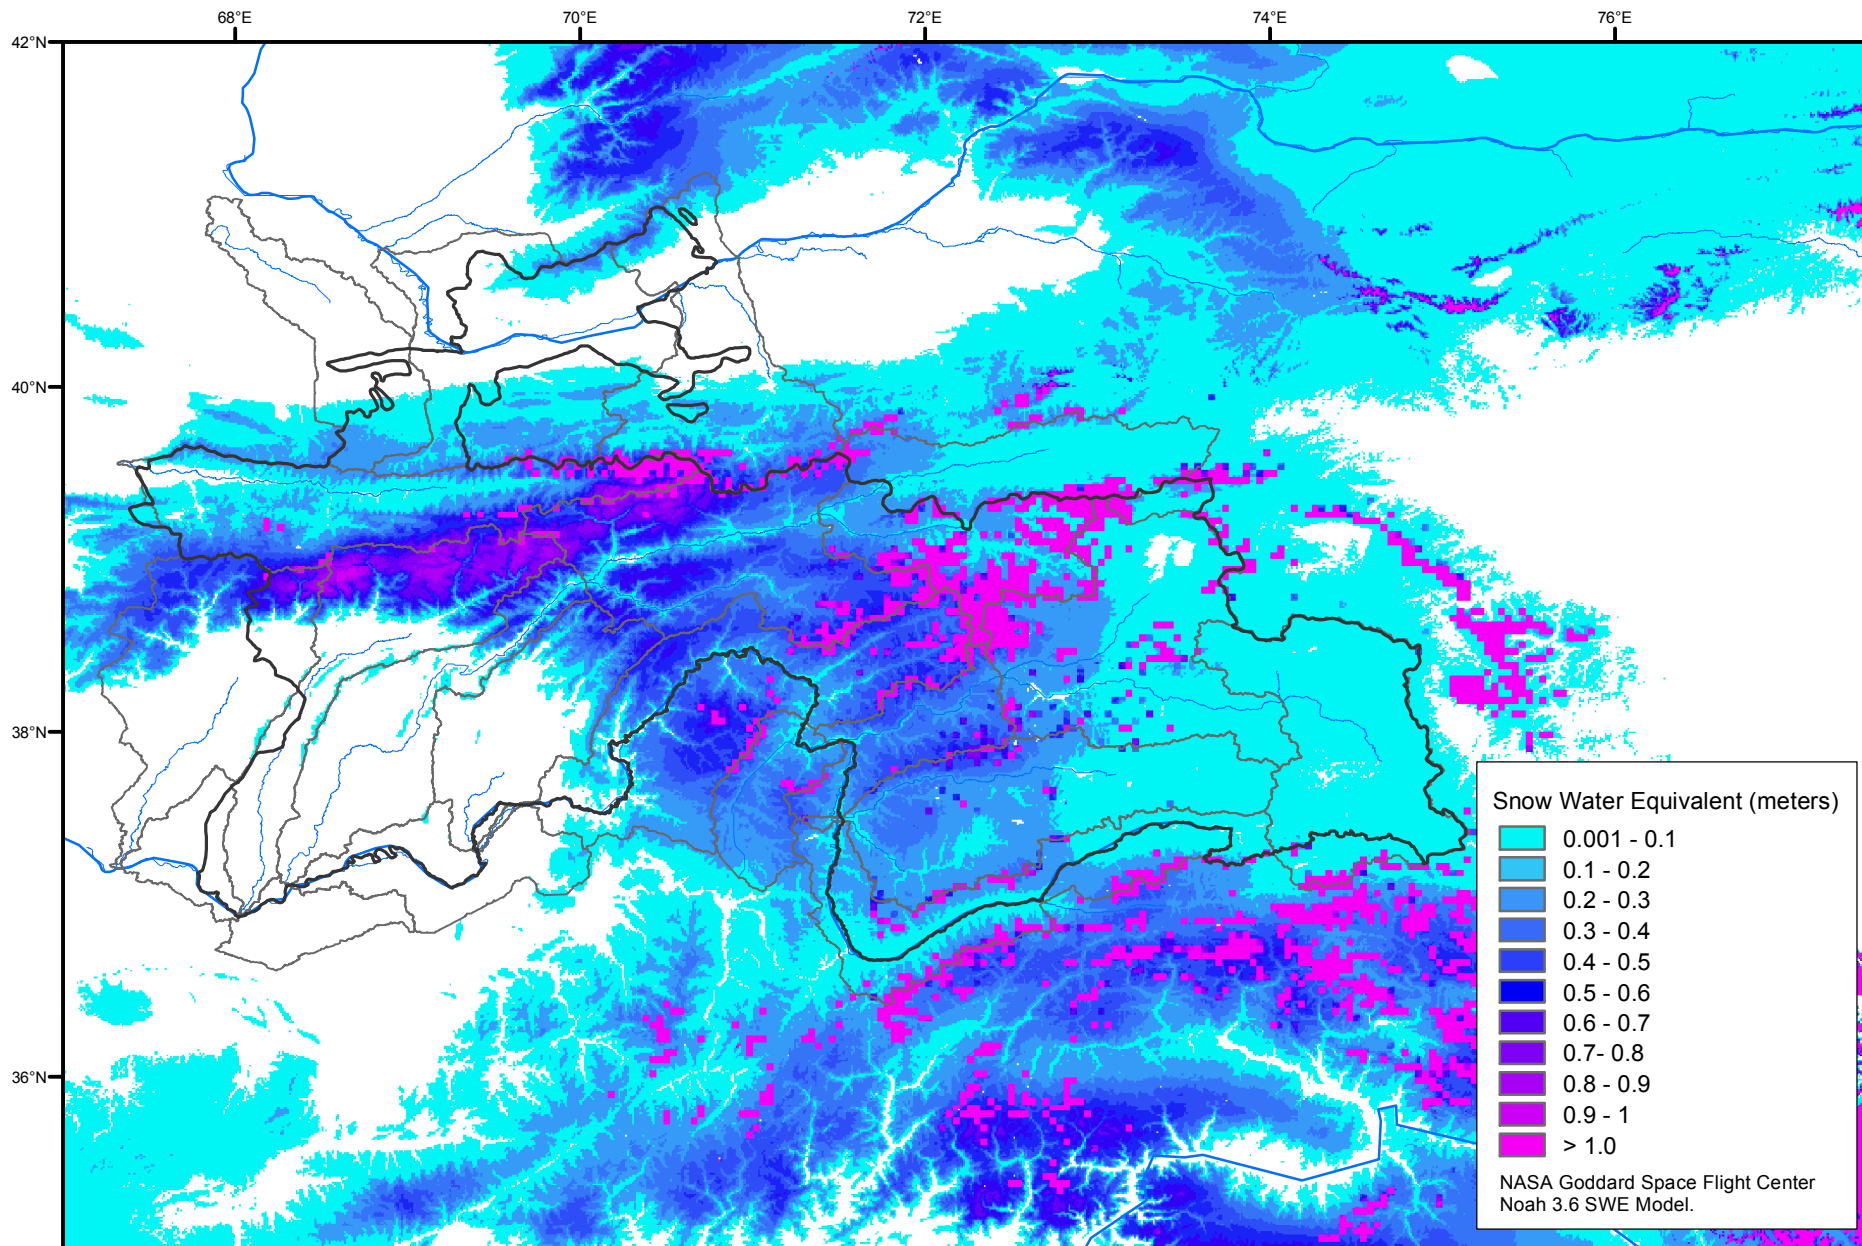

# Snow Water Equivalent by Basin

February 26, 2020

Map created by USGS/EROS