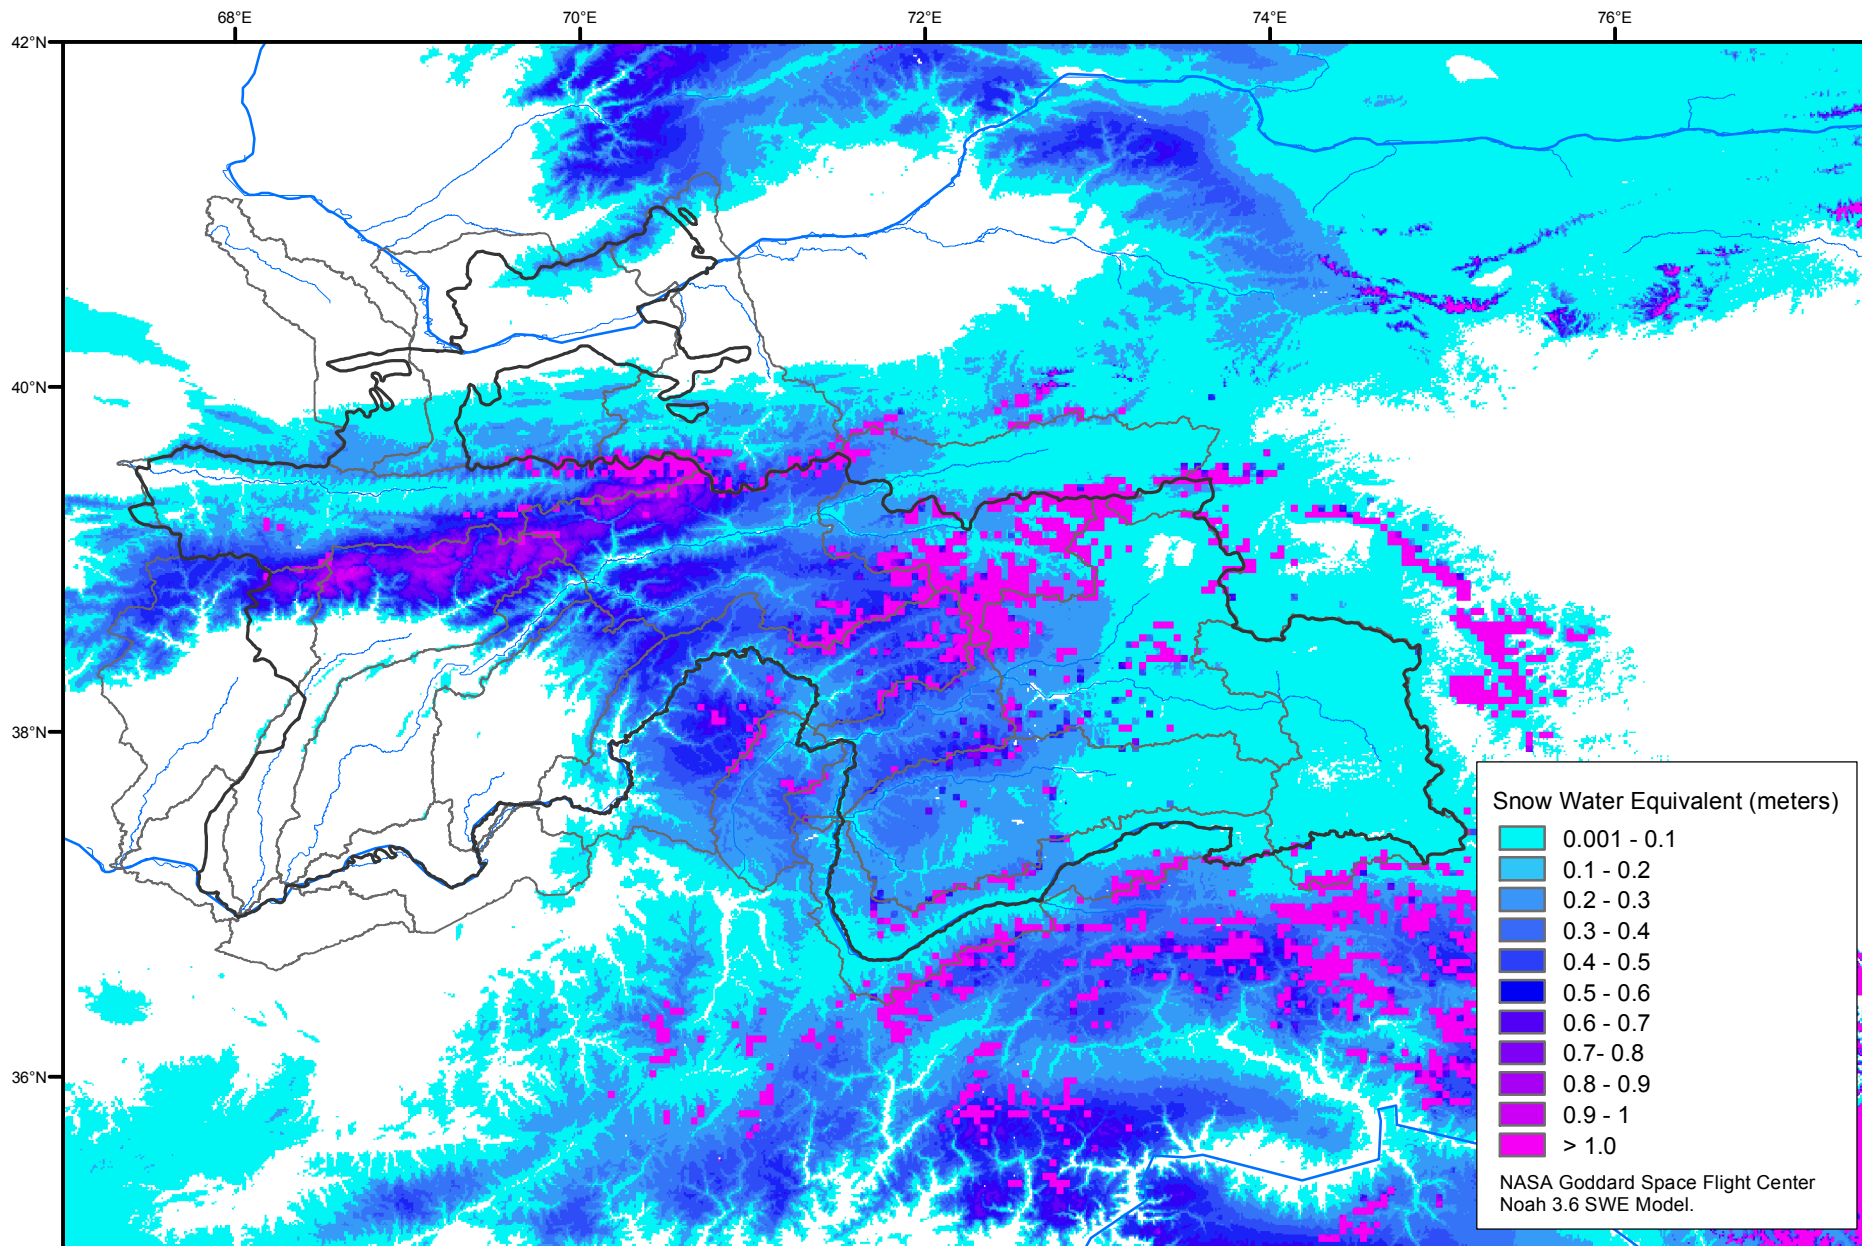

Snow Water Equivalent by Basin

February 27, 2020

Map created by USGS/EROS