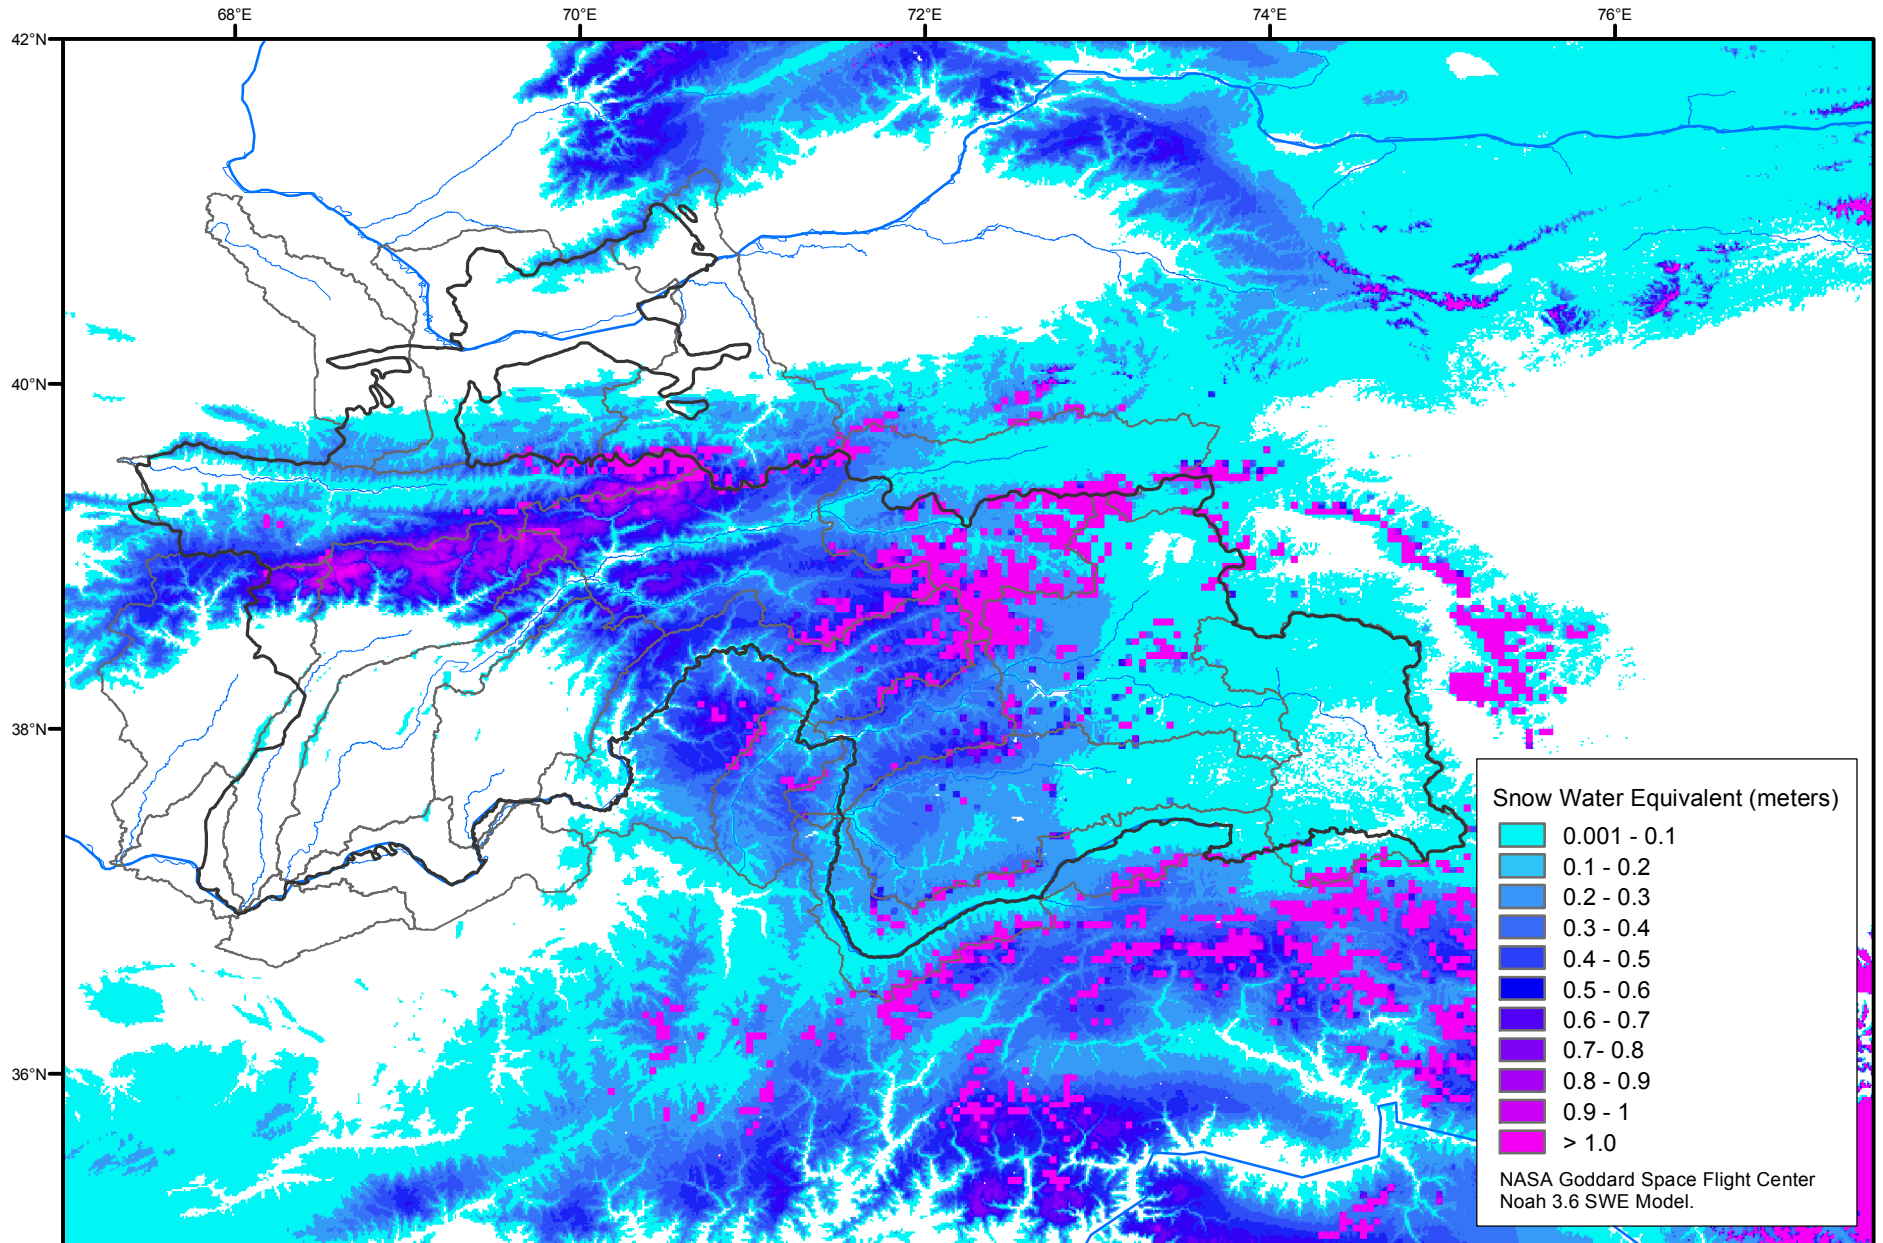

# Snow Water Equivalent by Basin

March 06, 2020

Map created by USGS/EROS