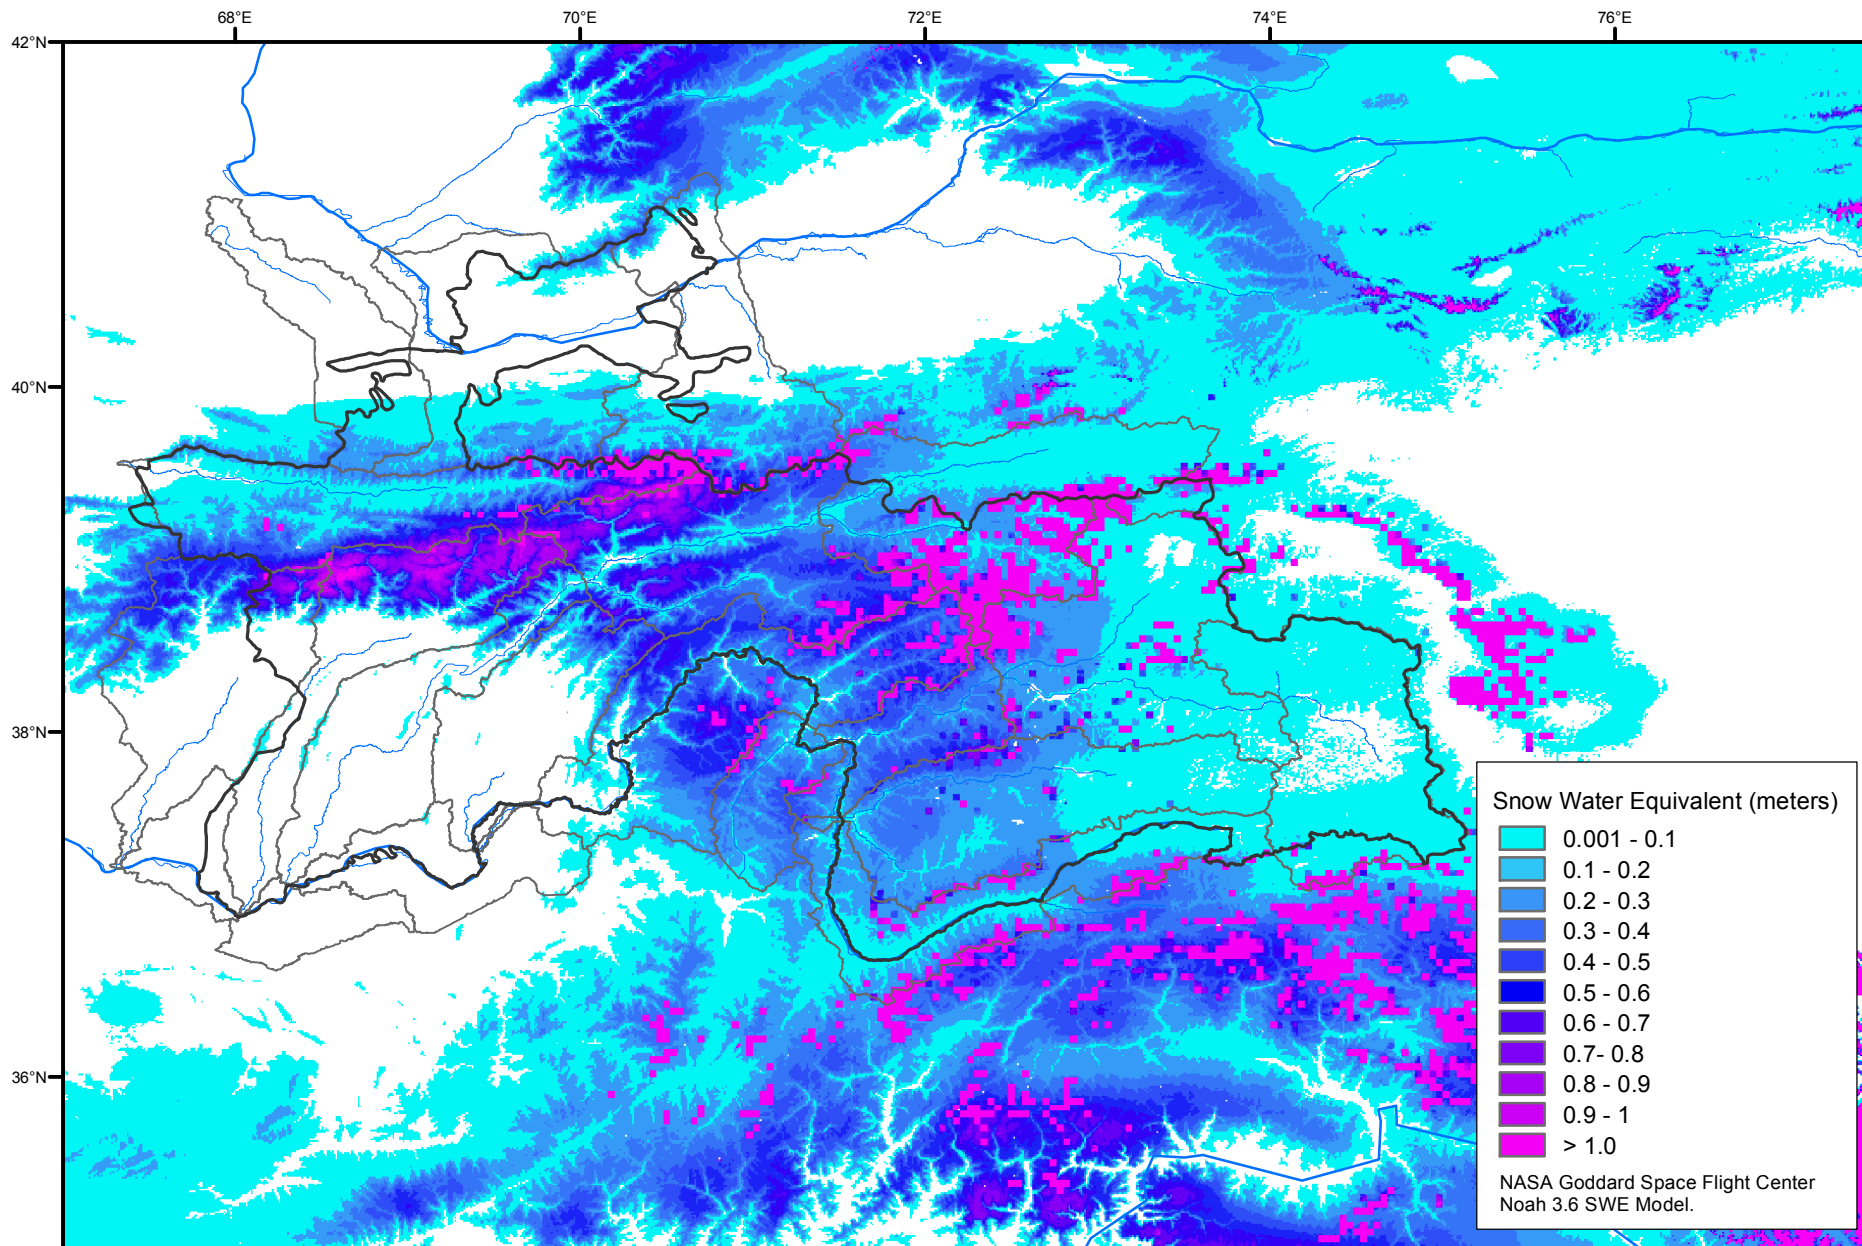

# Snow Water Equivalent by Basin

March 07, 2020

Map created by USGS/EROS