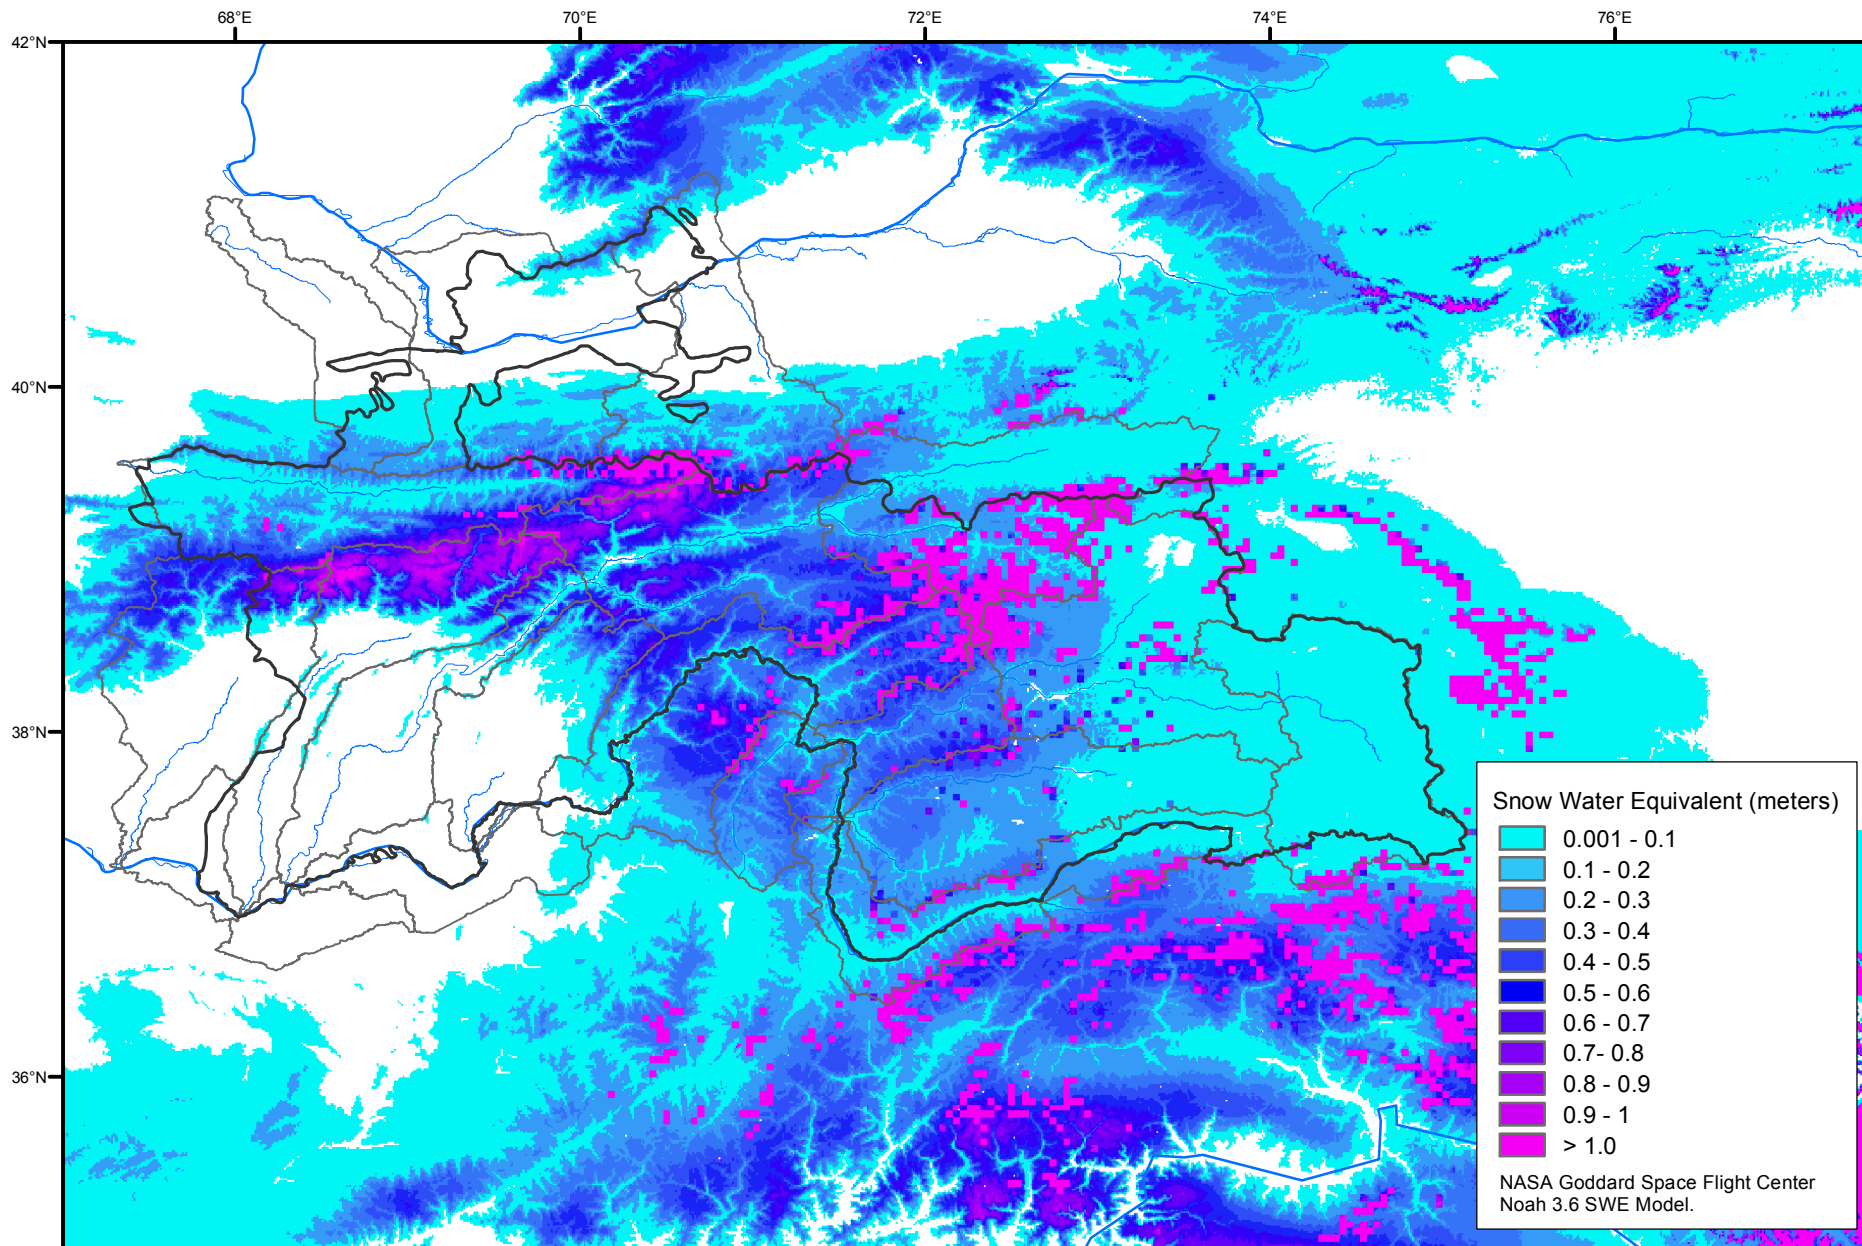

Snow Water Equivalent by Basin

March 08, 2020

Map created by USGS/EROS