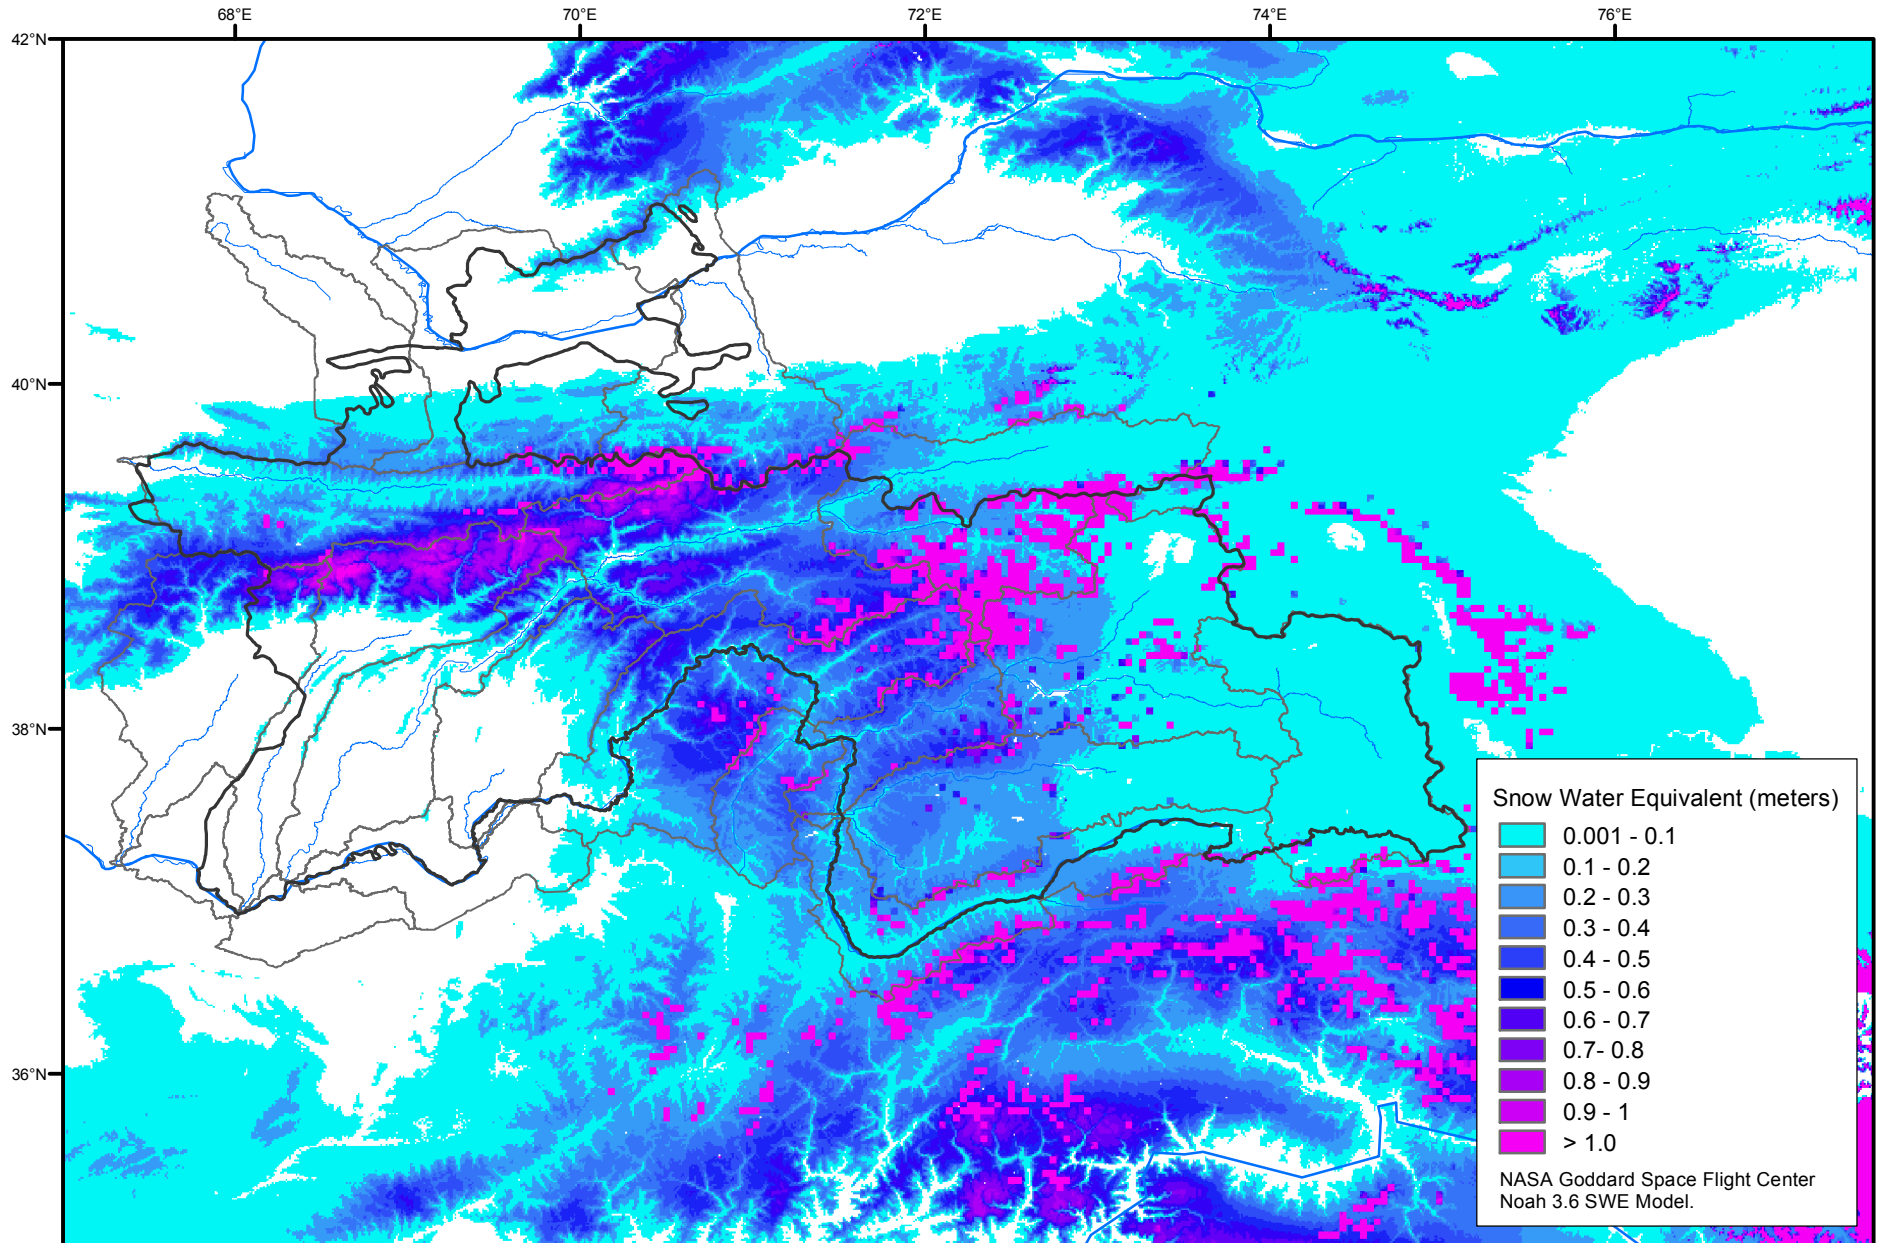

Snow Water Equivalent by Basin

March 10, 2020

Map created by USGS/EROS