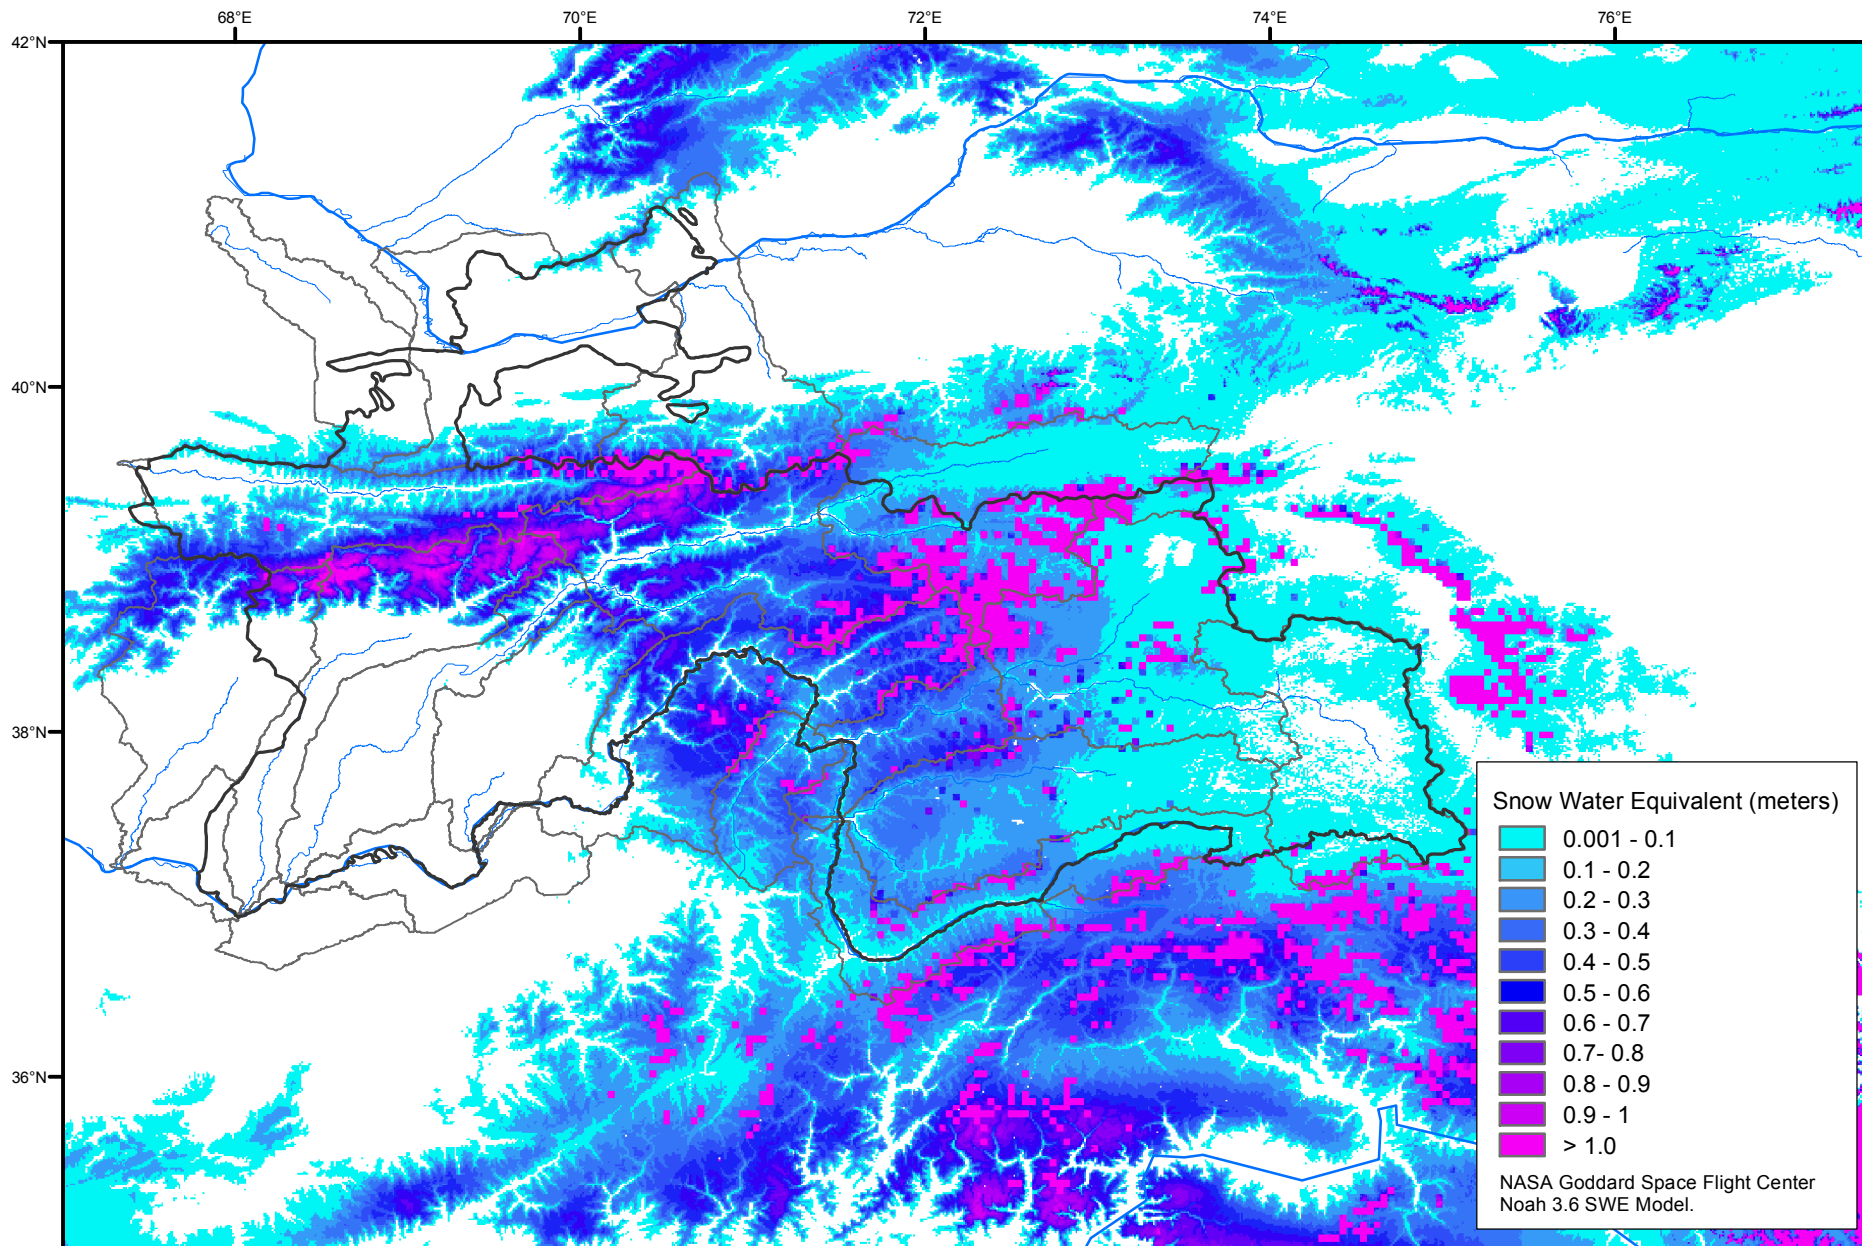

# Snow Water Equivalent by Basin

March 24, 2020

Map created by USGS/EROS