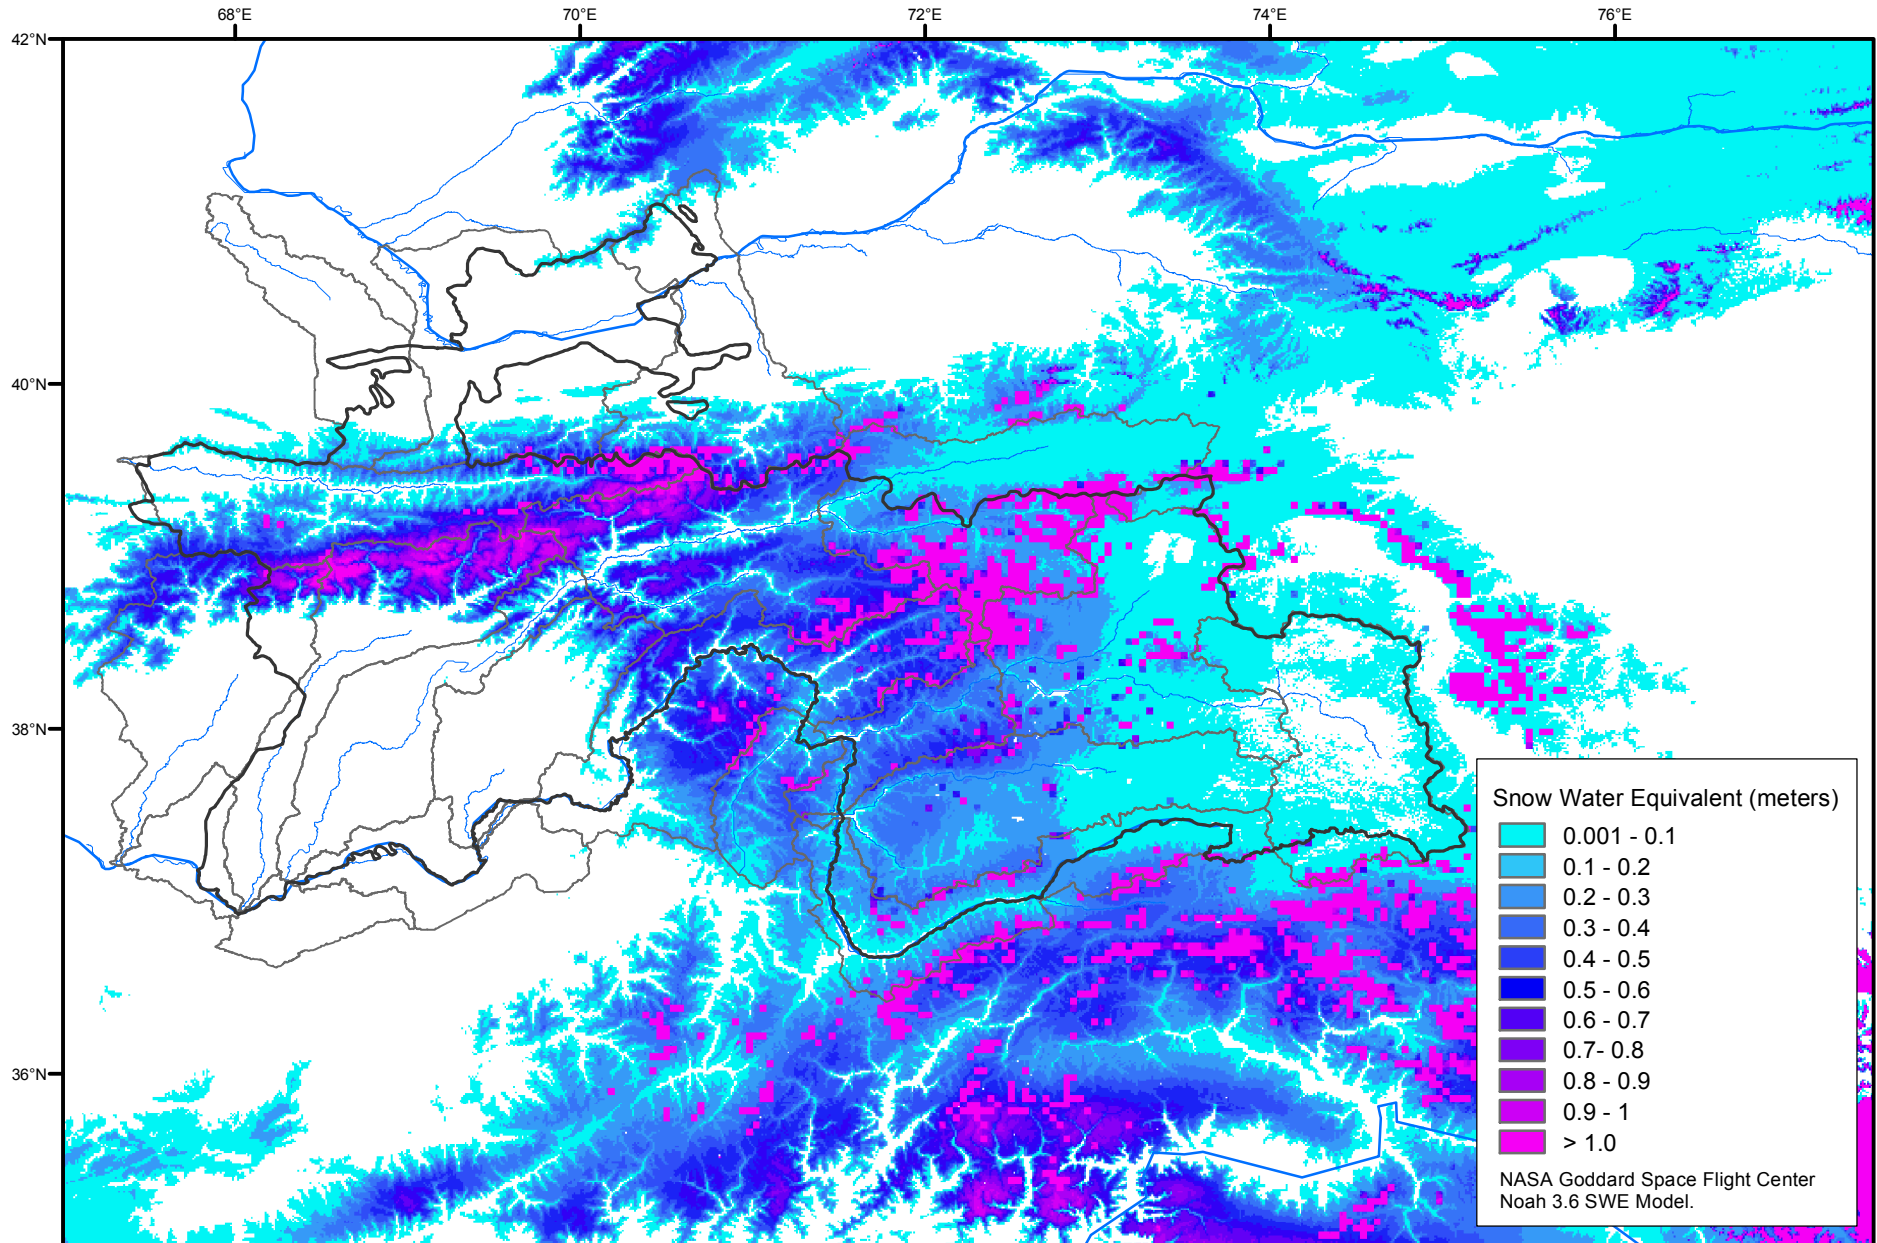

Snow Water Equivalent by Basin

March 25, 2020

Map created by USGS/EROS