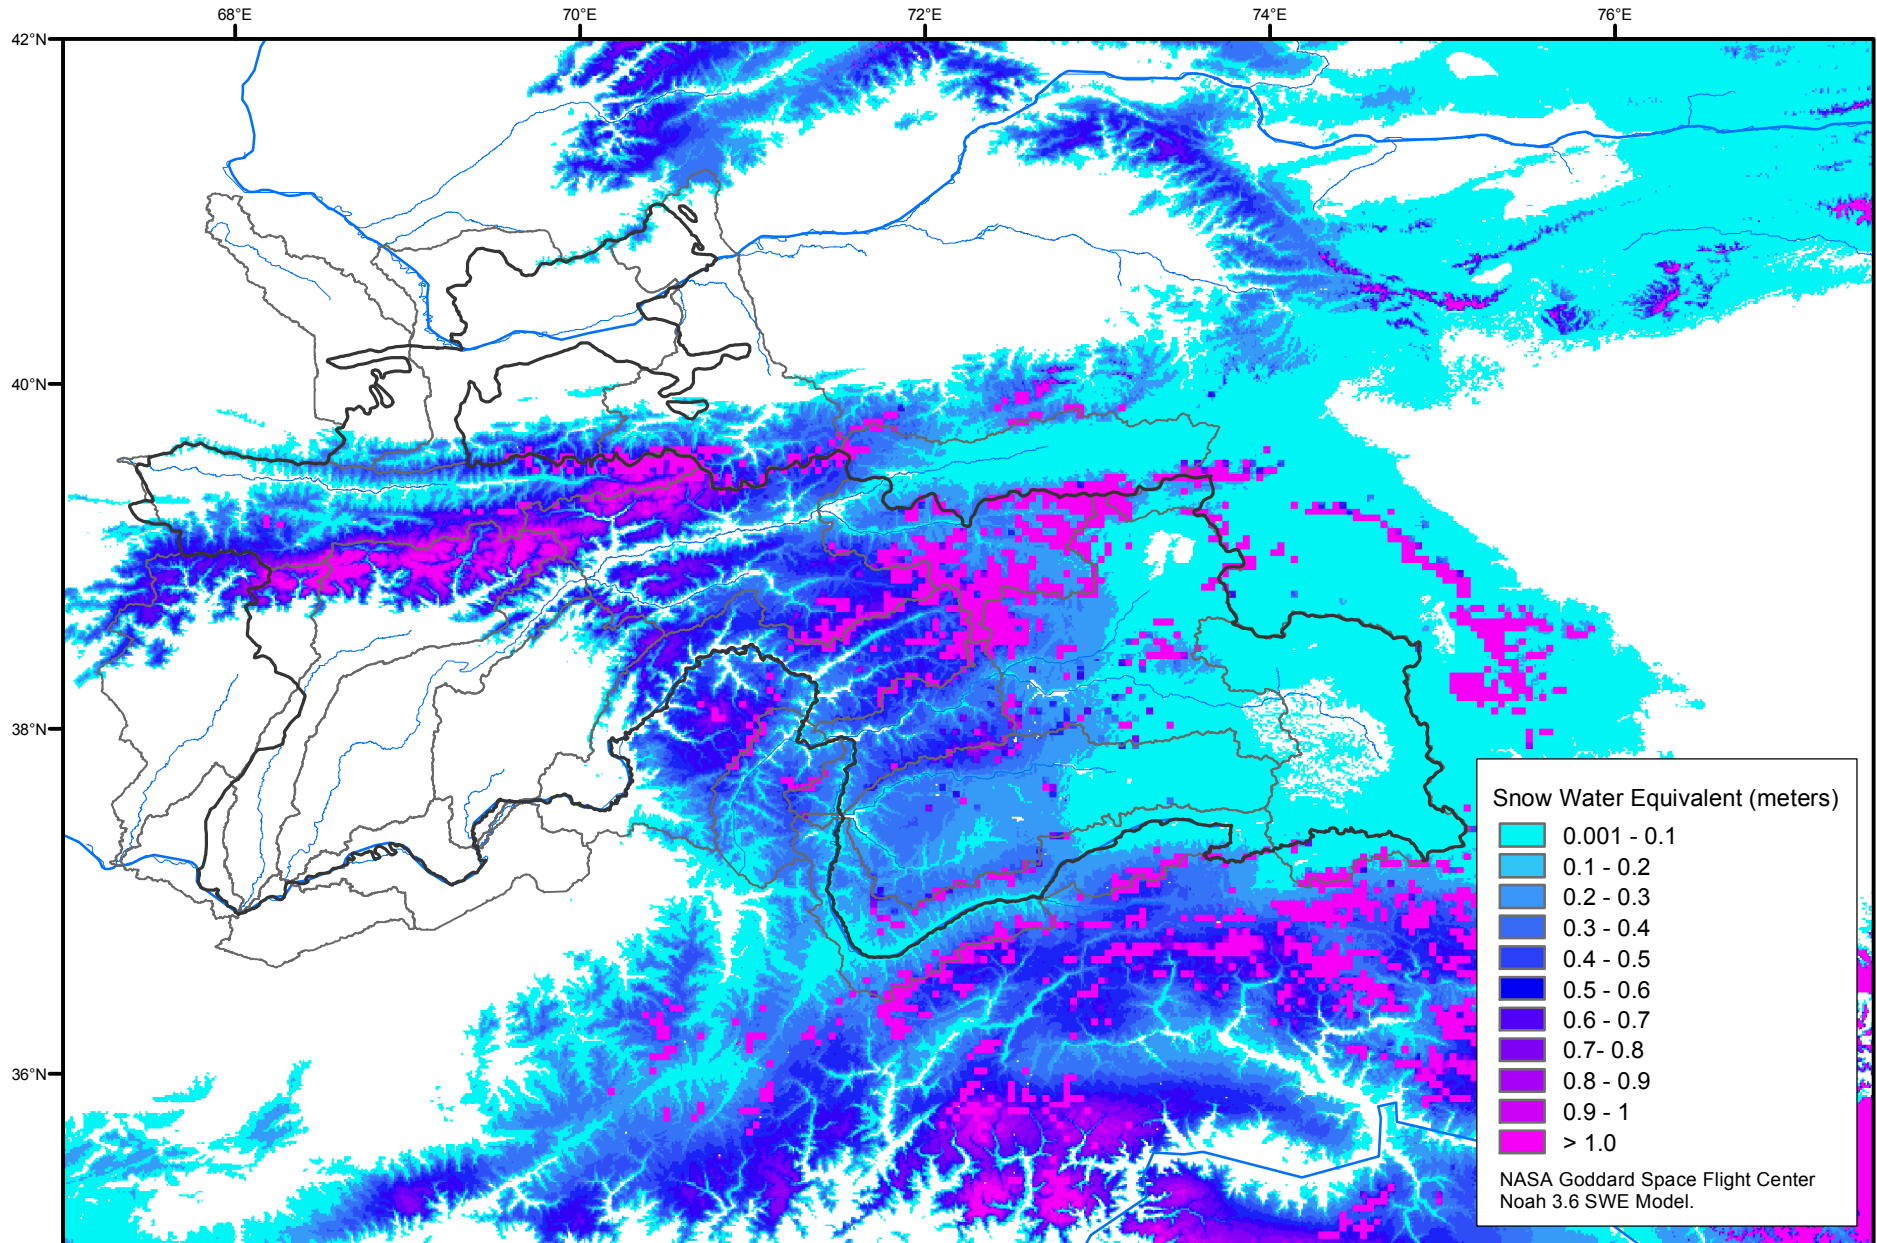

Snow Water Equivalent by Basin

April 02, 2020

Map created by USGS/EROS