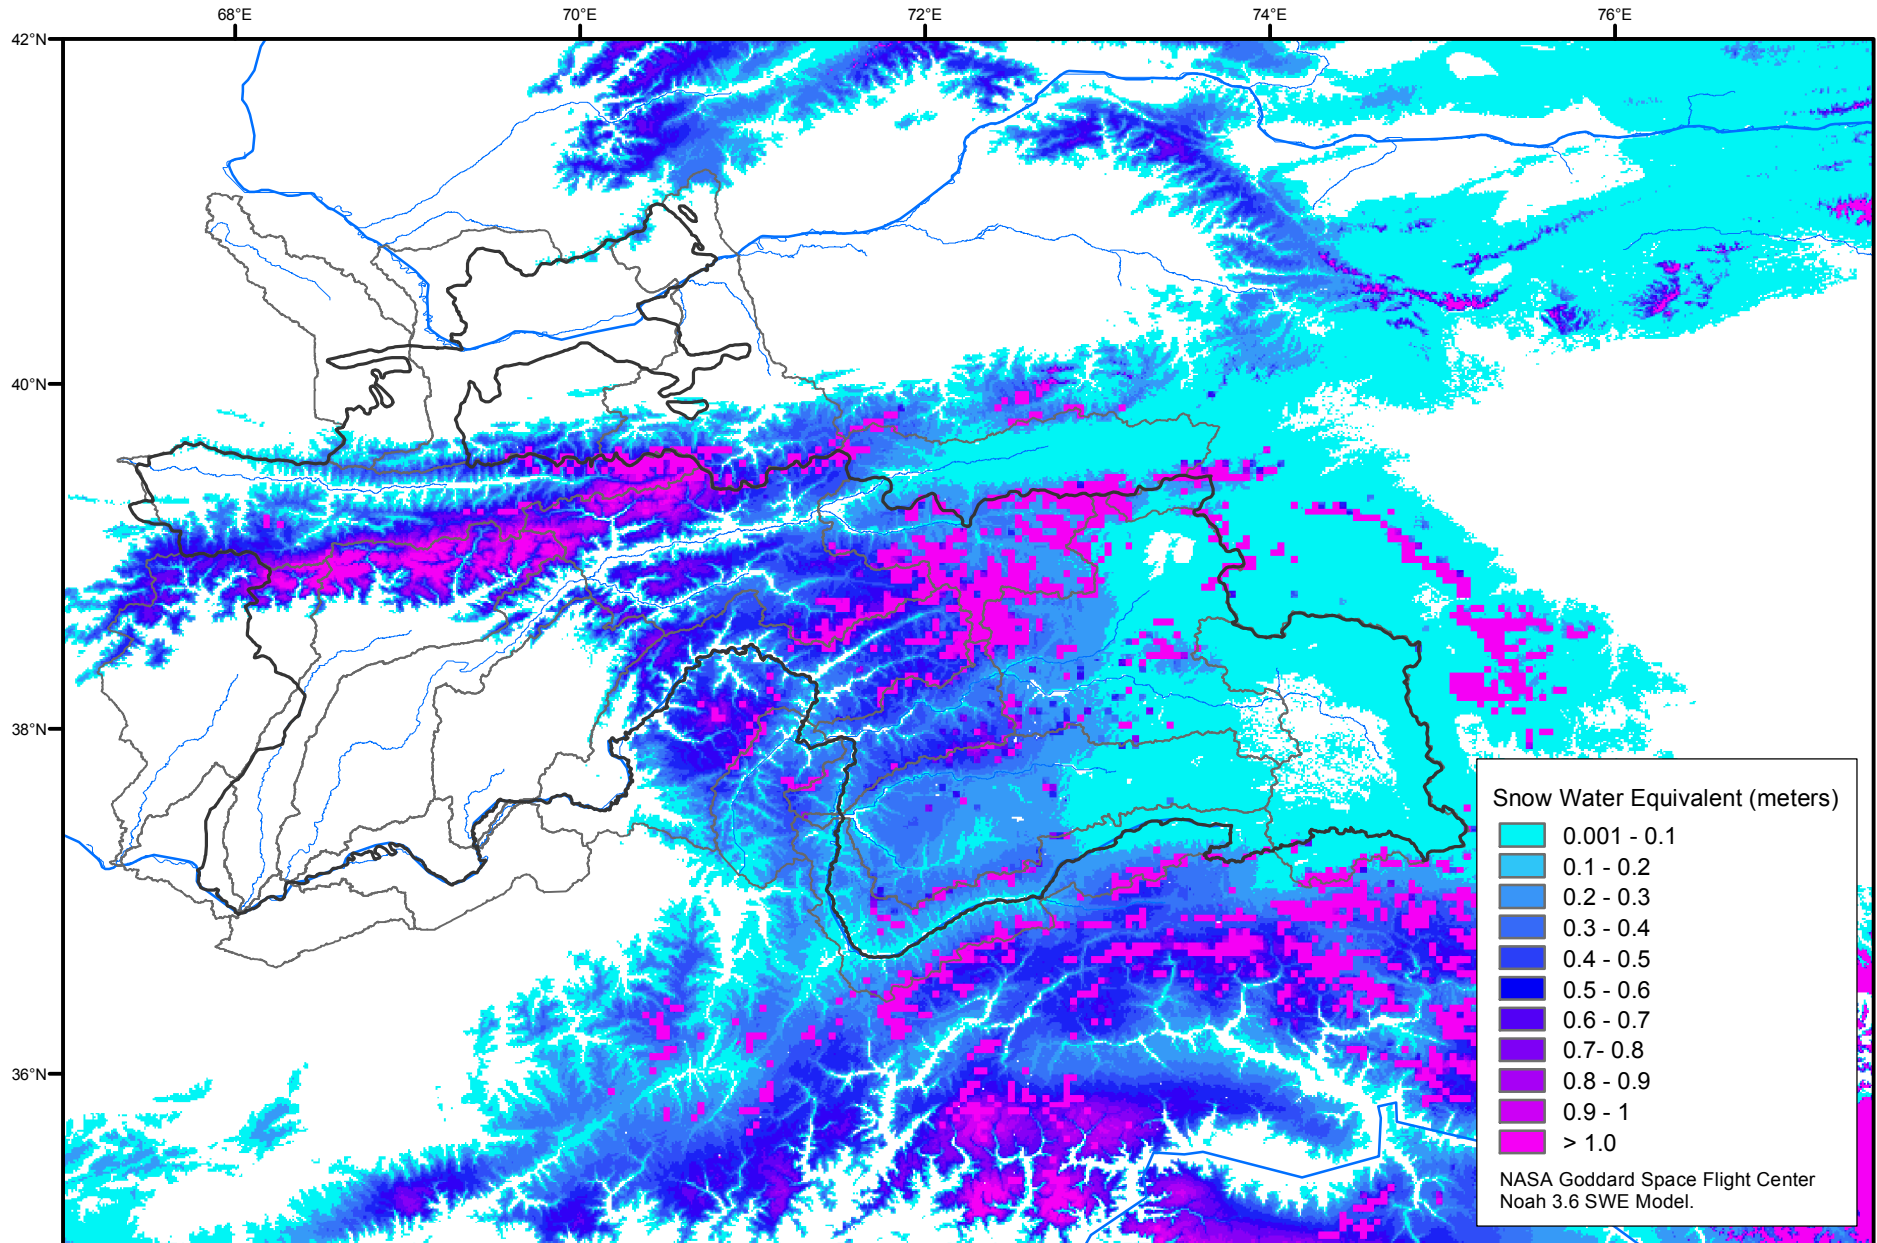

Snow Water Equivalent by Basin

April 04, 2020

Map created by USGS/EROS