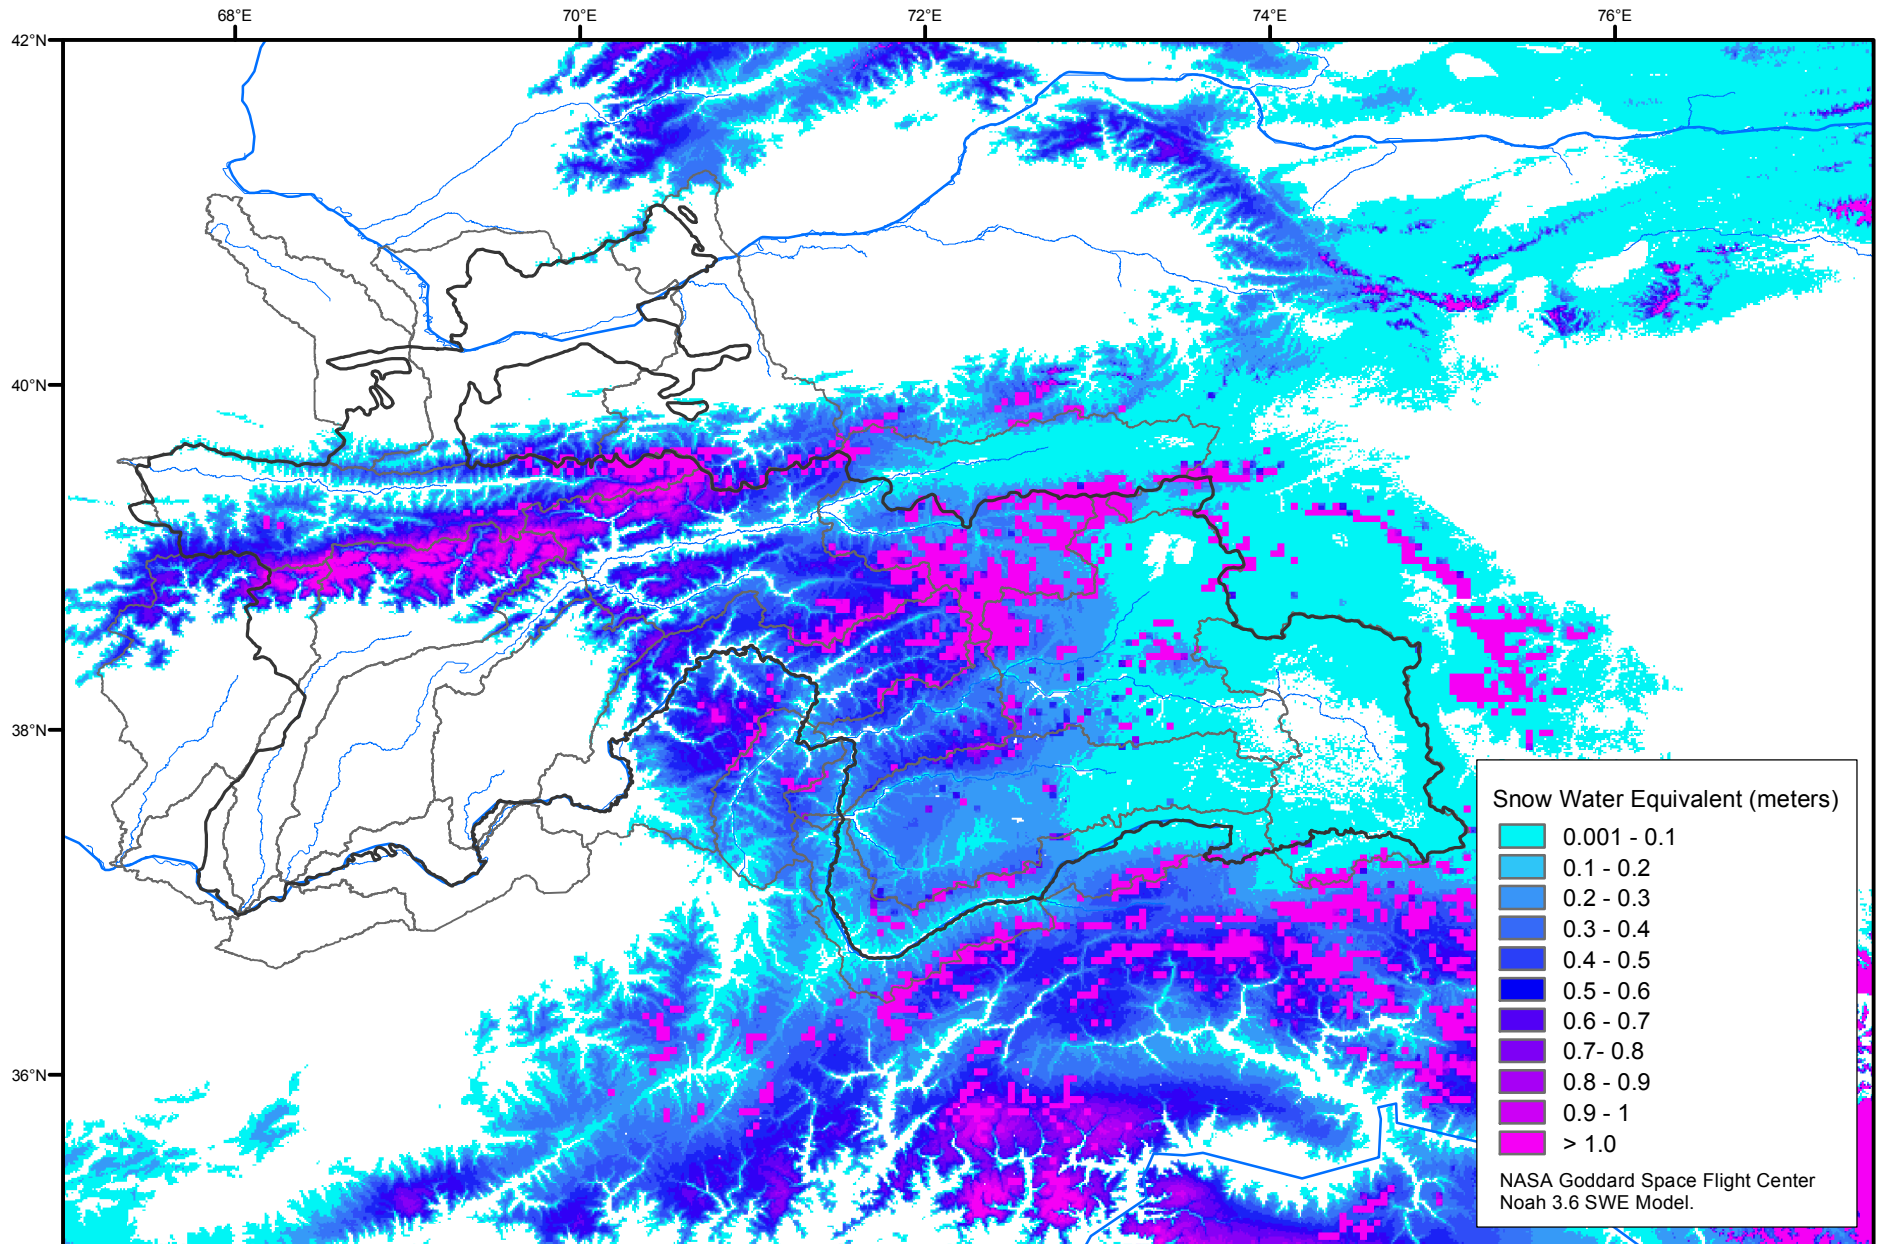

Snow Water Equivalent by Basin

April 05, 2020

Map created by USGS/EROS