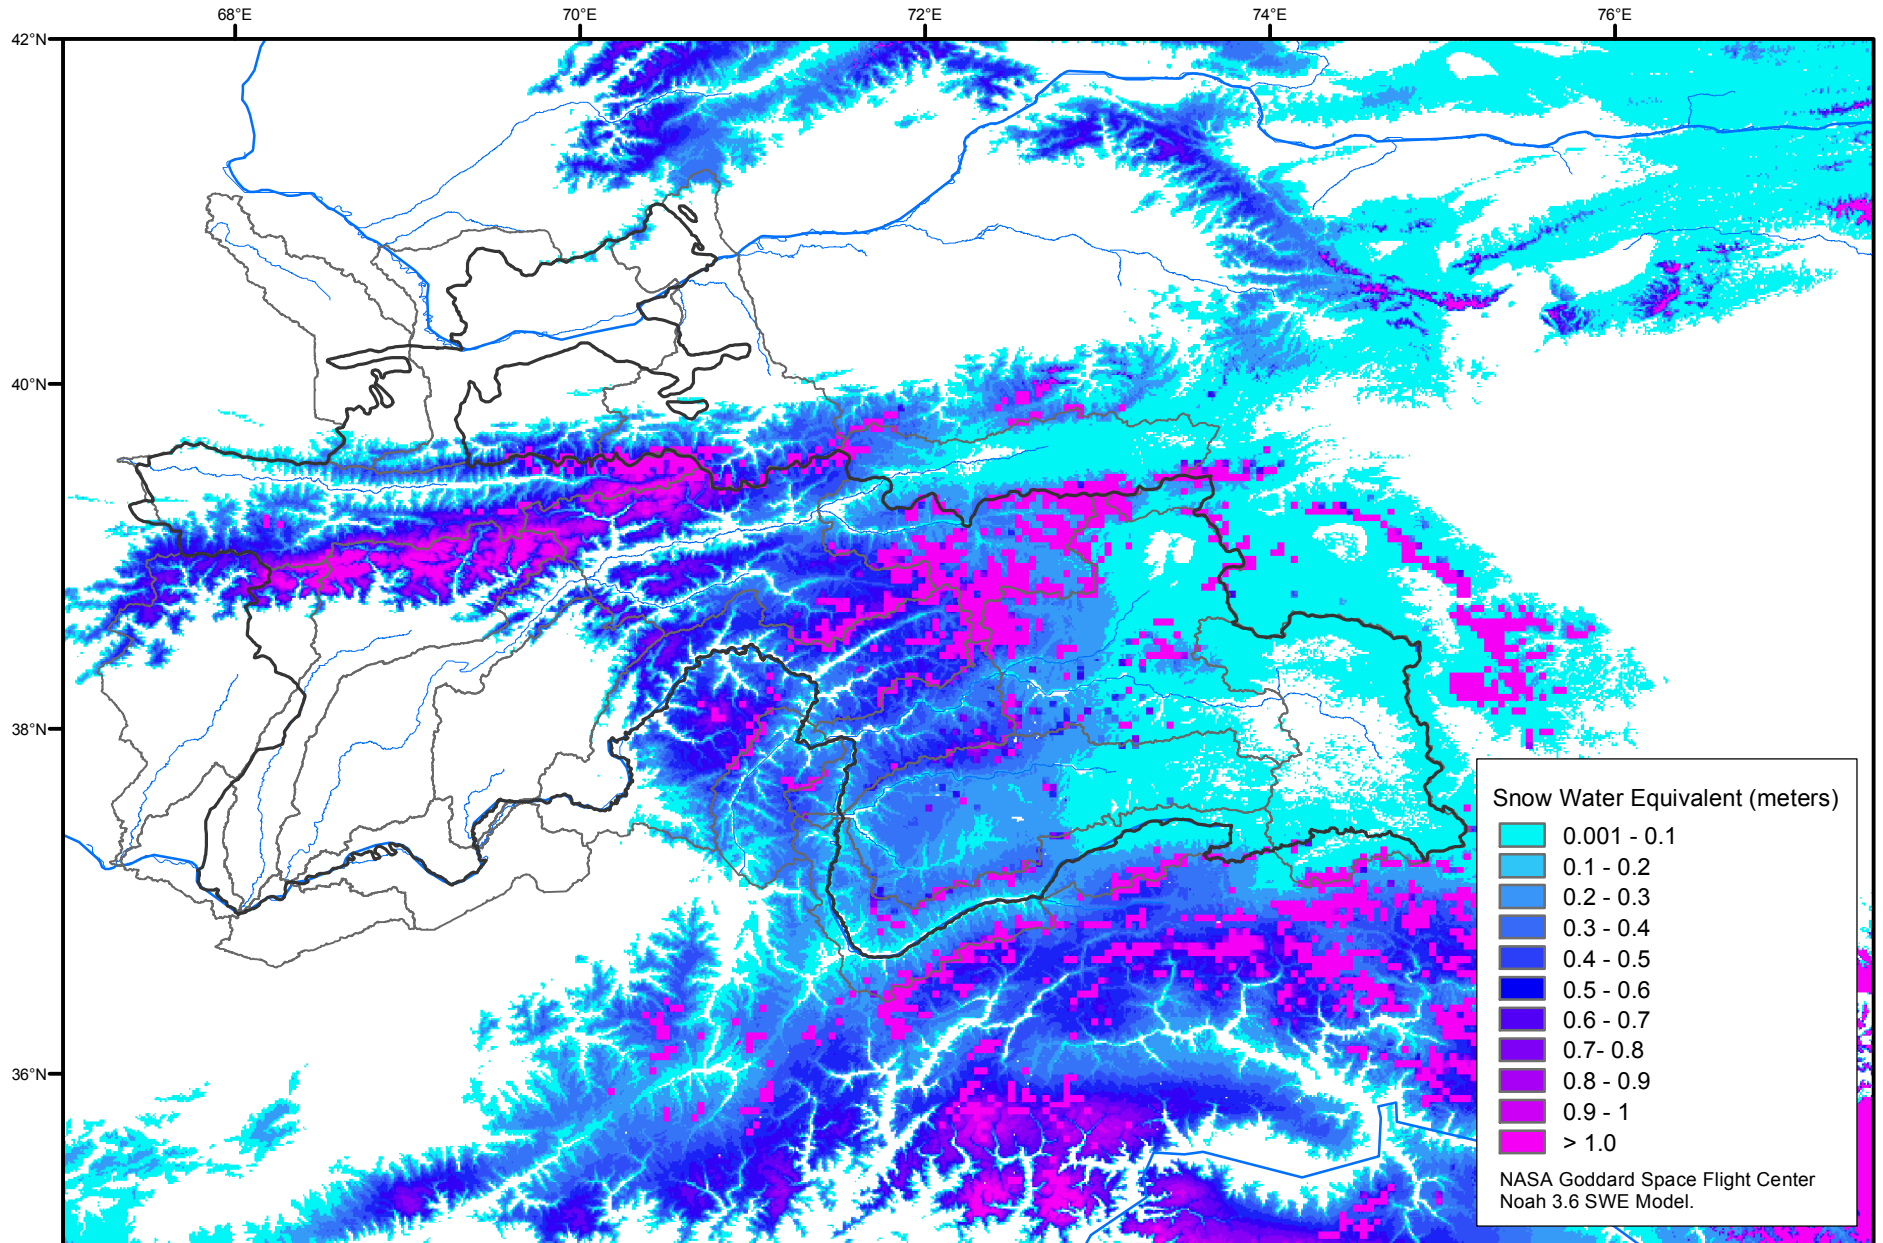

Snow Water Equivalent by Basin

April 06, 2020

Map created by USGS/EROS