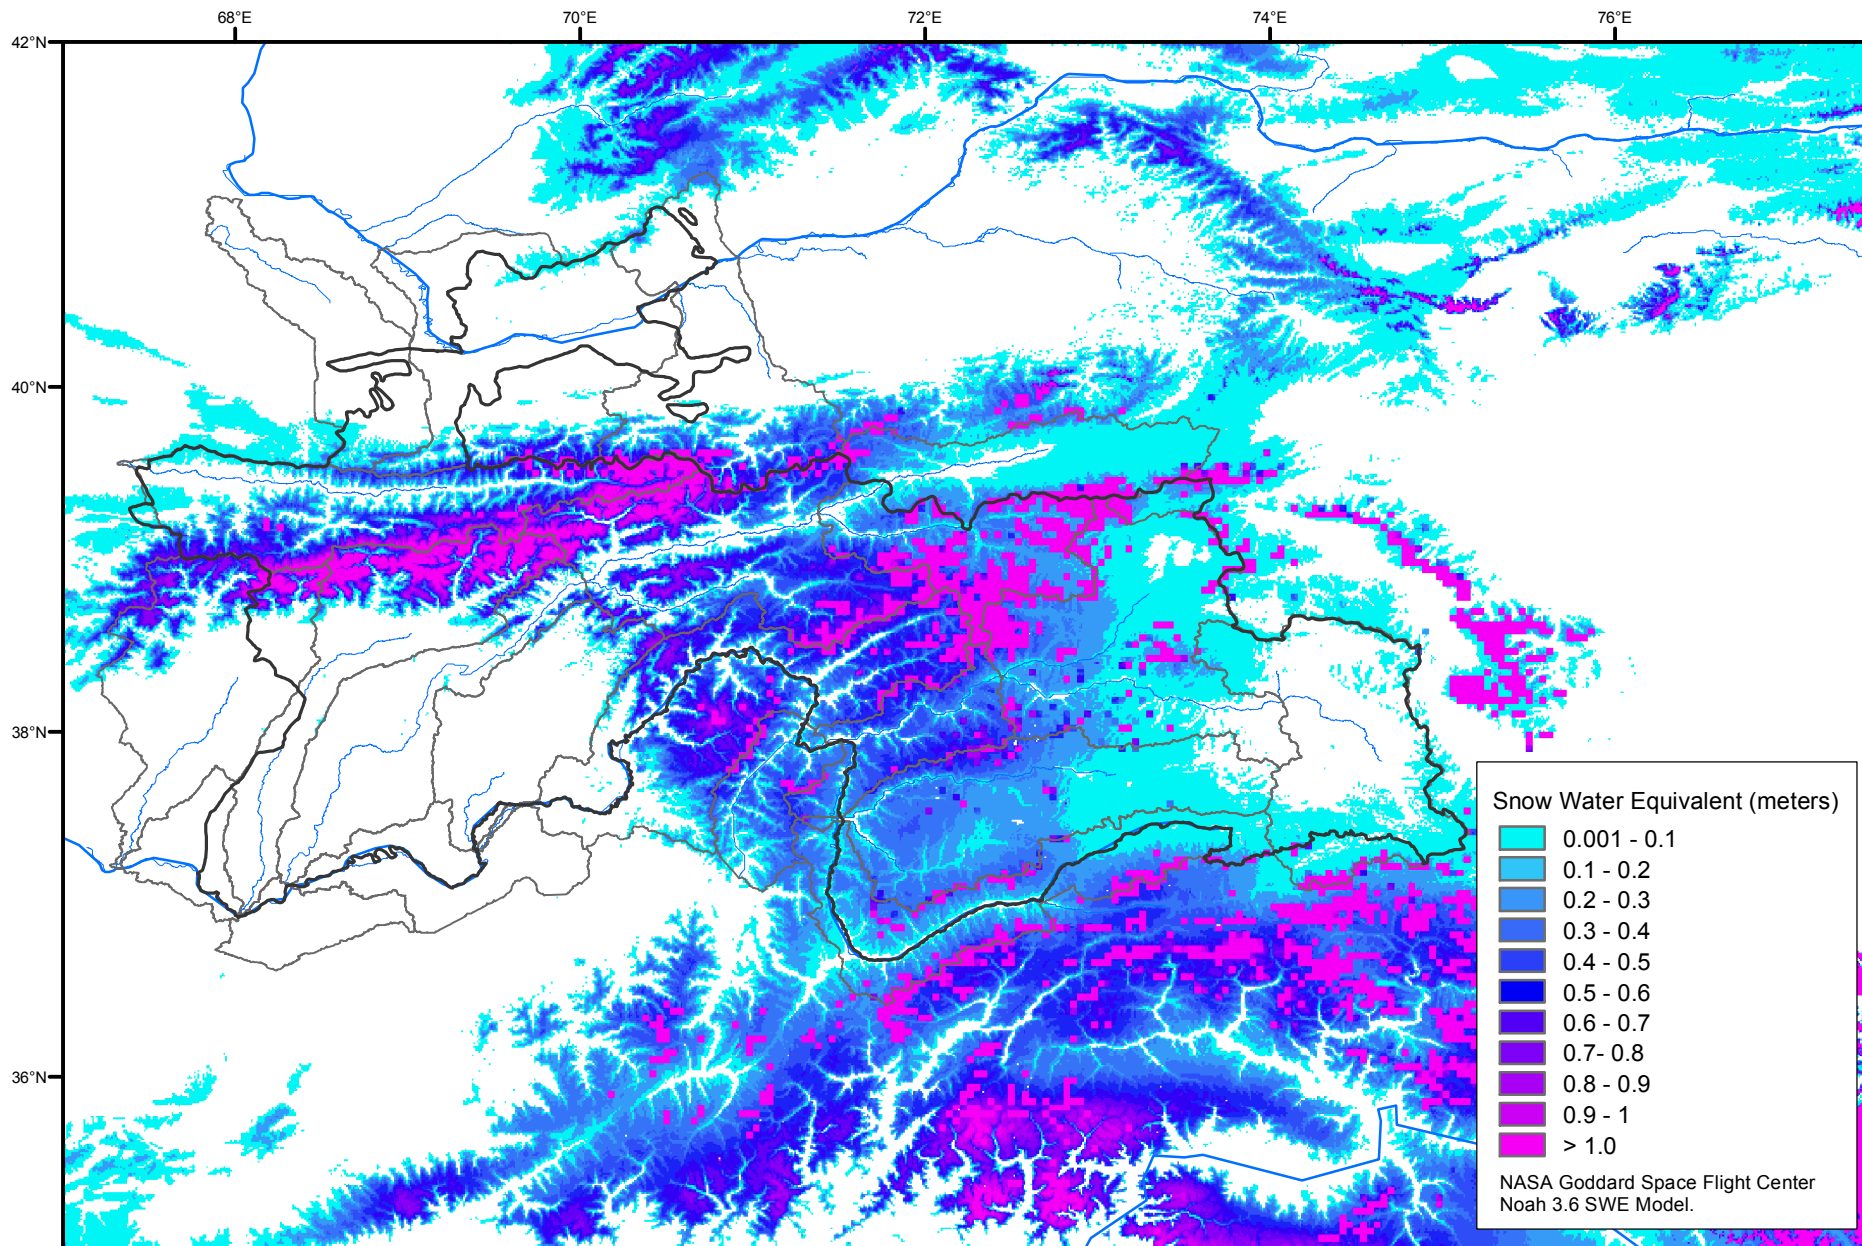

Snow Water Equivalent by Basin

April 14, 2020

Map created by USGS/EROS