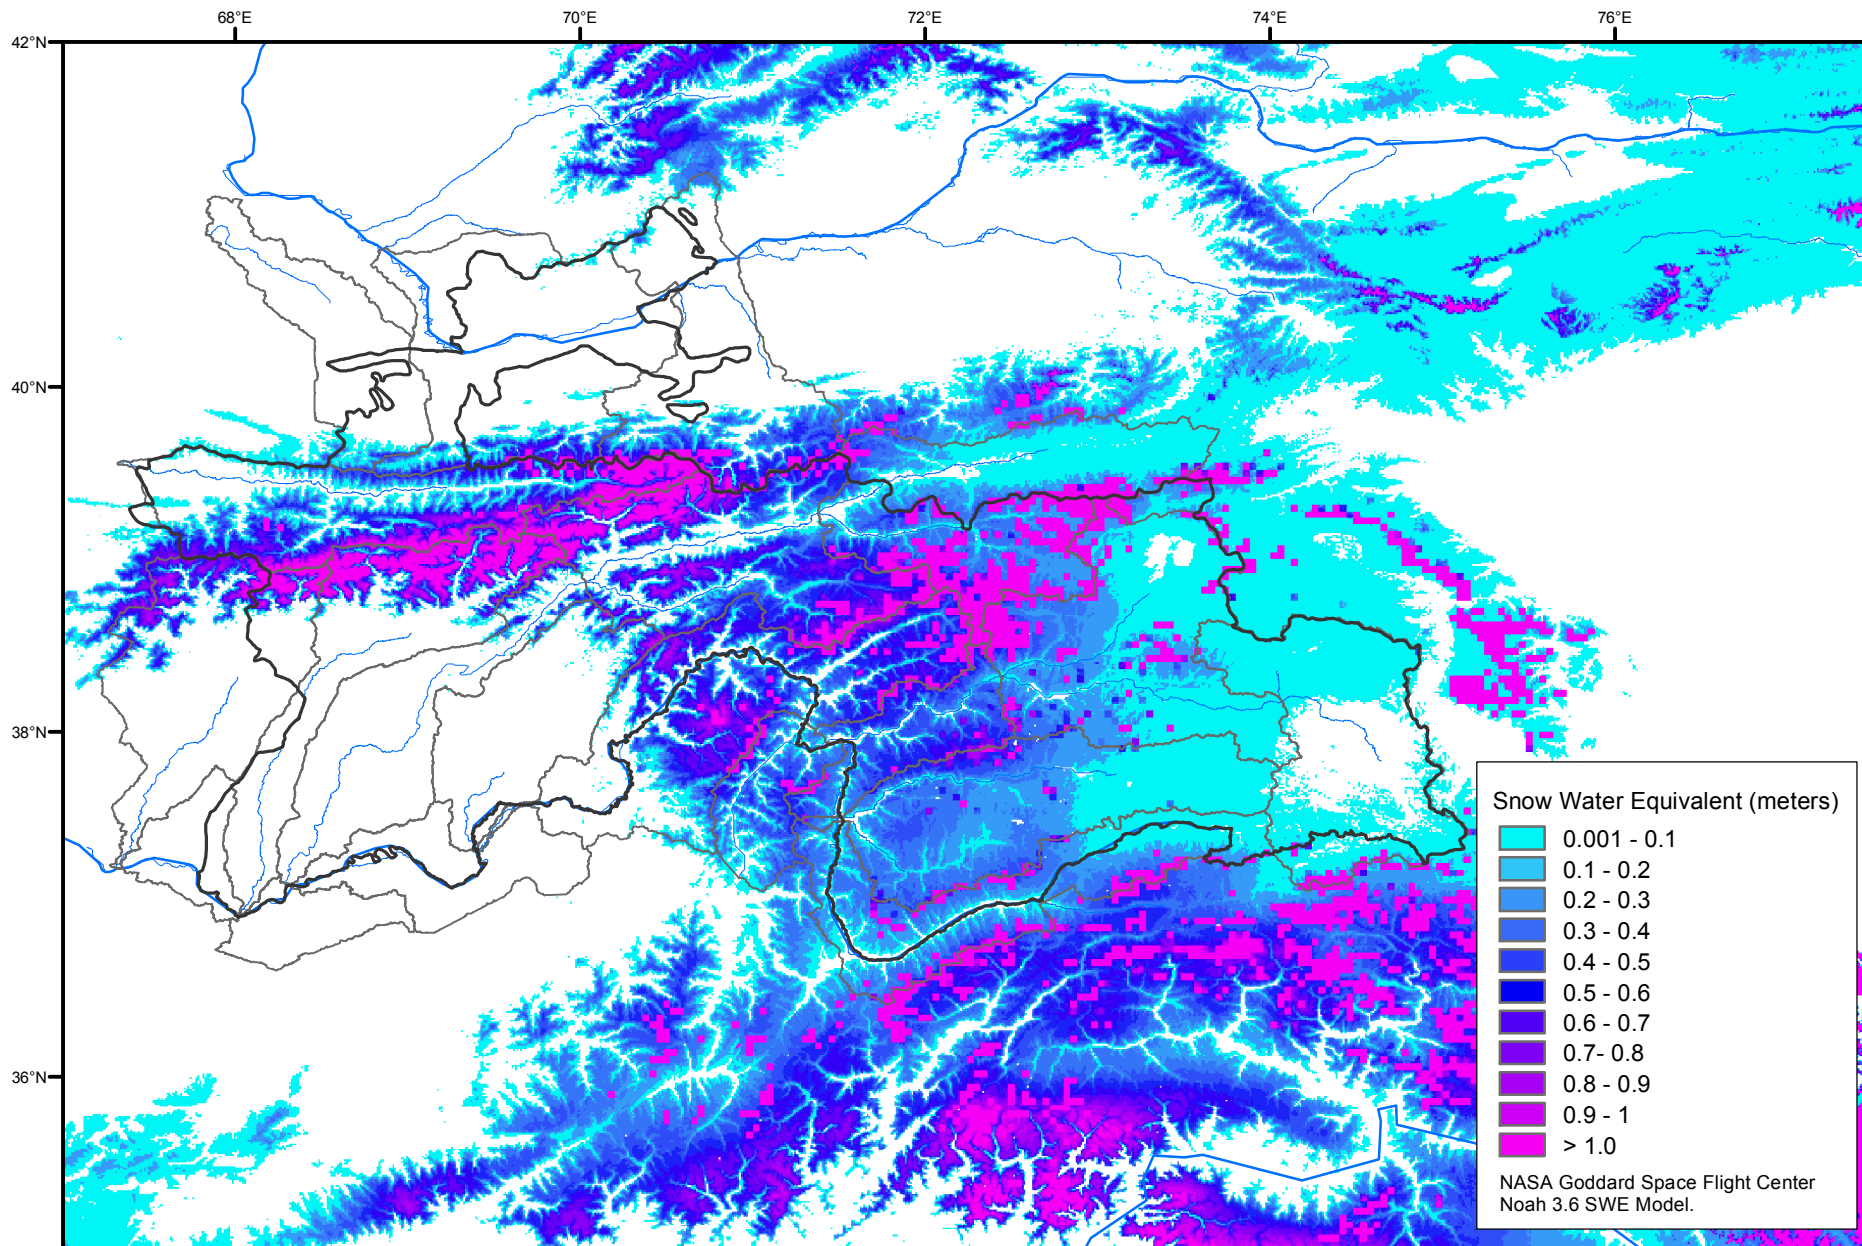

# Snow Water Equivalent by Basin

April 17, 2020

Map created by USGS/EROS