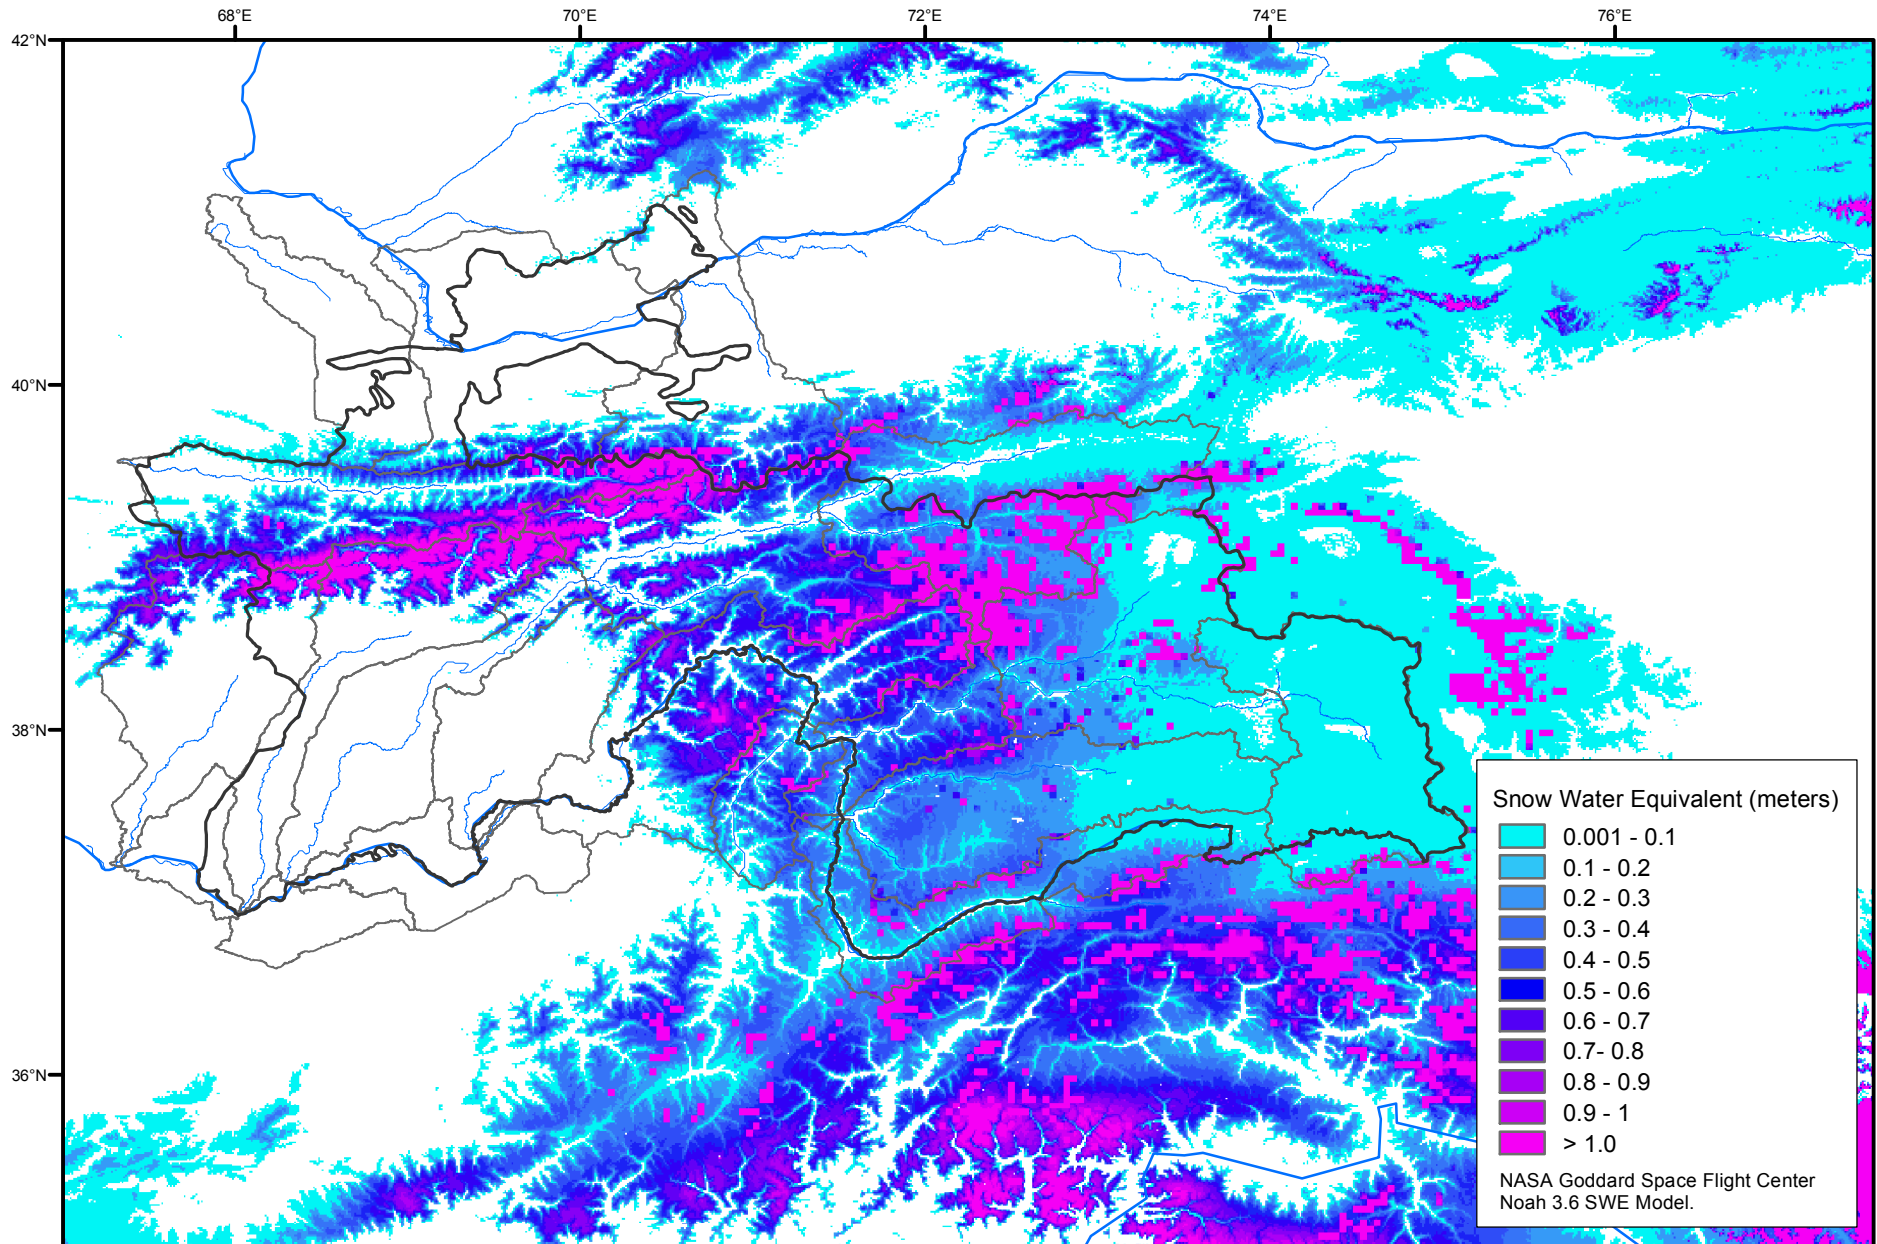

# Snow Water Equivalent by Basin

April 18, 2020

Map created by USGS/EROS