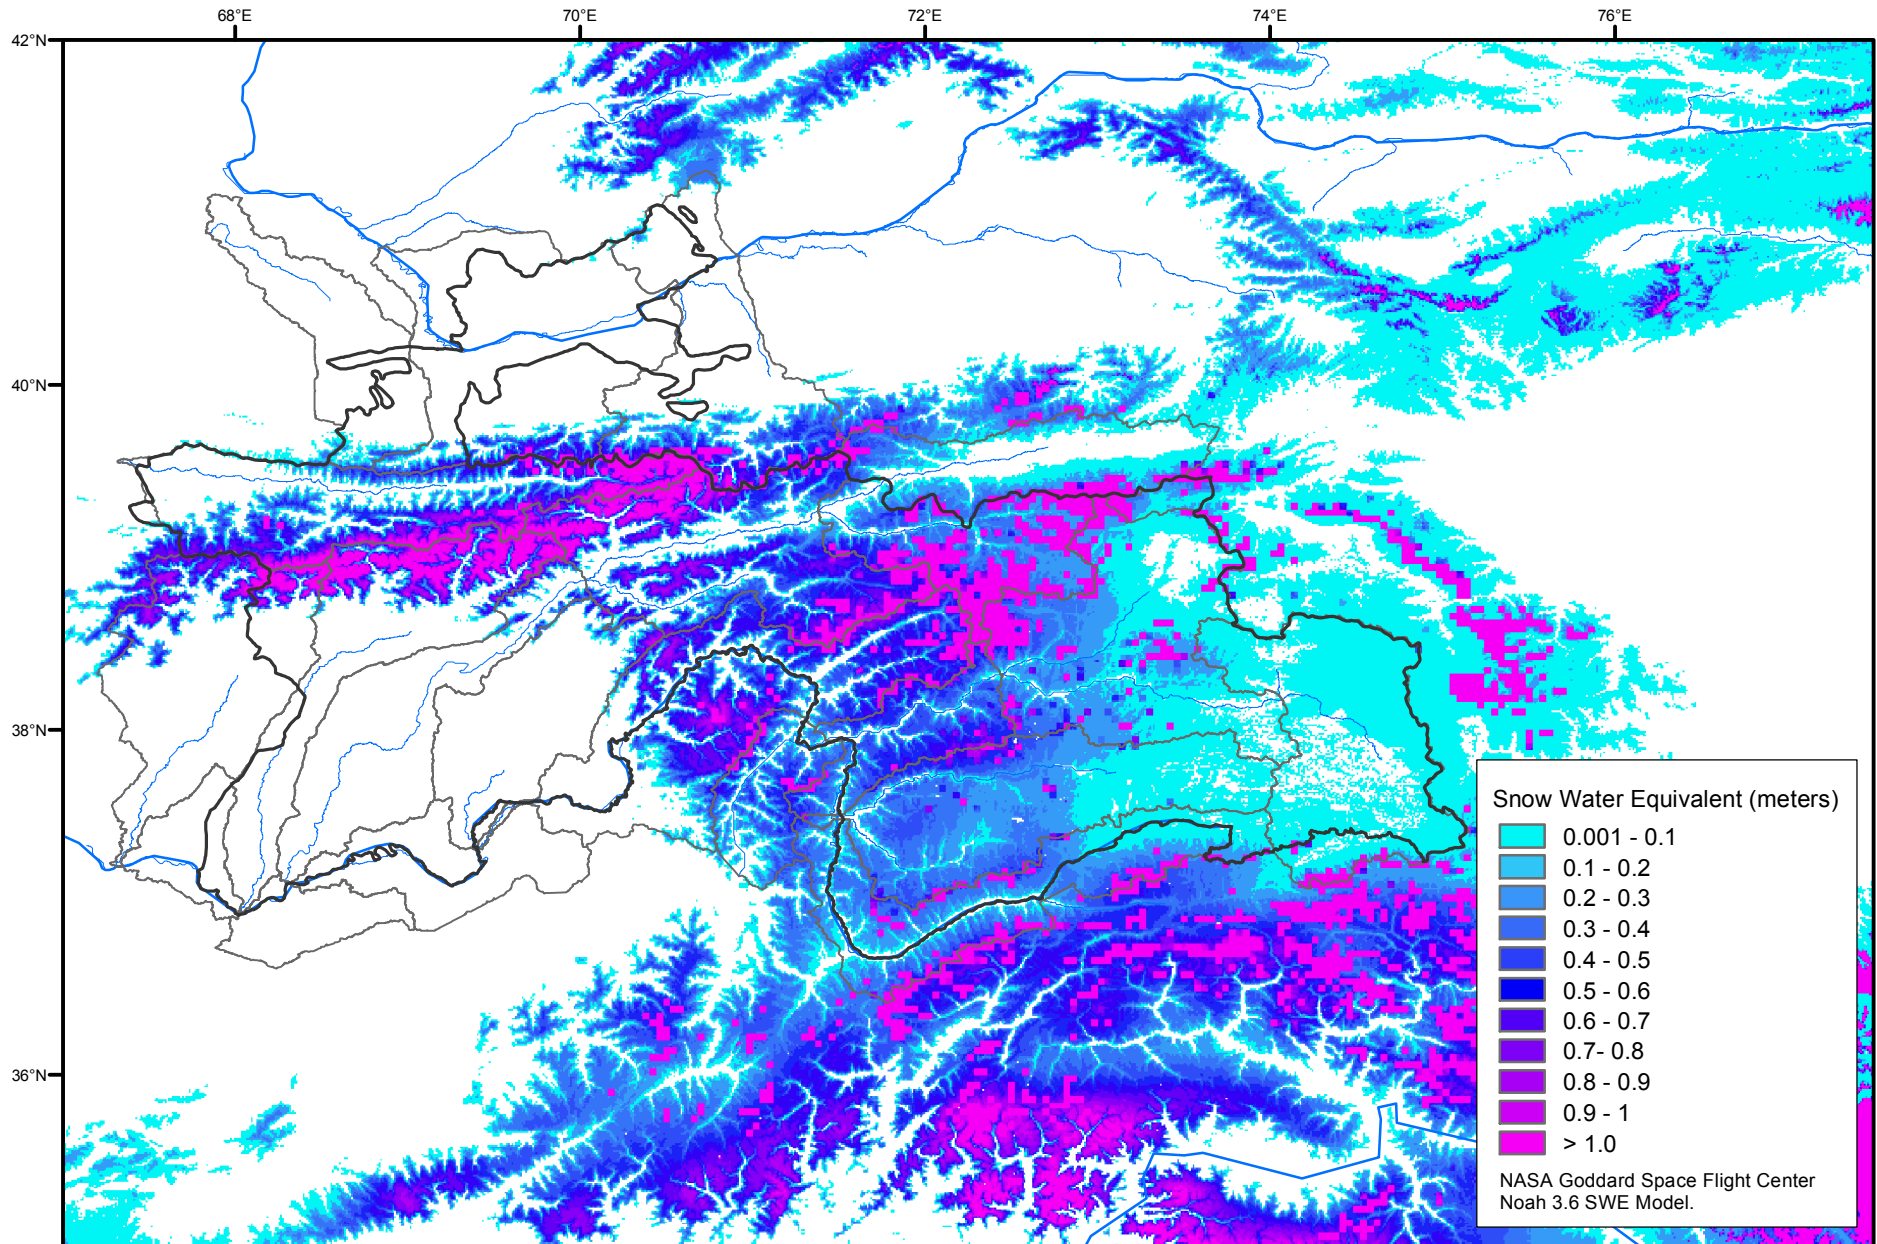

Snow Water Equivalent by Basin

April 22, 2020

Map created by USGS/EROS