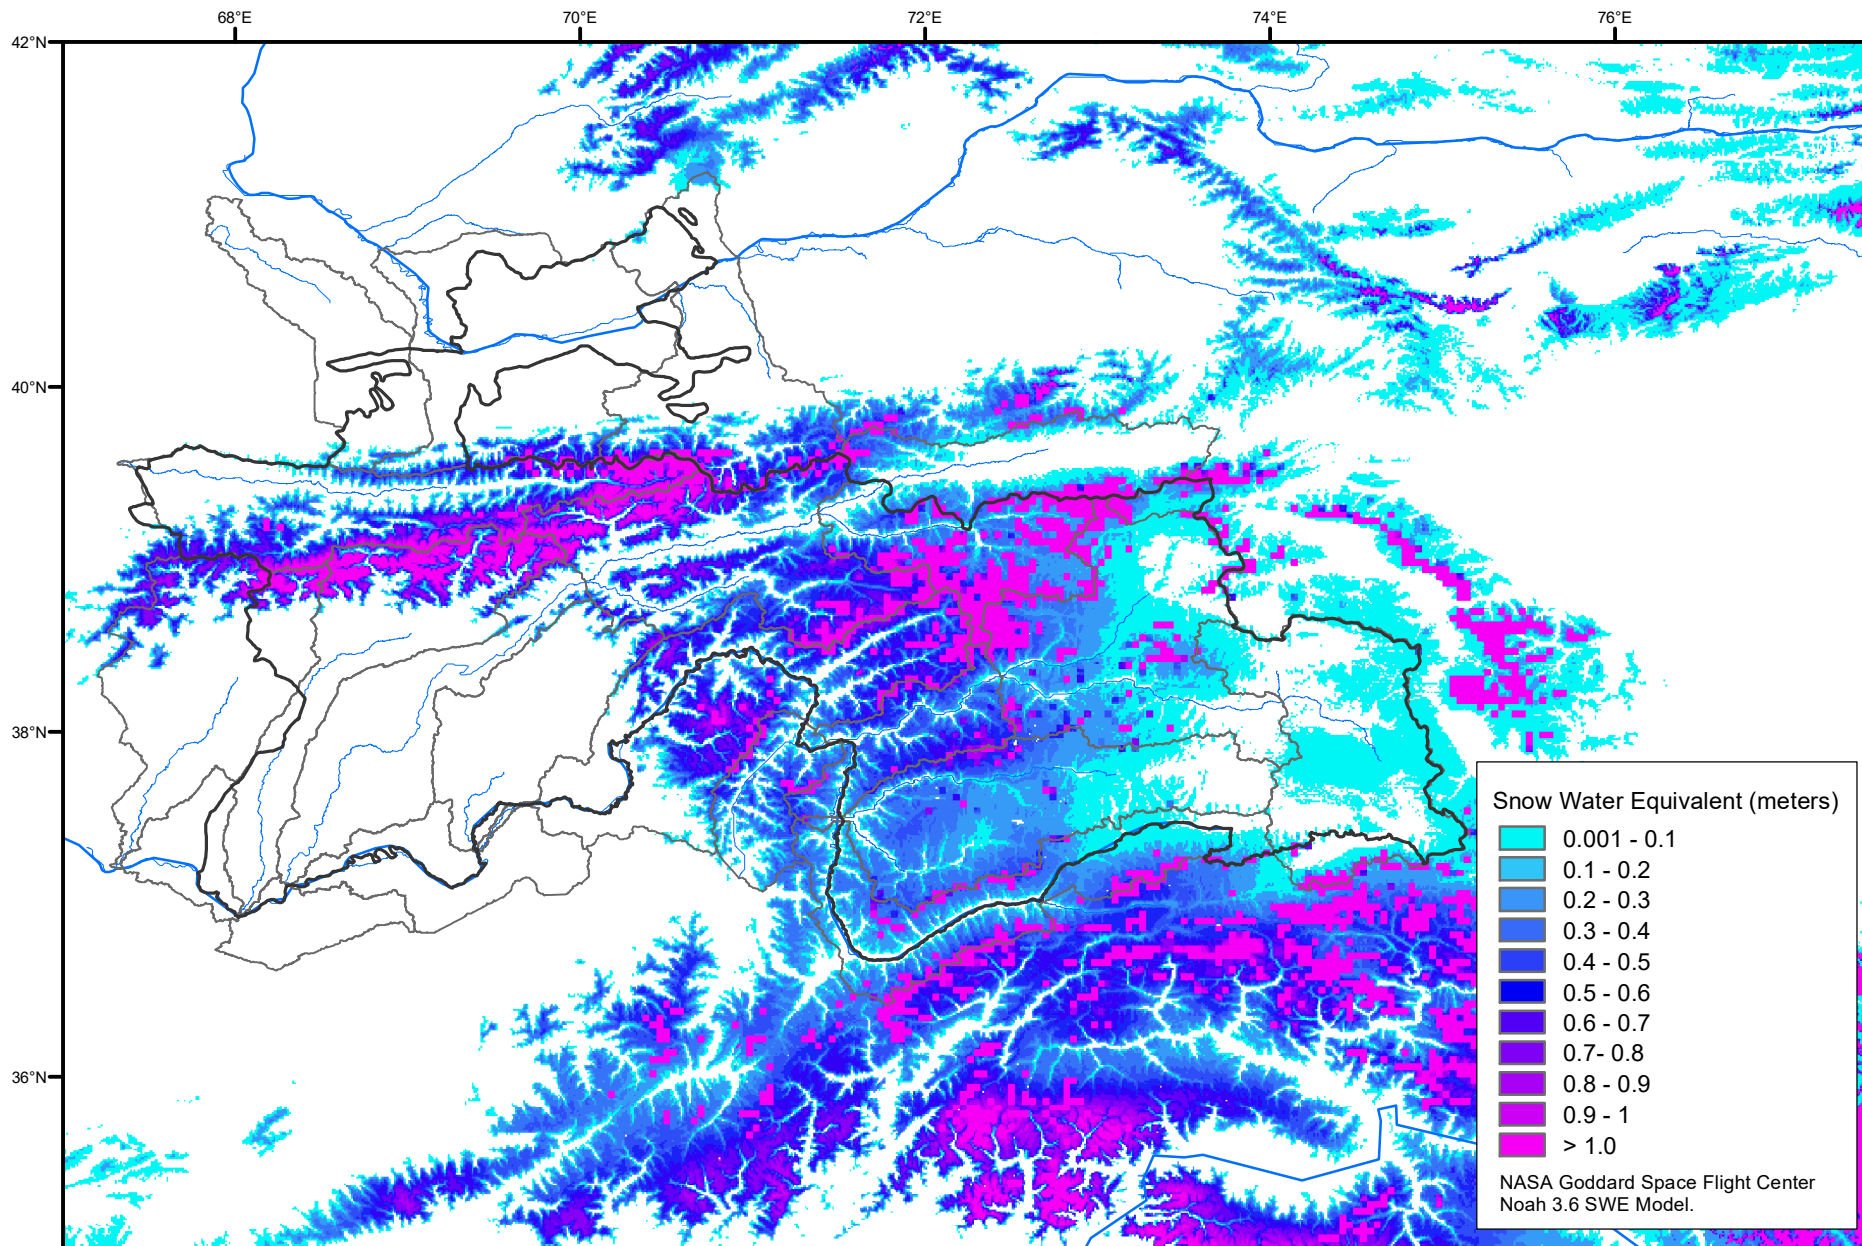

Snow Water Equivalent by Basin

April 28, 2020

Map created by USGS/EROS