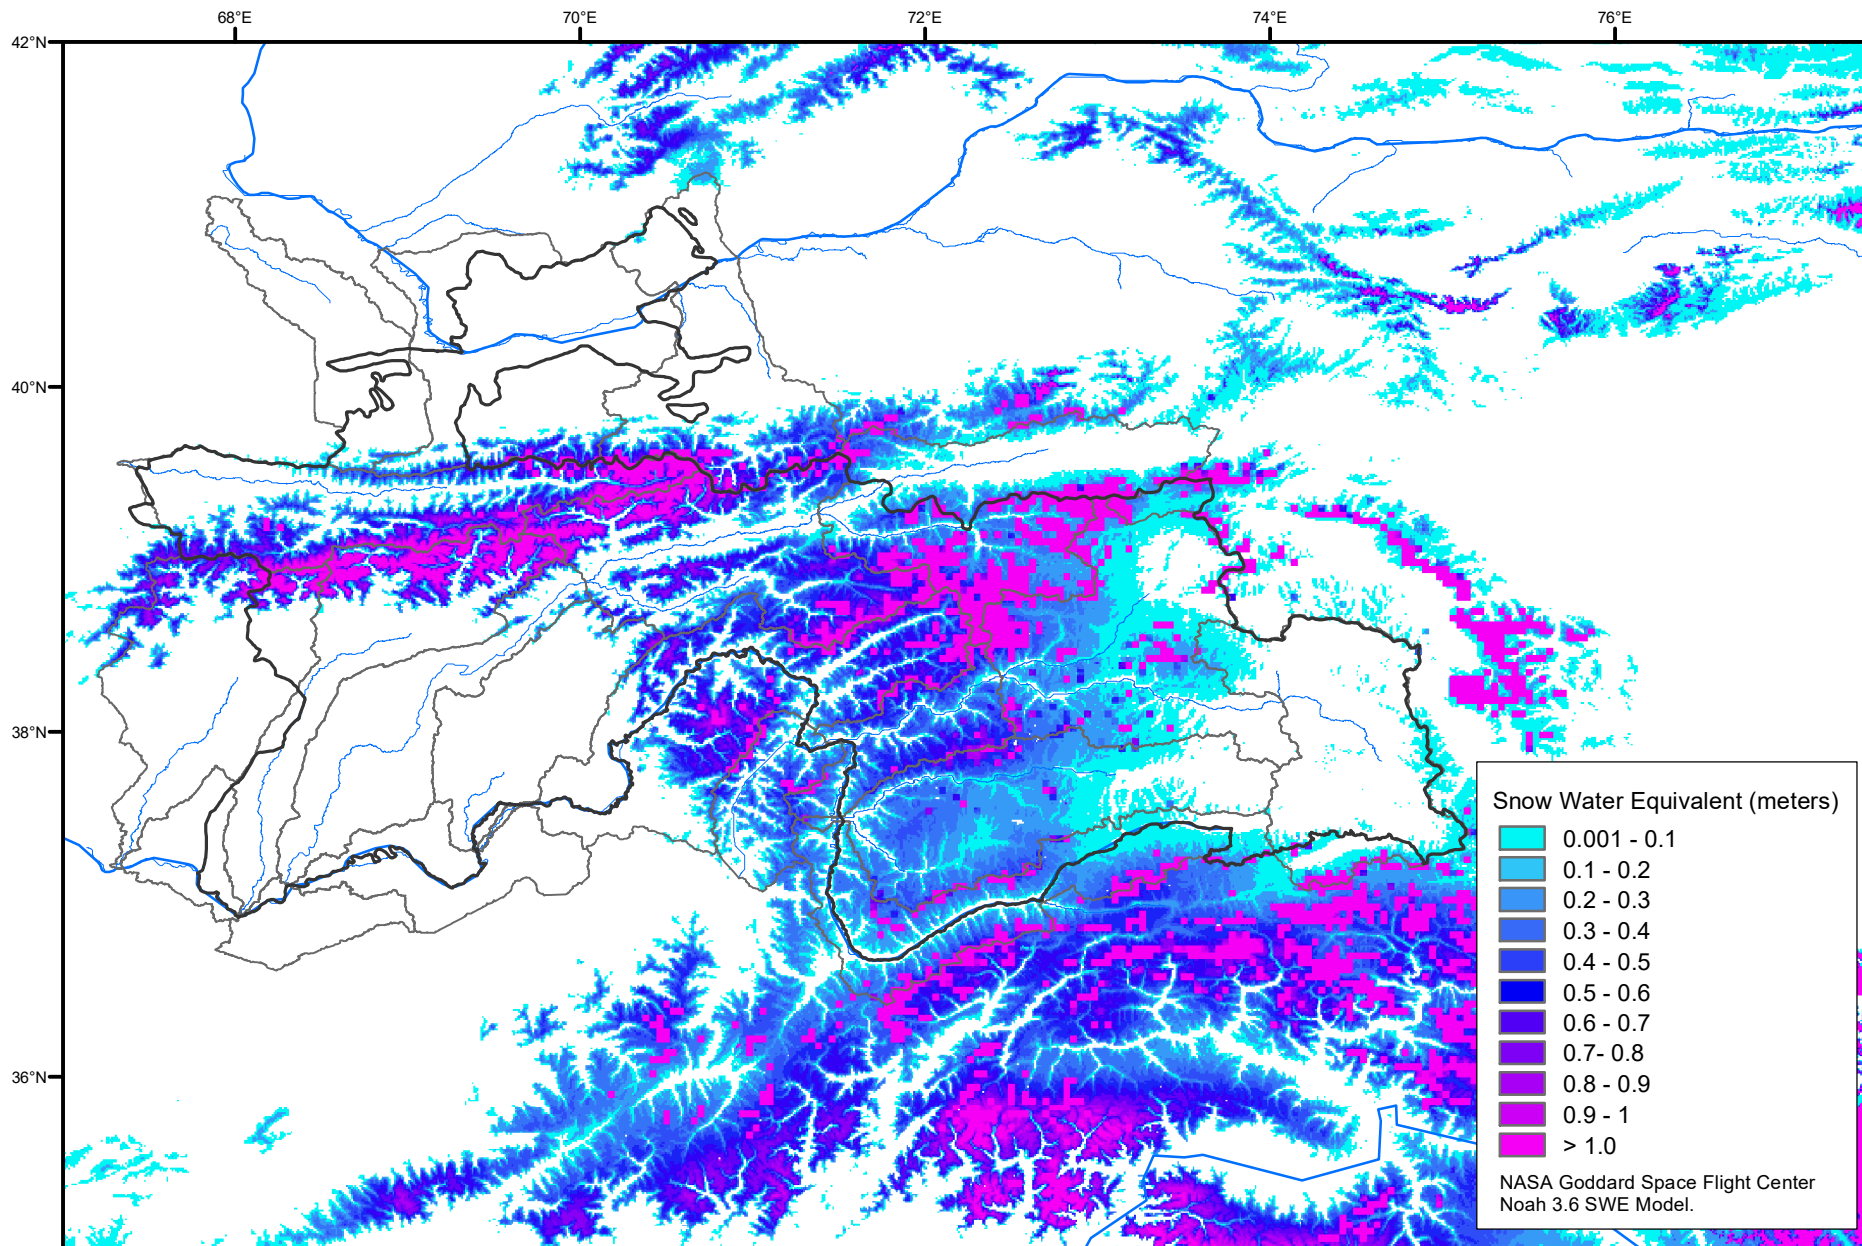

Snow Water Equivalent by Basin

May 01, 2020

Map created by USGS/EROS