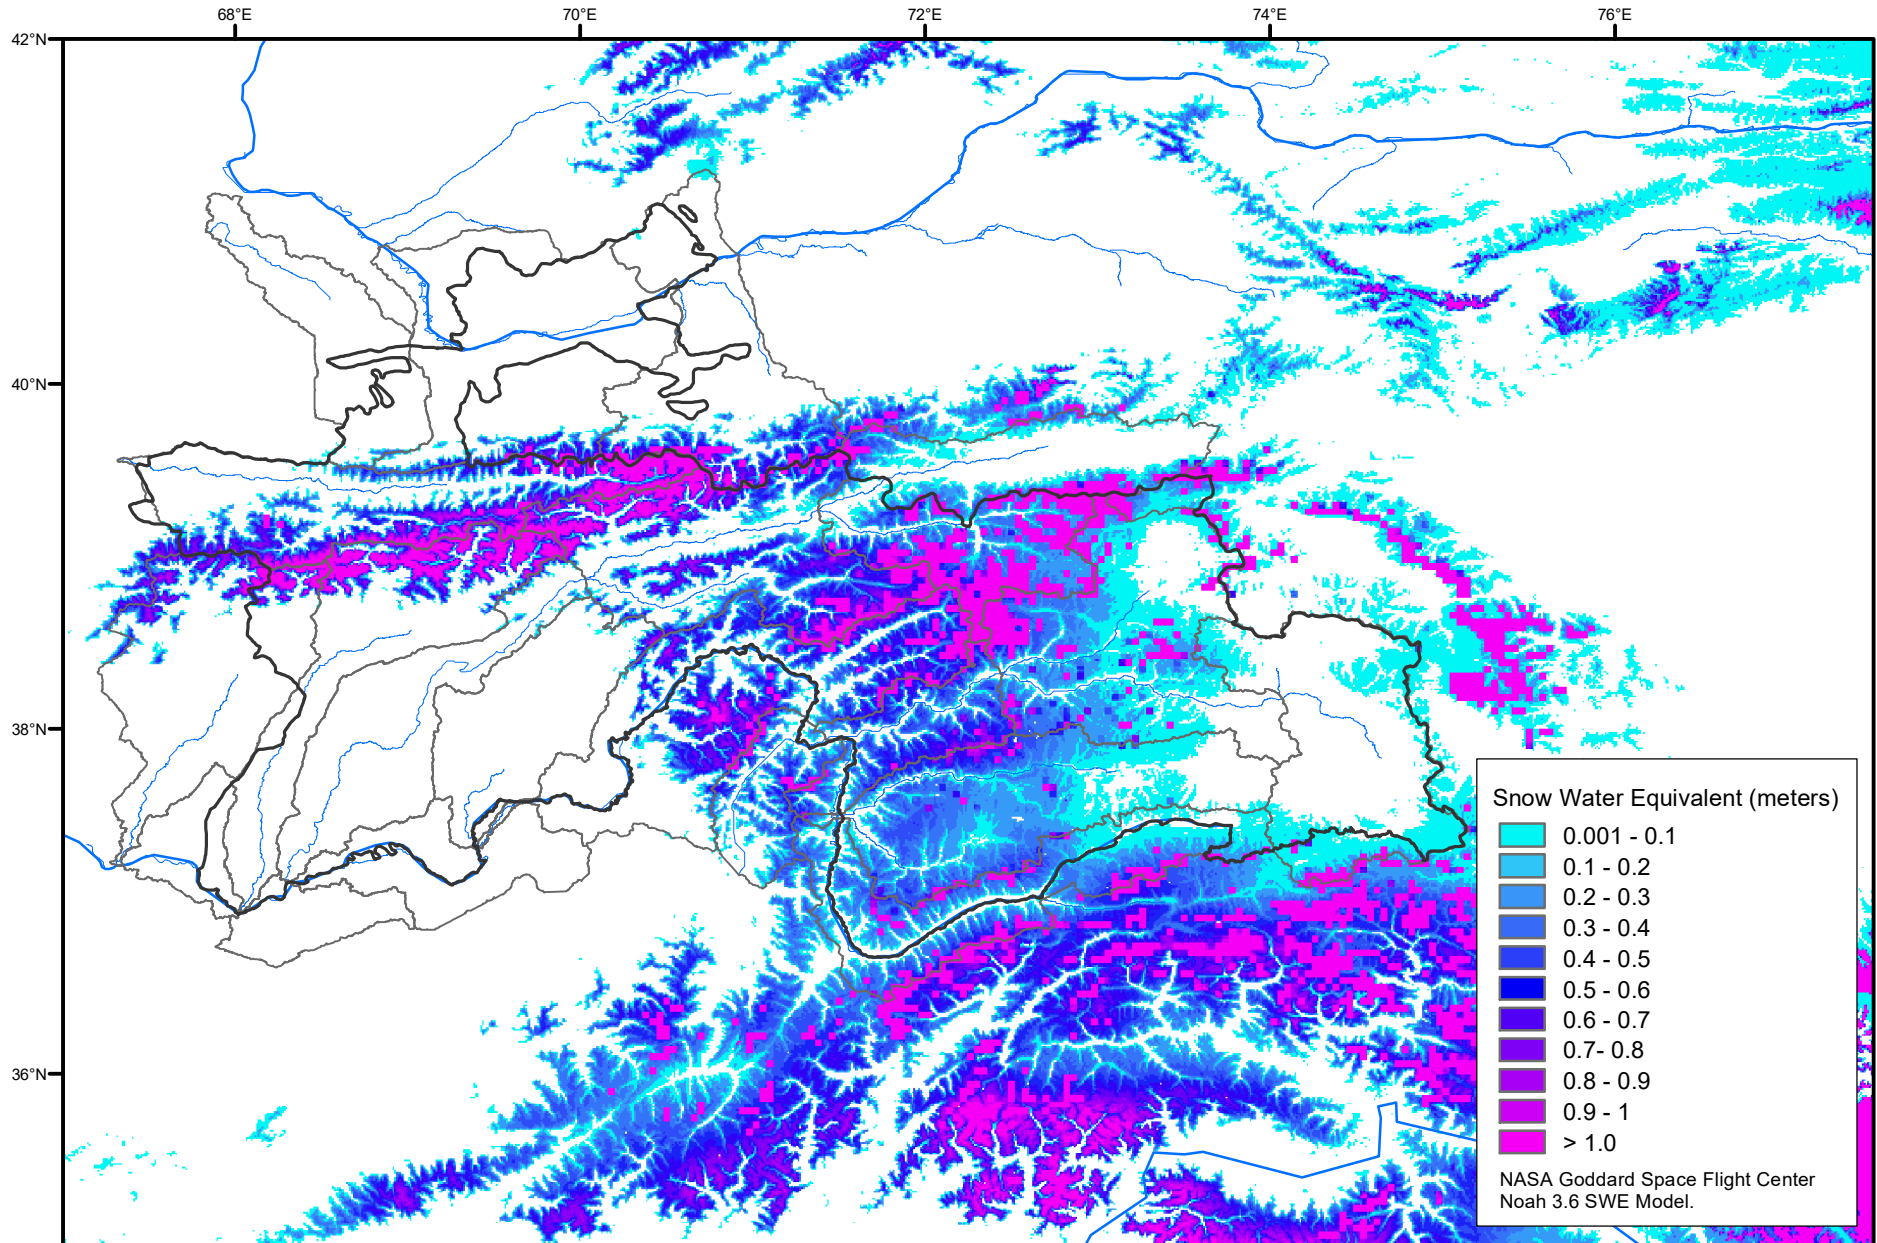

Snow Water Equivalent by Basin

May 10, 2020

Map created by USGS/EROS