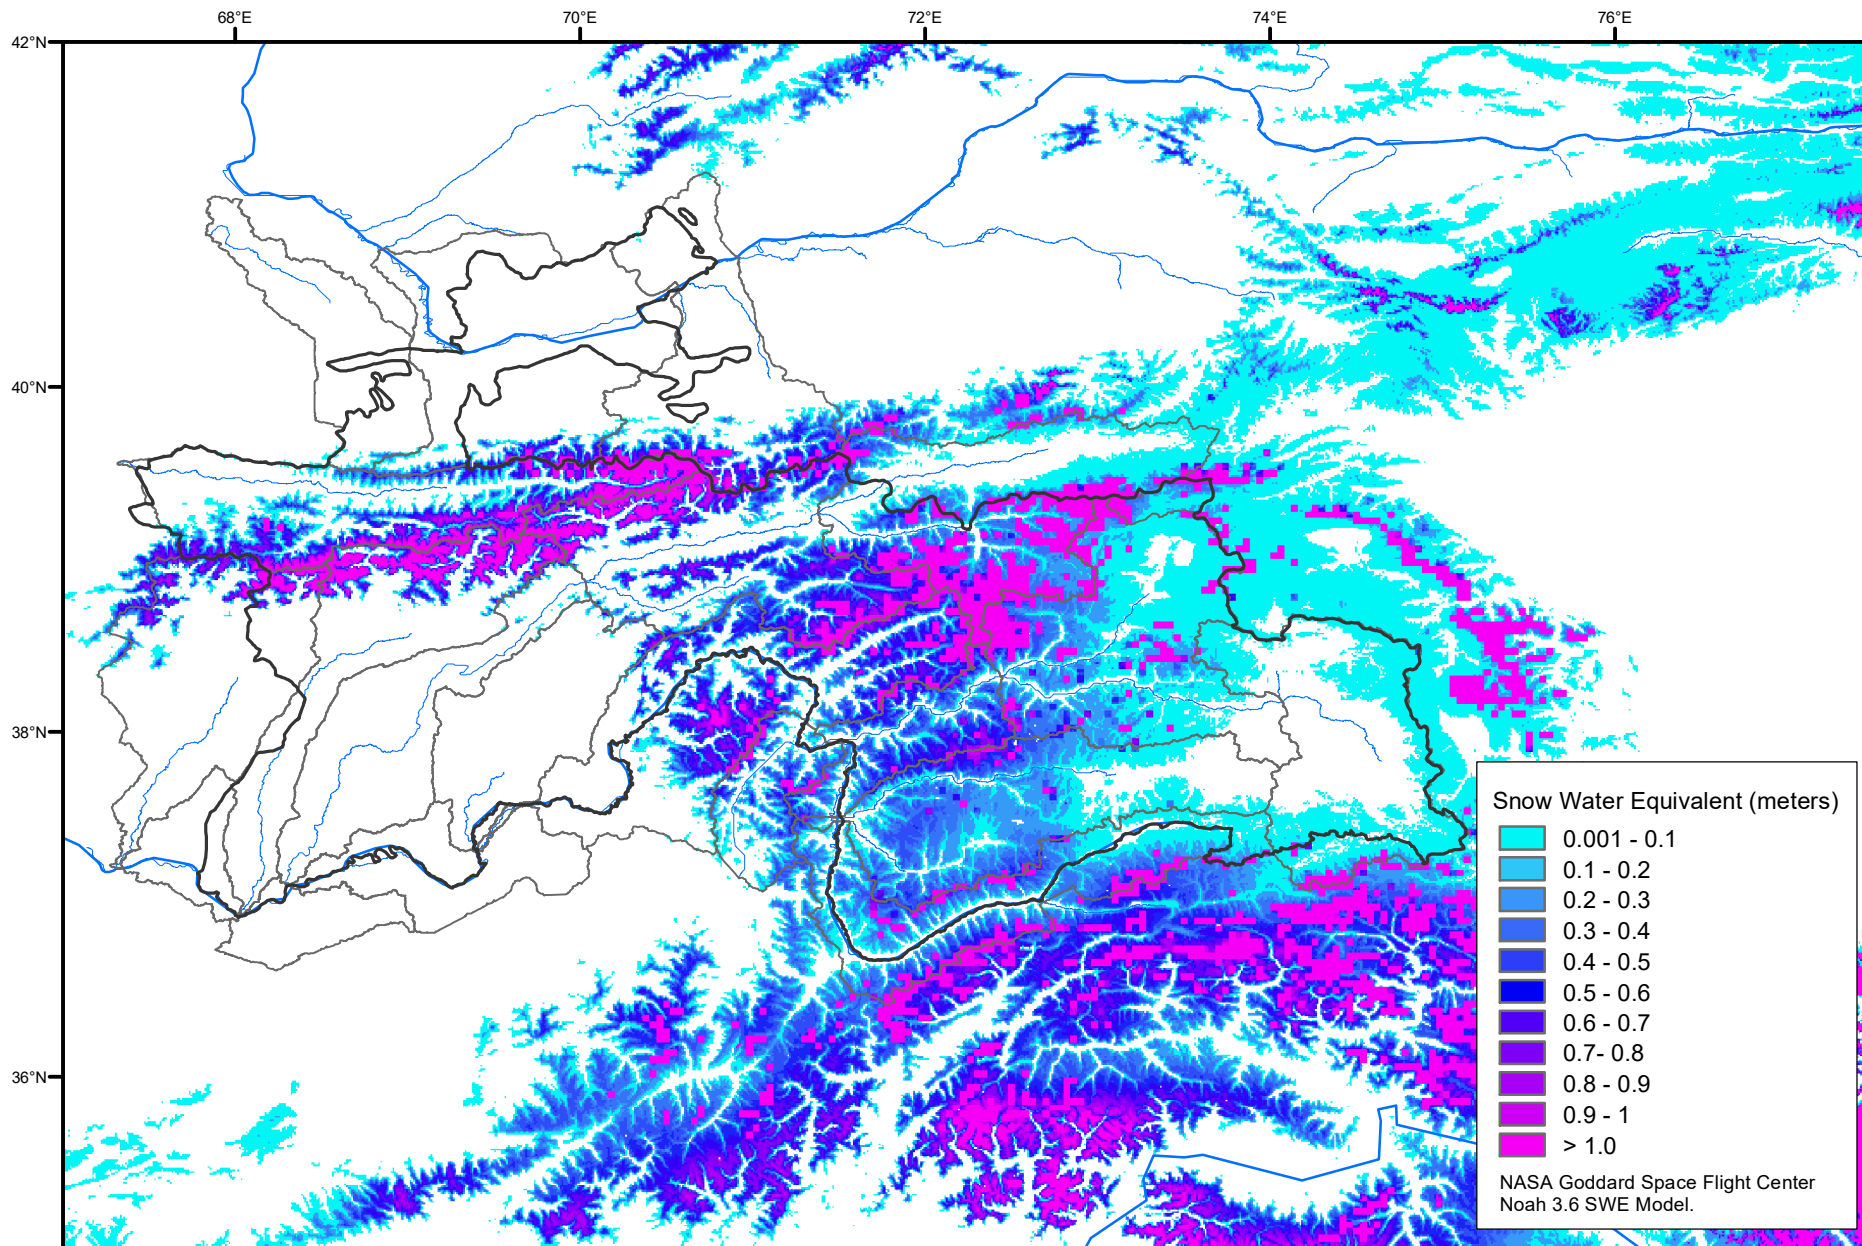

Snow Water Equivalent by Basin

May 16, 2020

Map created by USGS/EROS