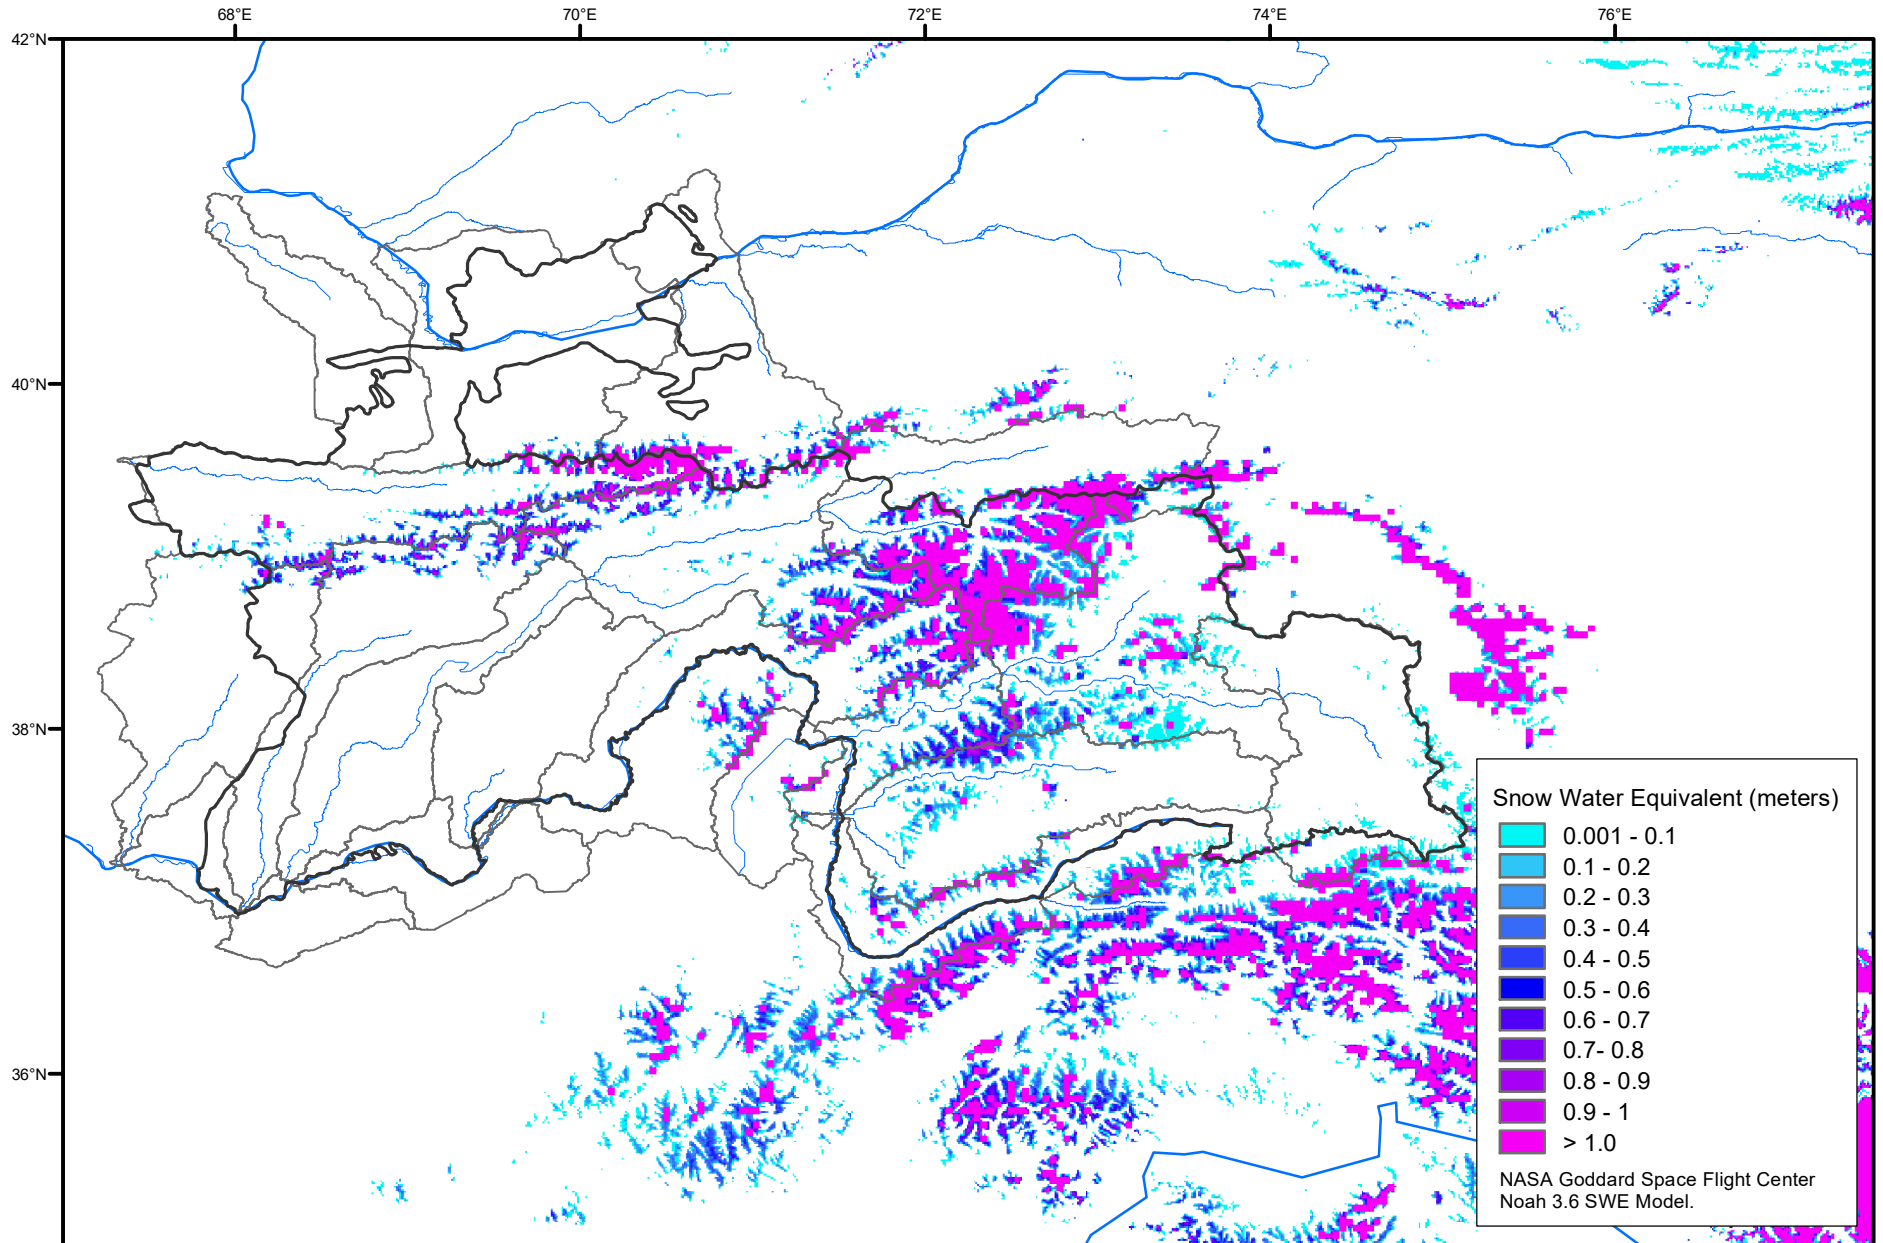

# Snow Water Equivalent by Basin

July 24, 2020

Map created by USGS/EROS