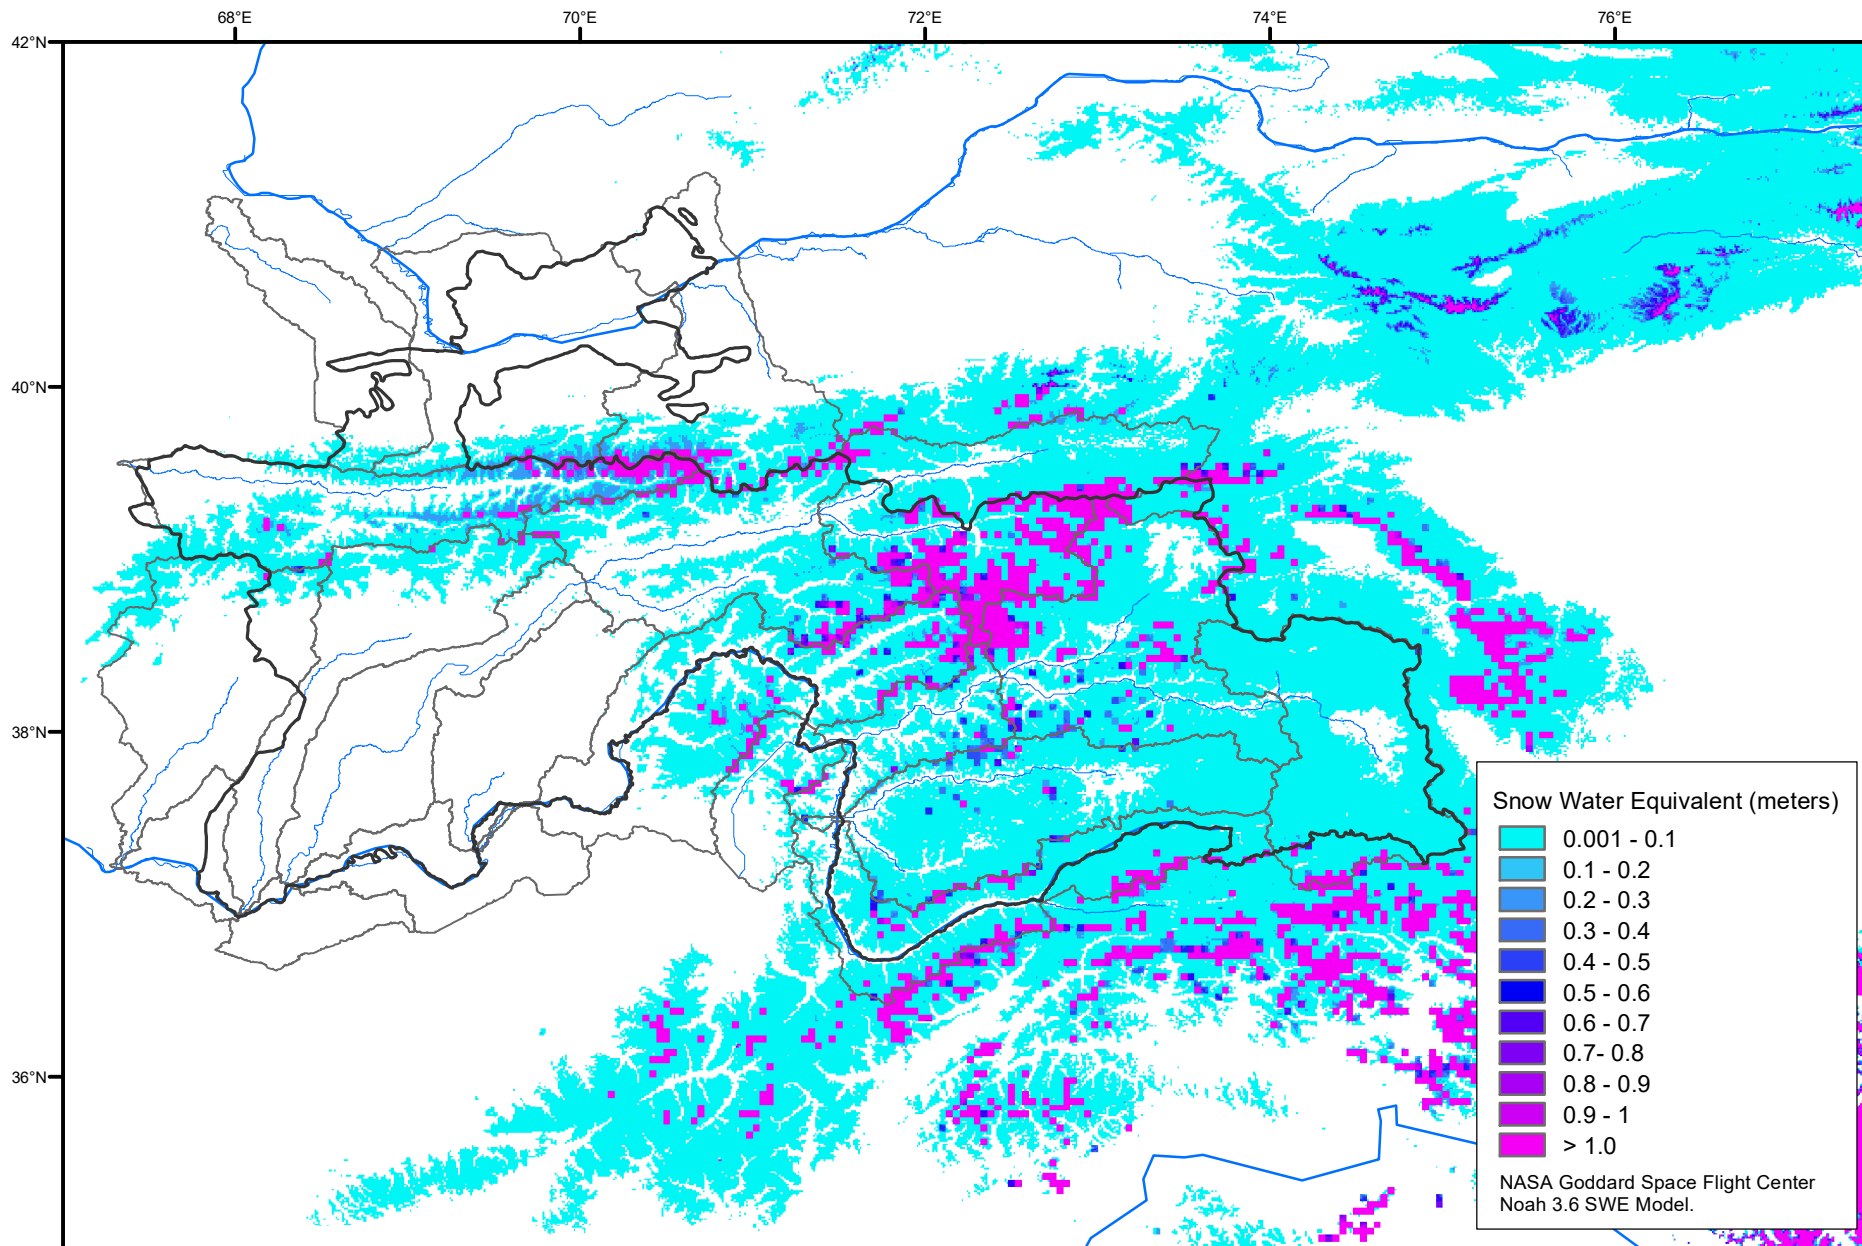

Snow Water Equivalent by Basin

October 17, 2020

Map created by USGS/EROS